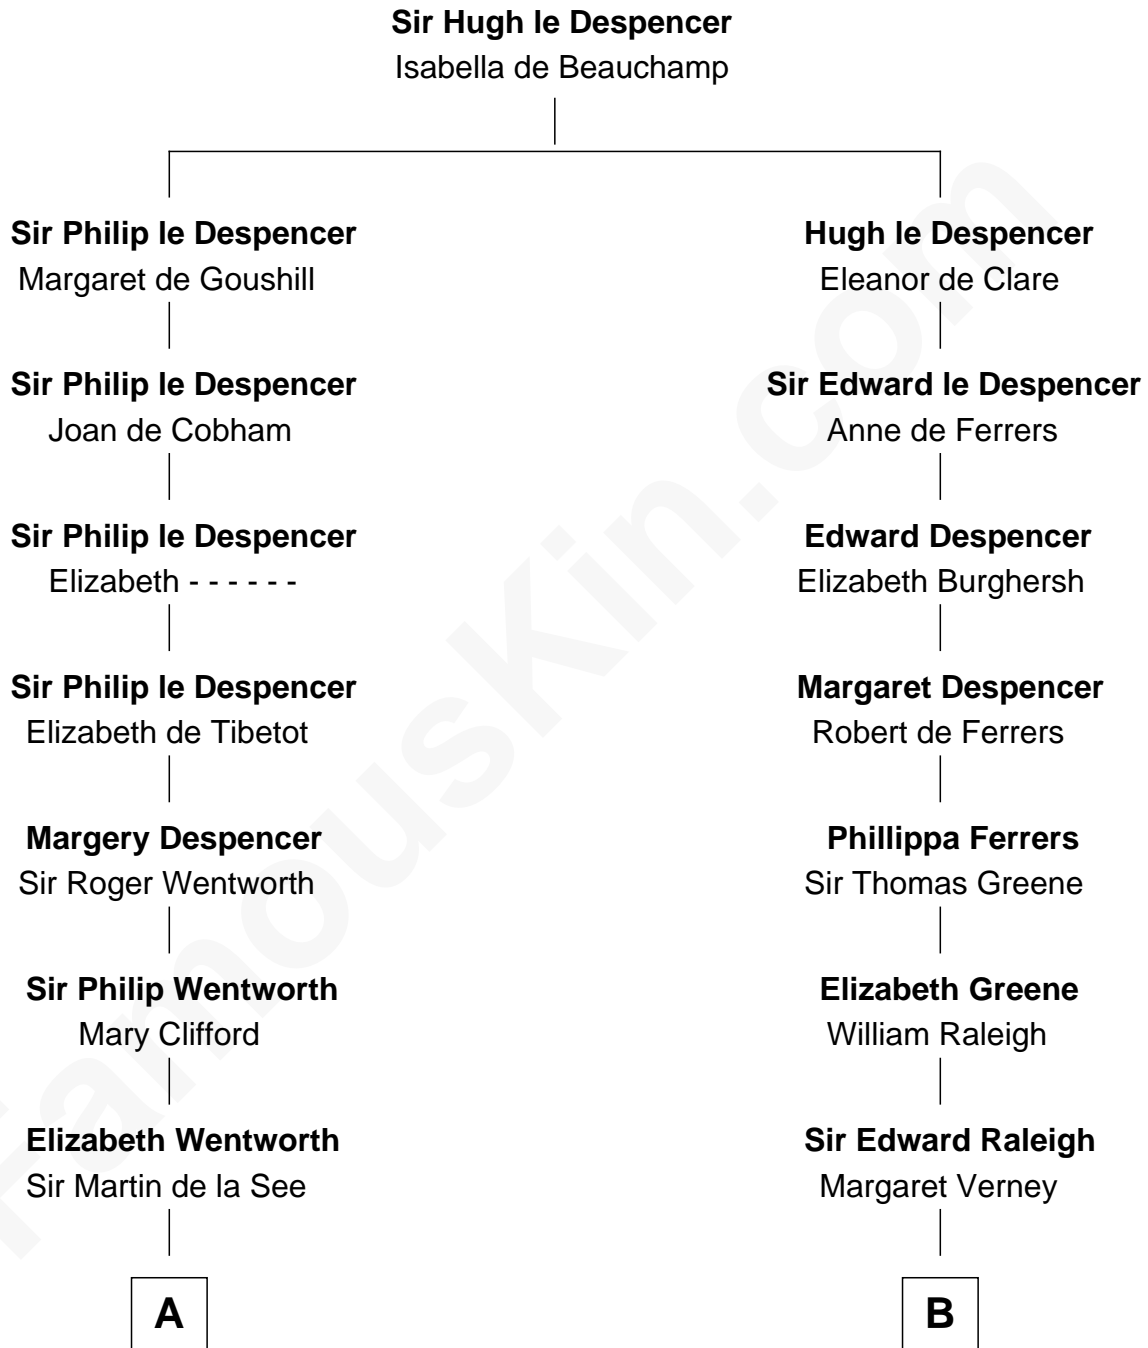

FamousKin.com

Relationship Chart of

Roy Rogers

Cowboy movie actor and singer

19th cousin 2 times removed of

Stephen A. Douglas

Participated in Lincoln-Douglas Debates

C

Moses Kibbe
Sarah Everman

Jacintha Kibbe
William Womack

Archer Womack
Patricia Adeline Hatchett

Mattie M. Womack
Andrew E. Slye

Roy Rogers
Cowboy movie actor and singer

D

Martha Arnold
Benajah Douglass

Dr. Stephen Arnold Douglass
Sarah Fiske