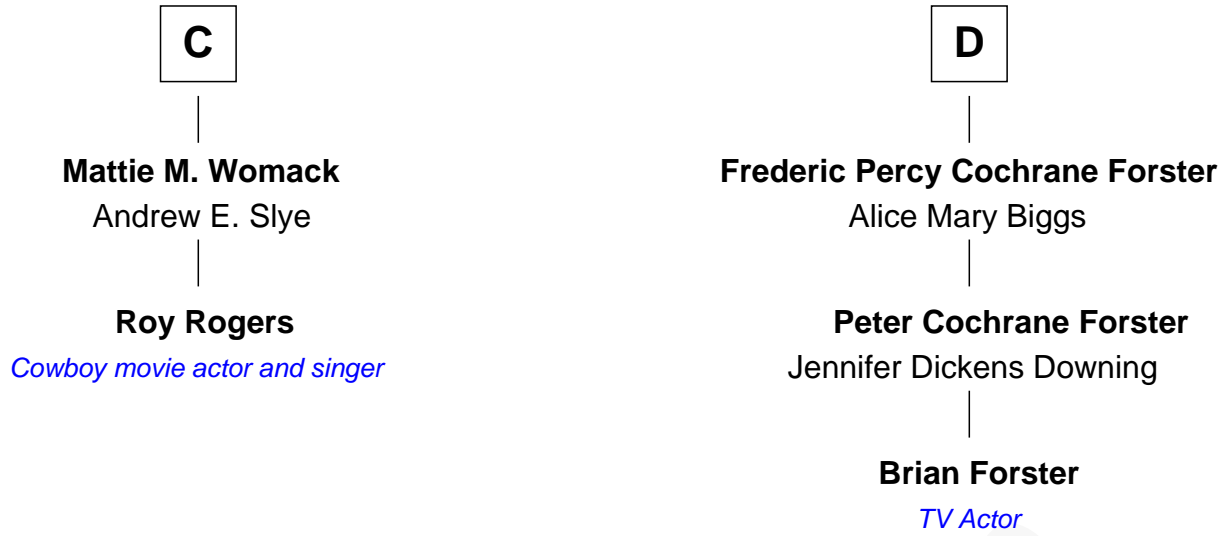

# FamousKin.com Relationship Chart of

**Roy Rogers**

*Cowboy movie actor and singer*

18th cousin 1 time removed of

**Brian Forster**

*TV Actor*

**Sir Hugh de Stafford**  
Philippa de Beauchamp

**Katherine de Stafford**

Michael de la Pole

**Isabel de la Pole**

Thomas Morley

**Anne Morley**

Sir John Hastings

**Elizabeth Hastings**

Sir Robert Hildyard

**Sir Piers Hildyard**

**Margaret Gascoigne**

Ralph Ogle

**Dorothy Ogle**

Sir Thomas Forster

**B**

FamousKin.com