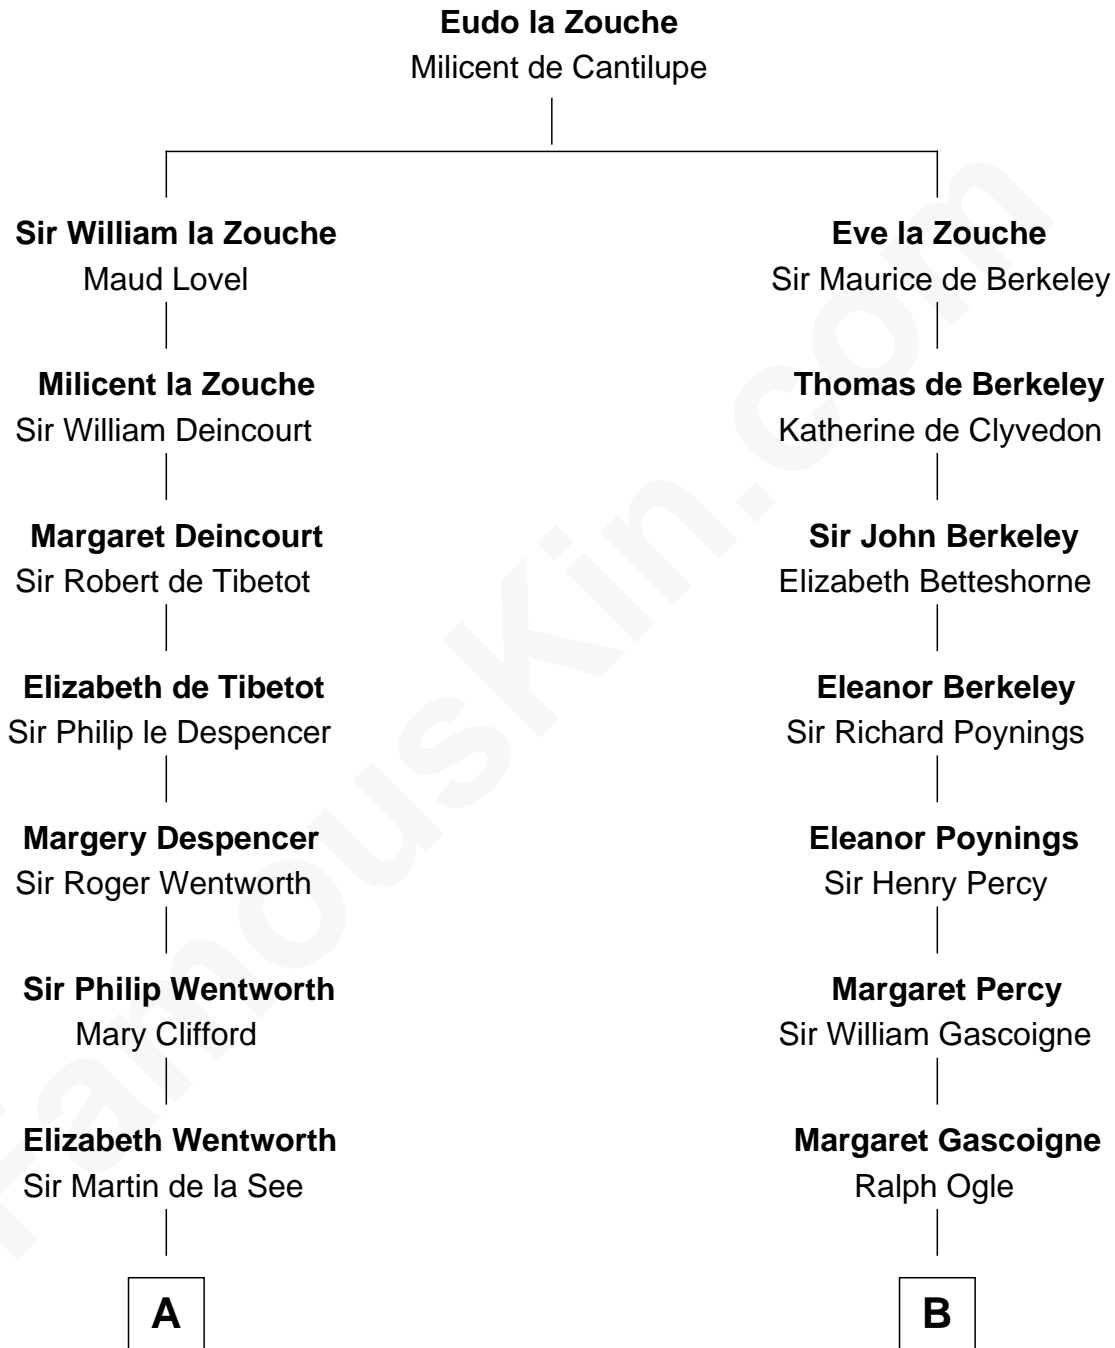

FamousKin.com

Relationship Chart of

Roy Rogers

Cowboy movie actor and singer

20th cousin 1 time removed of

Brian Forster

TV Actor

C

Moses Kibbe
Sarah Everman

Jacintha Kibbe
William Womack

Archer Womack
Patricia Adeline Hatchett

Mattie M. Womack
Andrew E. Slye

Roy Rogers
Cowboy movie actor and singer

D

Lt-Col. Frederic Blanco Forster
Marian Jennette Sophia De Carteret