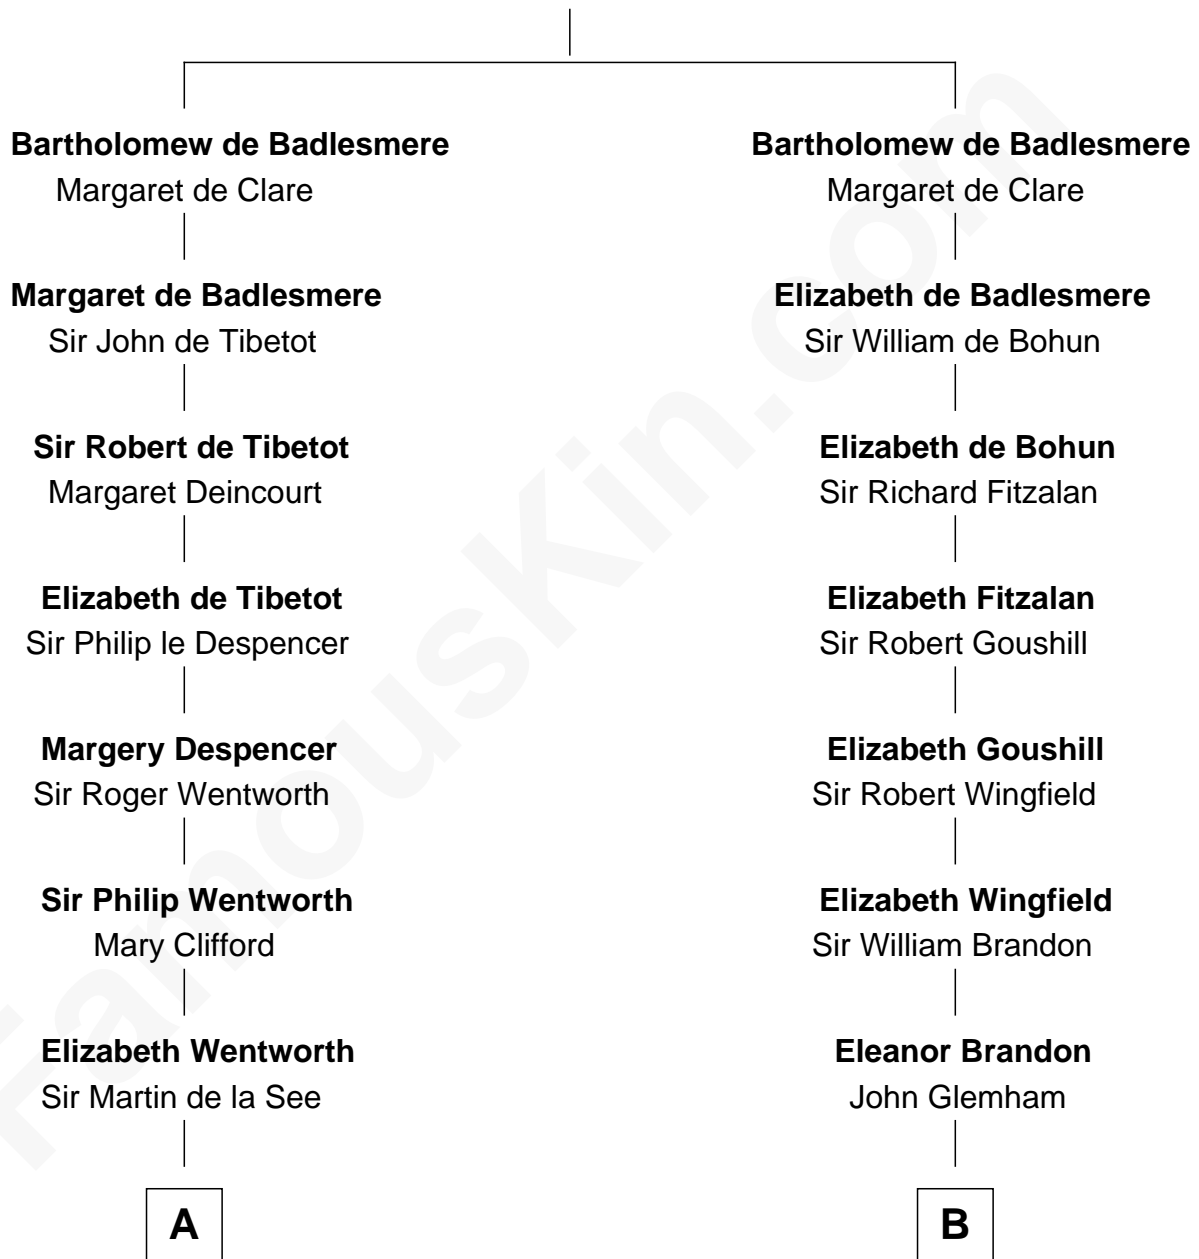

FamousKin.com

Relationship Chart of

Roy Rogers

Cowboy movie actor and singer

14th cousin 7 times removed of

Roger Sherman

Signer of the Declaration of Independence

Gunselm de Badlesmere

C

—
Moses Kibbe
Sarah Everman

—
Jacintha Kibbe
William Womack

—
Archer Womack
Patricia Adeline Hatchett

—
Mattie M. Womack
Andrew E. Slye

—
Roy Rogers
Cowboy movie actor and singer