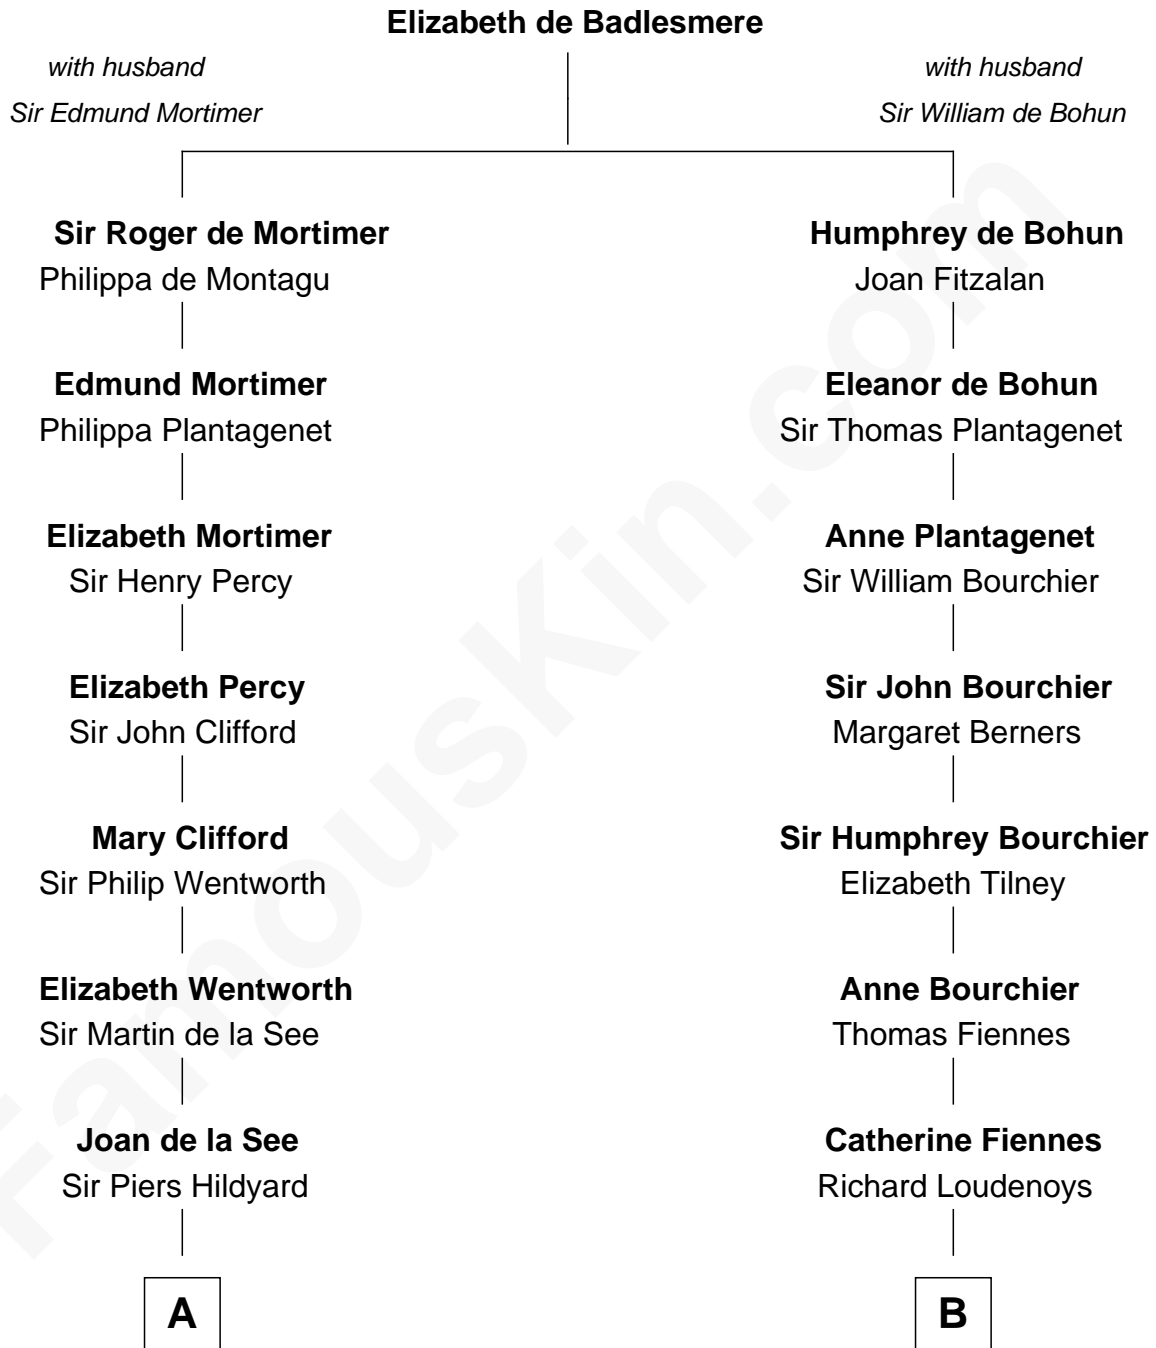

FamousKin.com

Relationship Chart of

Roy Rogers

Cowboy movie actor and singer

19th cousin 1 time removed of

Frank Lloyd Wright
American Architect

C

Jacintha Kibbe
William Womack

Archer Womack
Patricia Adeline Hatchett

Mattie M. Womack
Andrew E. Slye

Roy Rogers
Cowboy movie actor and singer

D

Rev. David Wright
Abigail Goddard

William Carey Wright
Anna Lloyd Jones

Frank Lloyd Wright
American Architect