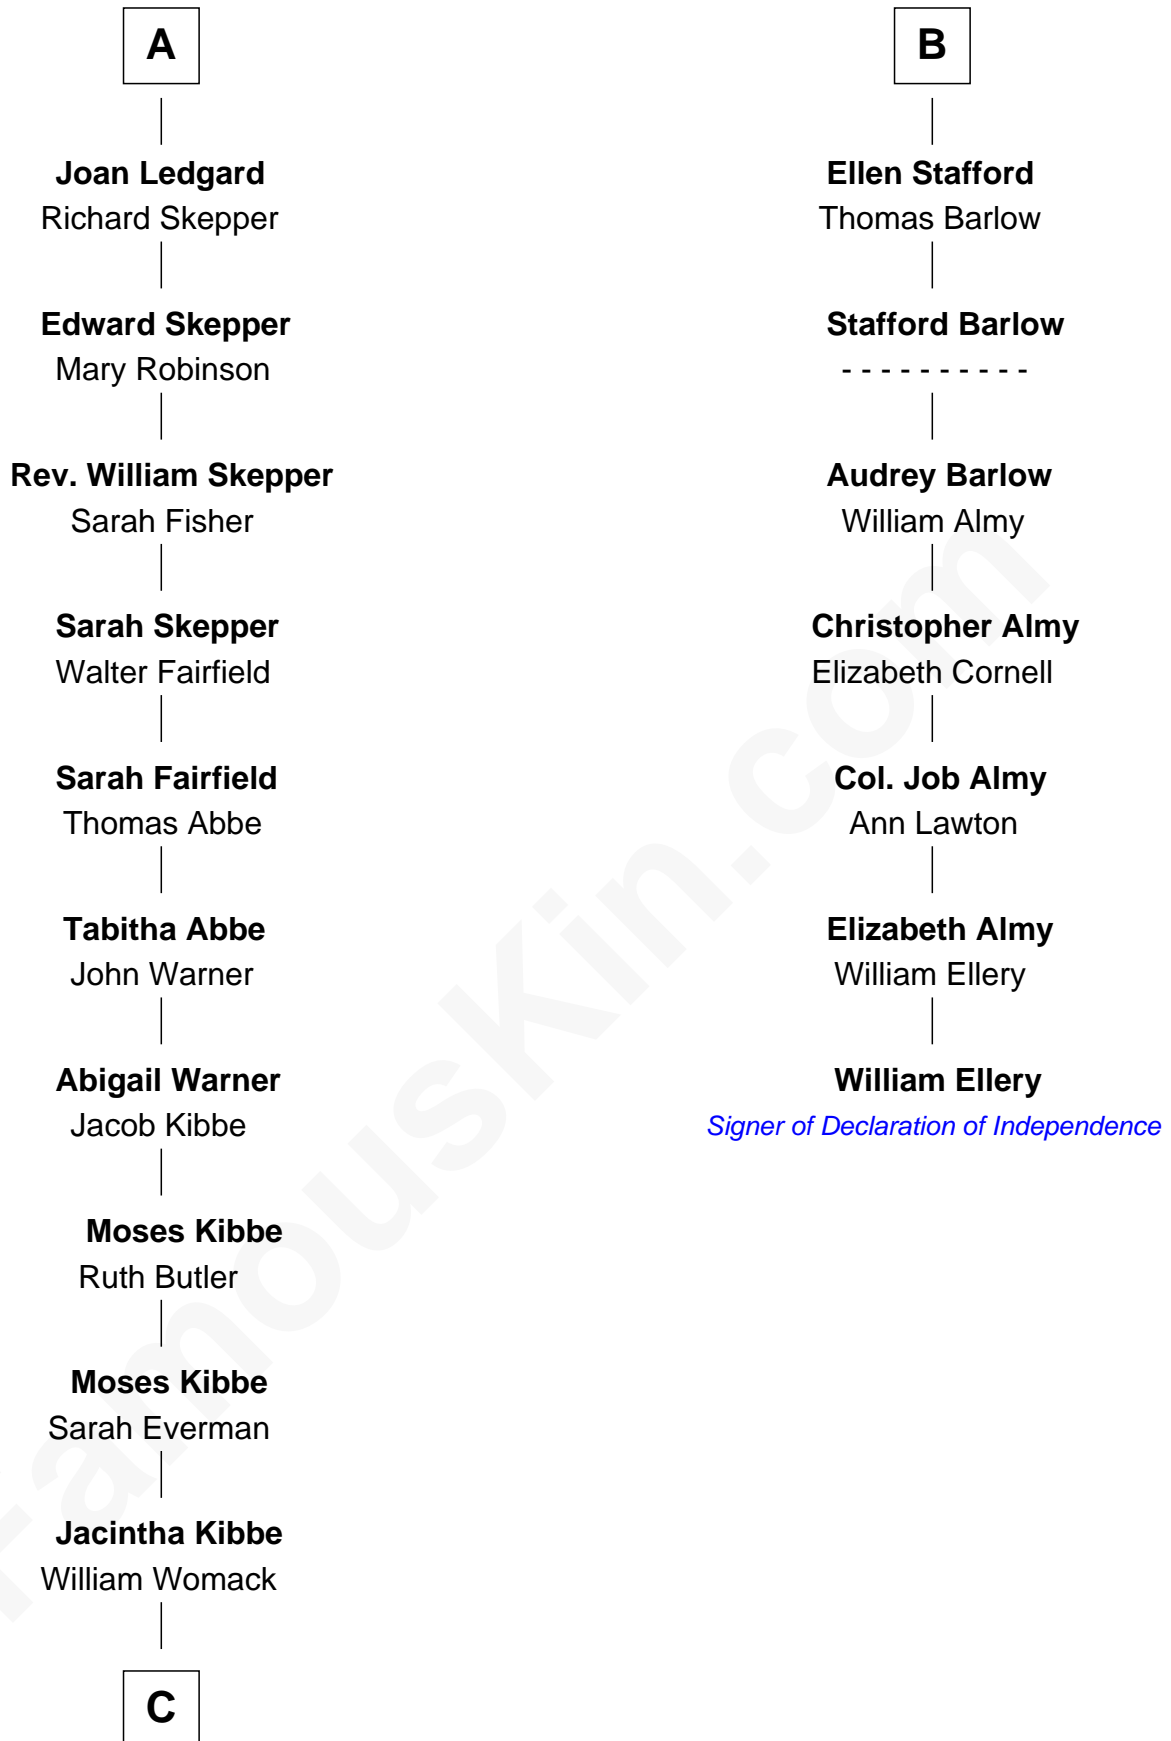

FamousKin.com

Relationship Chart of

Roy Rogers

Cowboy movie actor and singer

13th cousin 6 times removed of

William Ellery

Signer of the Declaration of Independence

Ralph de Stafford

Sir Piers Hildyard
Joan de la See

Sir Humphrey Stafford
Margaret Fogge

Isabel Hildyard
Ralph Legard

Sir Humphrey Stafford
Margaret Tame

A

B

C

—
Archer Womack
Patricia Adeline Hatchett