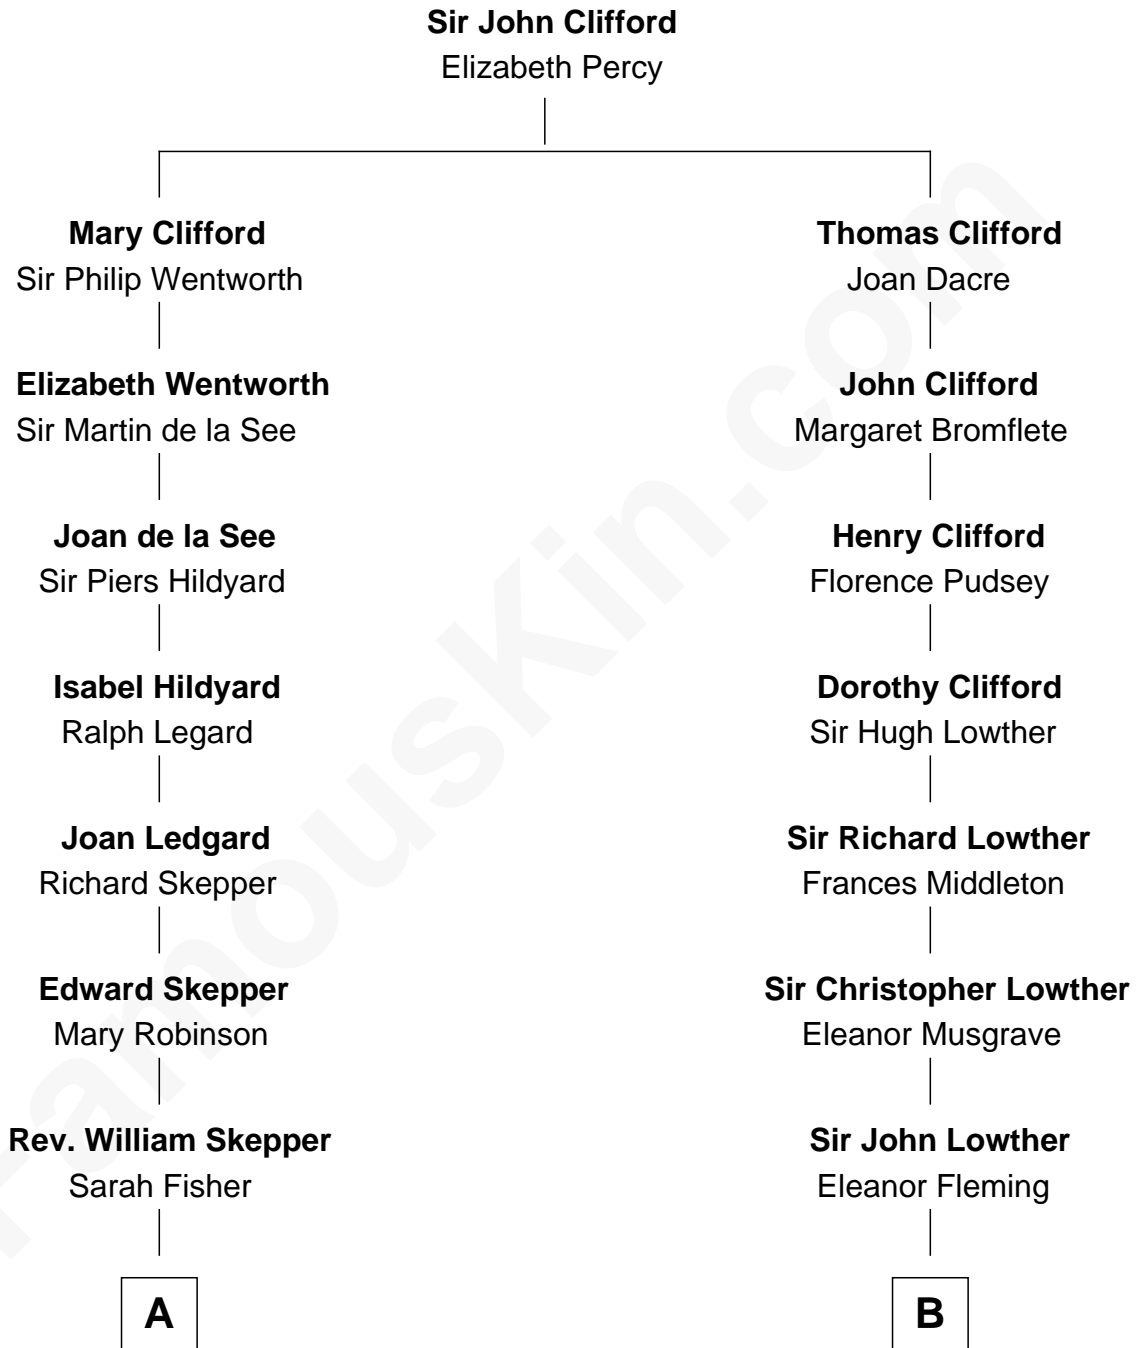

FamousKin.com

Relationship Chart of

Roy Rogers

Cowboy movie actor and singer

12th cousin 4 times removed of

Fletcher Christian

Leader of the mutiny on the Bounty

THE "BOUNTY" AT OAHOO

A

Sarah Skepper
Walter Fairfield

Sarah Fairfield
Thomas Abbe

Tabitha Abbe
John Warner

Abigail Warner
Jacob Kibbe

Moses Kibbe
Ruth Butler

Moses Kibbe
Sarah Everman

Jacintha Kibbe
William Womack

Charles Christian
Anne Dixon

Fletcher Christian
Leader of the mutiny on the Bounty