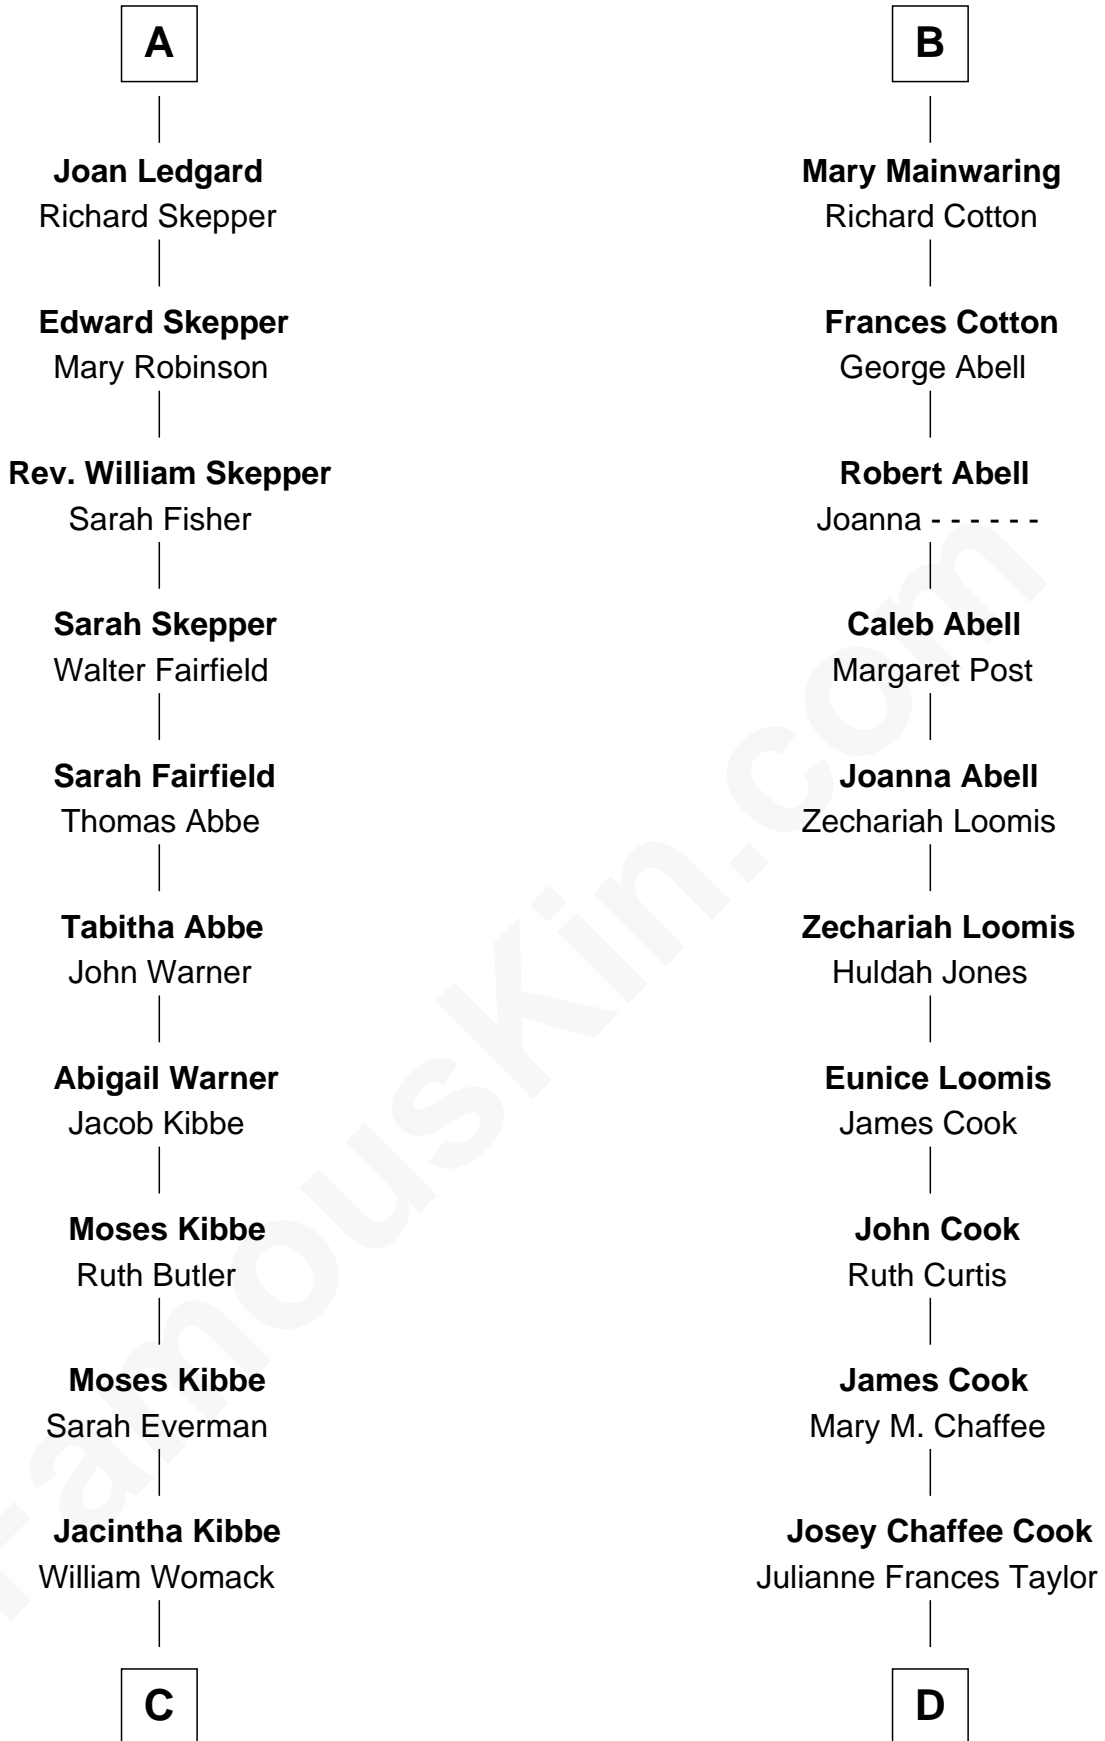

FamousKin.com

Relationship Chart of

Roy Rogers

Cowboy movie actor and singer

19th cousin 1 time removed of

Amber Stevens West

TV and Movie Actress

Sir Thomas de Beauchamp

Sir William Beauchamp

Joan Fitzalan

Joan Beauchamp

James Butler

Elizabeth Butler

John Talbot

Ann Talbot

Sir Henry Vernon

Elizabeth Vernon

Sir Robert Corbet

Dorothy Corbet

Sir Richard Mainwaring

Sir Arthur Mainwaring

Margaret Mainwaring

B

C