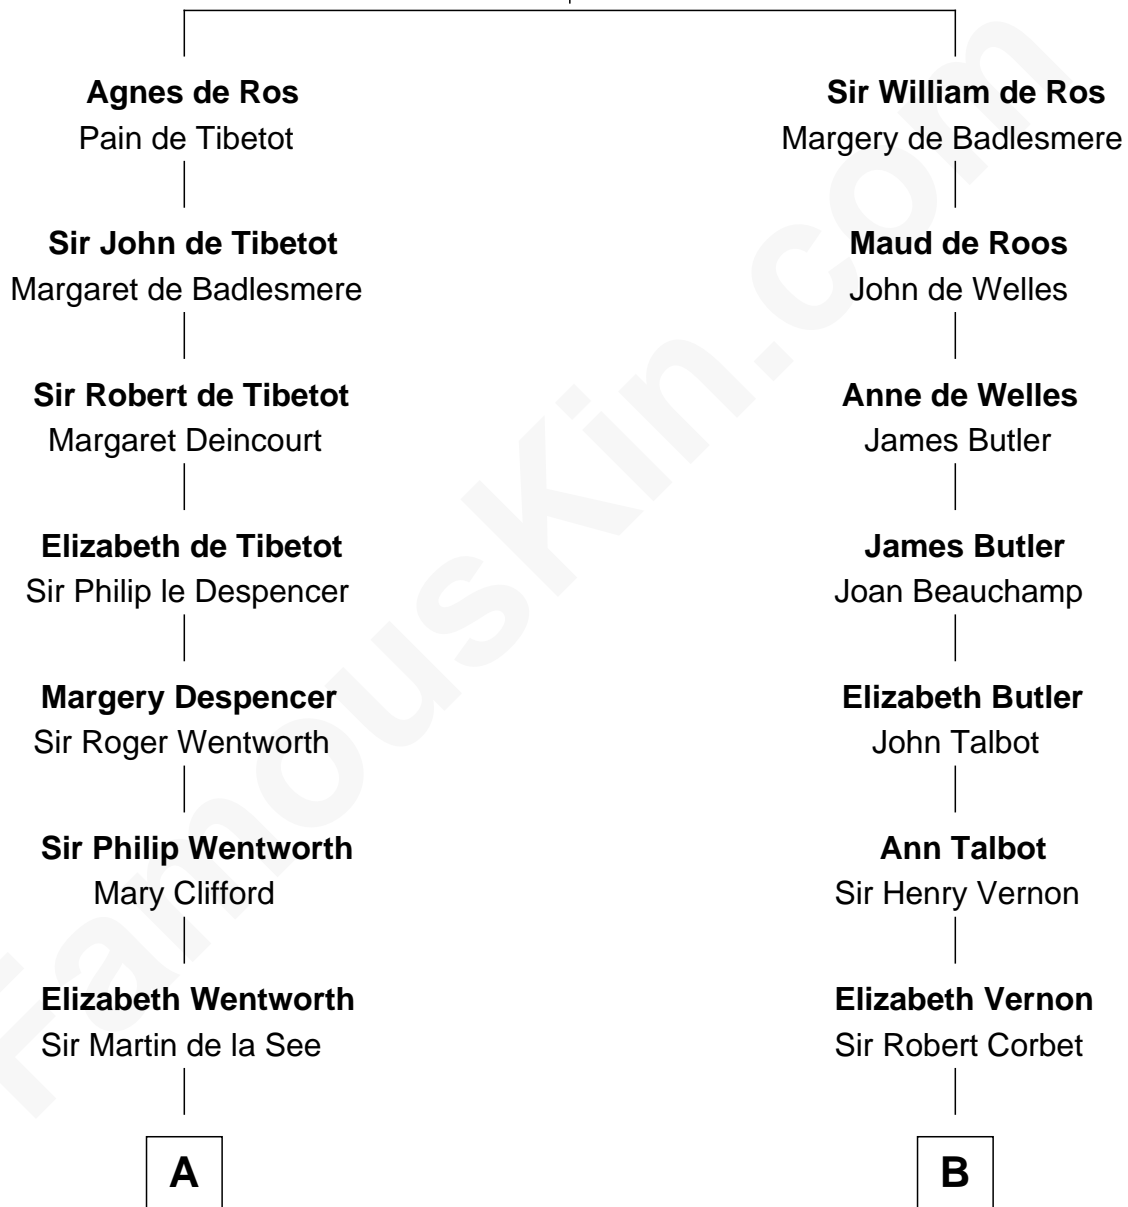

FamousKin.com Relationship Chart of

Roy Rogers

Cowboy movie actor and singer

21st cousin of

Shadoe Stevens

Radio Disc Jockey

William de Ros
Maude de Vaux

C

Moses Kibbe
Sarah Everman

Jacintha Kibbe
William Womack

Archer Womack
Patricia Adeline Hatchett

Mattie M. Womack
Andrew E. Slye

Roy Rogers
Cowboy movie actor and singer

D

James Cook
Mary M. Chaffee

Josey Chaffee Cook
Julianne Frances Taylor