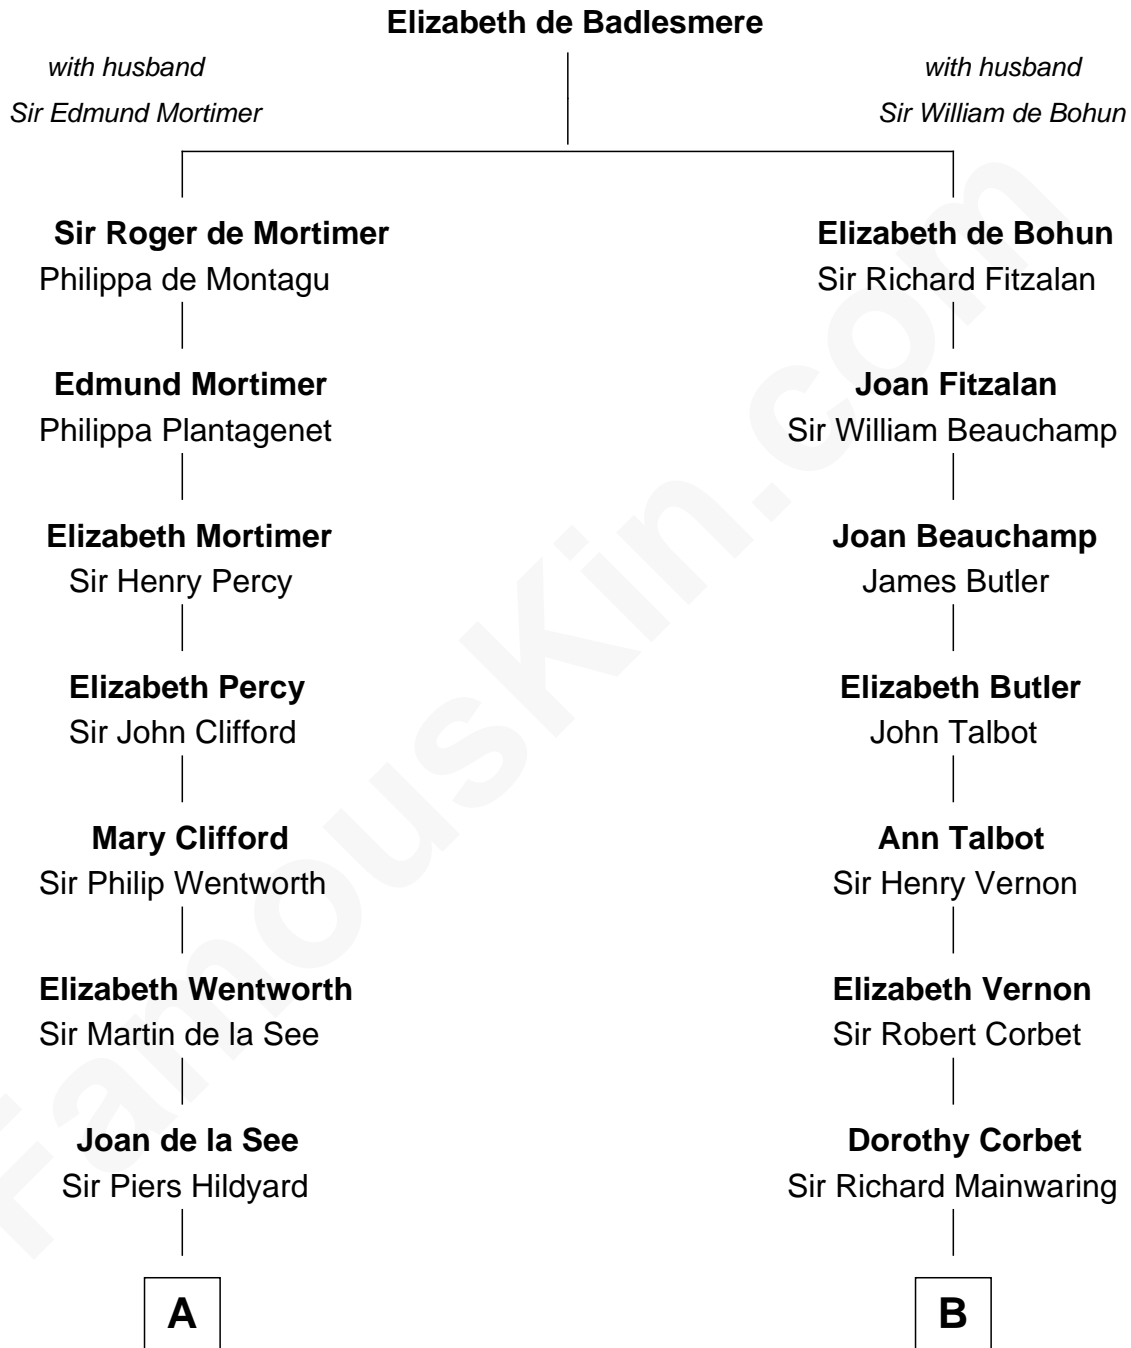

FamousKin.com Relationship Chart of

Roy Rogers

Cowboy movie actor and singer

20th cousin of

Shadoe Stevens

Radio Disc Jockey

C

Jacintha Kibbe
William Womack