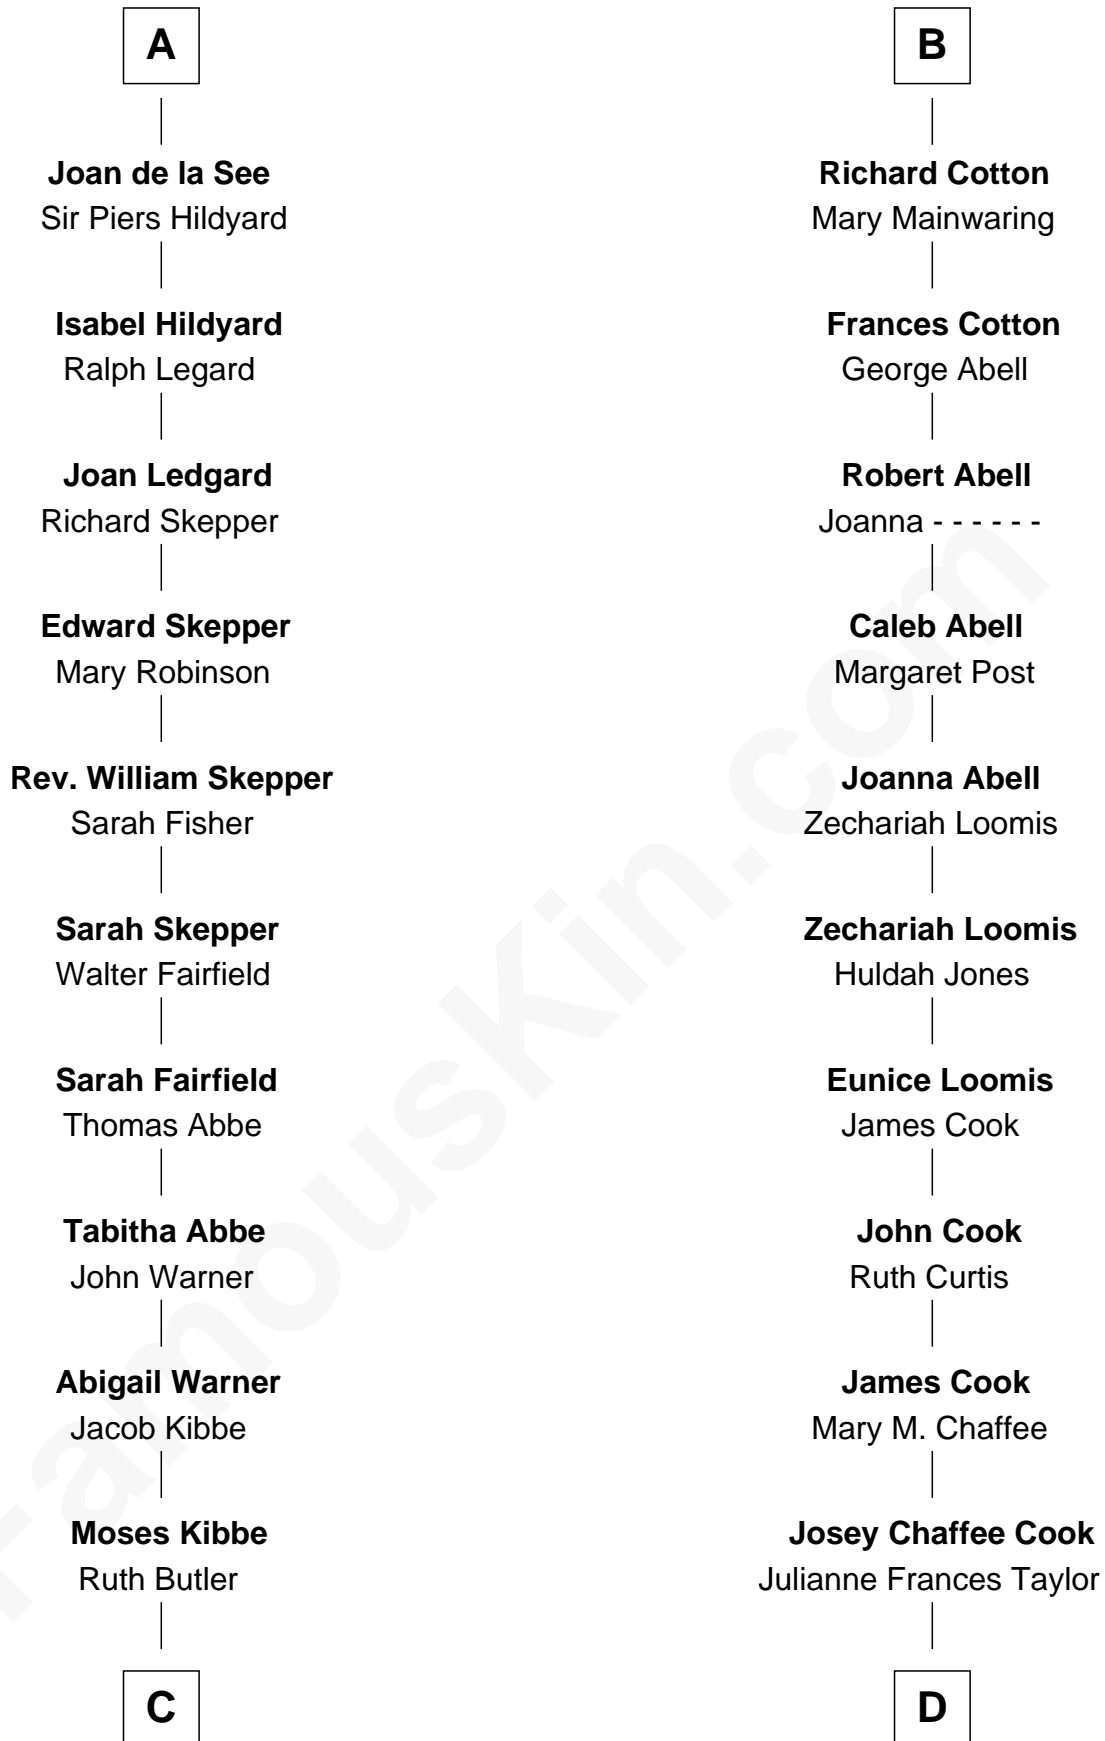

FamousKin.com

Relationship Chart of

Roy Rogers

Cowboy movie actor and singer

19th cousin 2 times removed of

Shadoe Stevens

Radio Disc Jockey

Eudo la Zouche
Milicent de Cantilupe

Sir William la Zouche

Maud Lovel

Milicent la Zouche

Sir William Deincourt

Margaret Deincourt

Sir Robert de Tibetot

Elizabeth de Tibetot

Sir Philip le Despencer

Margery Despencer

Sir Roger Wentworth

Sir Philip Wentworth

Mary Clifford

Elizabeth Wentworth

Sir Martin de la See

A

Eve la Zouche

Thomas Mainwaring

Cecily Mainwaring

John Cotton

Sir George Cotton

Mary Onley

B

C

Moses Kibbe
Sarah Everman