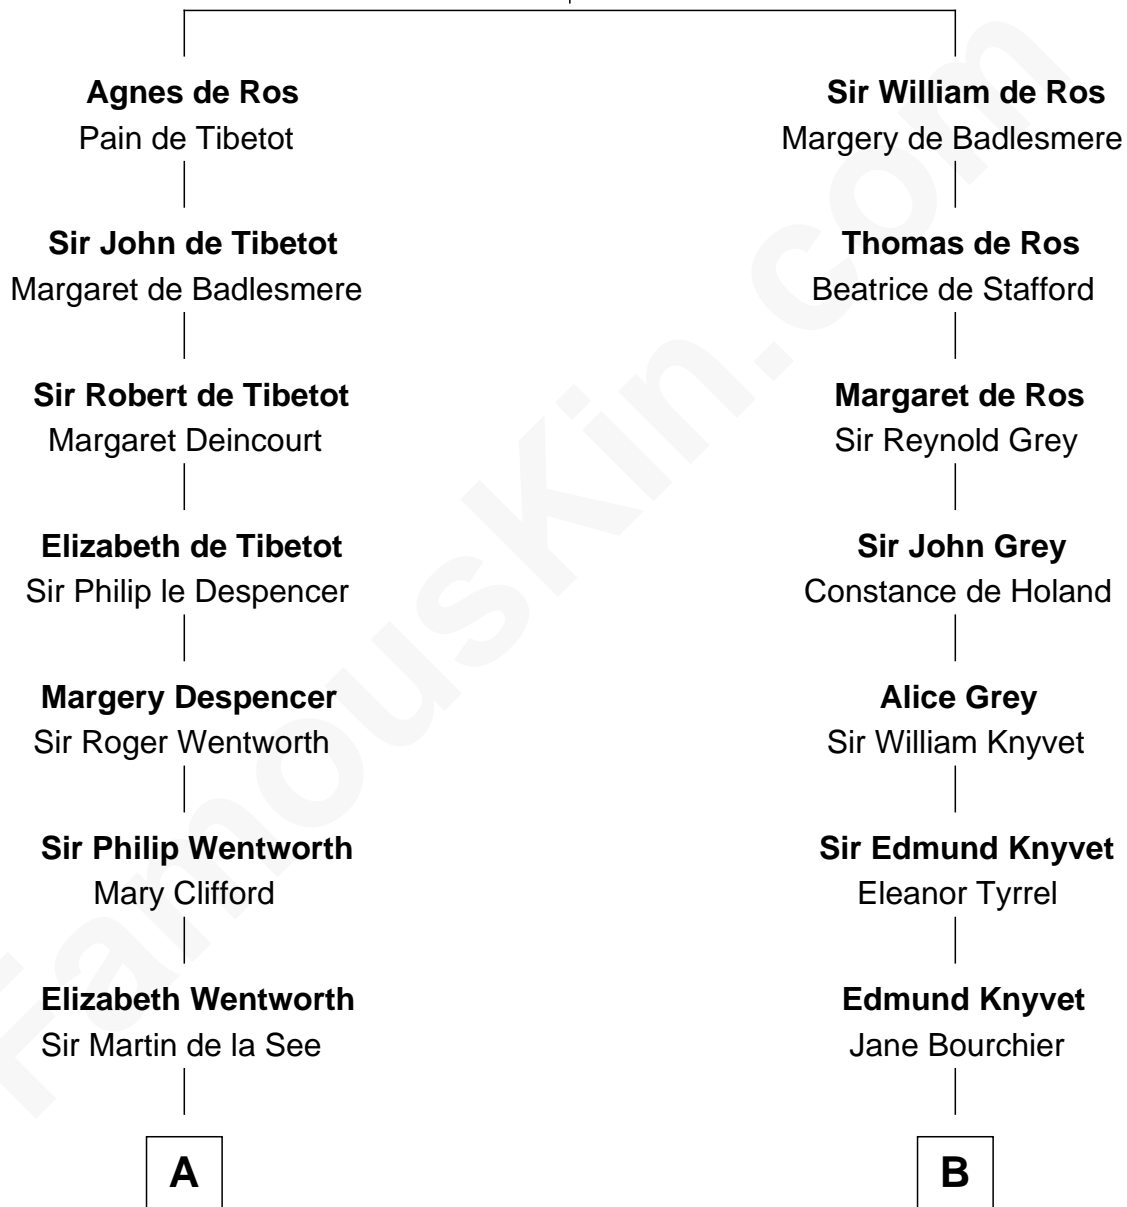

# FamousKin.com Relationship Chart of

**Roy Rogers**

*Cowboy movie actor and singer*

21st cousin of

**Angela Y. Davis**

*Civil Rights Activist and former Black Panther*

**William de Ros**  
Maude de Vaux

**C**

**Moses Kibbe**  
Sarah Everman

**Jacintha Kibbe**  
William Womack

**Archer Womack**  
Patricia Adeline Hatchett

**Mattie M. Womack**  
Andrew E. Slye

**Roy Rogers**  
*Cowboy movie actor and singer*

**D**

**Henrietta Ann Mallett**  
Hugh Campbell

**Henrietta C. Campbell**  
Murphy Valentine Jones

**Murphy Renchor Jones**  
Mollie Spencer

**Benjamin Frank Davis**  
Sallye Margarite Bell

**Angela Y. Davis**  
*Civil Rights Activist and former Black Panther*