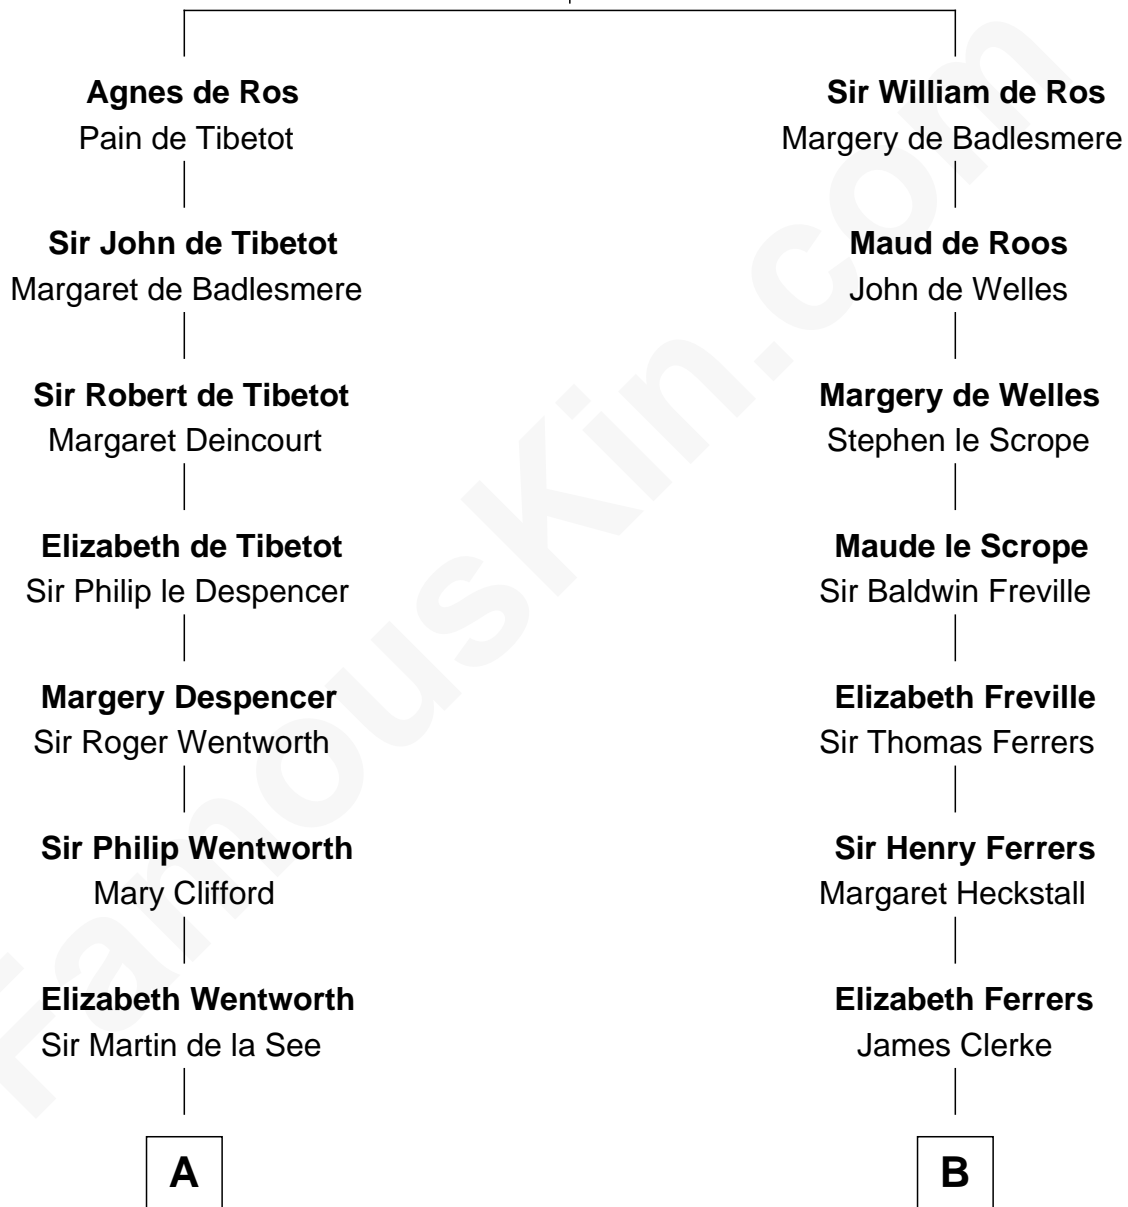

## Relationship Chart of

### Roy Rogers

*Cowboy movie actor and singer*

20th cousin 1 time removed of

### Marilyn Monroe

*Actress, Model, and Singer*

**William de Ros**  
Maude de Vaux

**C**

**Moses Kibbe**  
Sarah Everman

**Jacintha Kibbe**  
William Womack

**Archer Womack**  
Patricia Adeline Hatchett

**Mattie M. Womack**  
Andrew E. Slye

**Marilyn Monroe**  
*Actress, Model, and Singer*