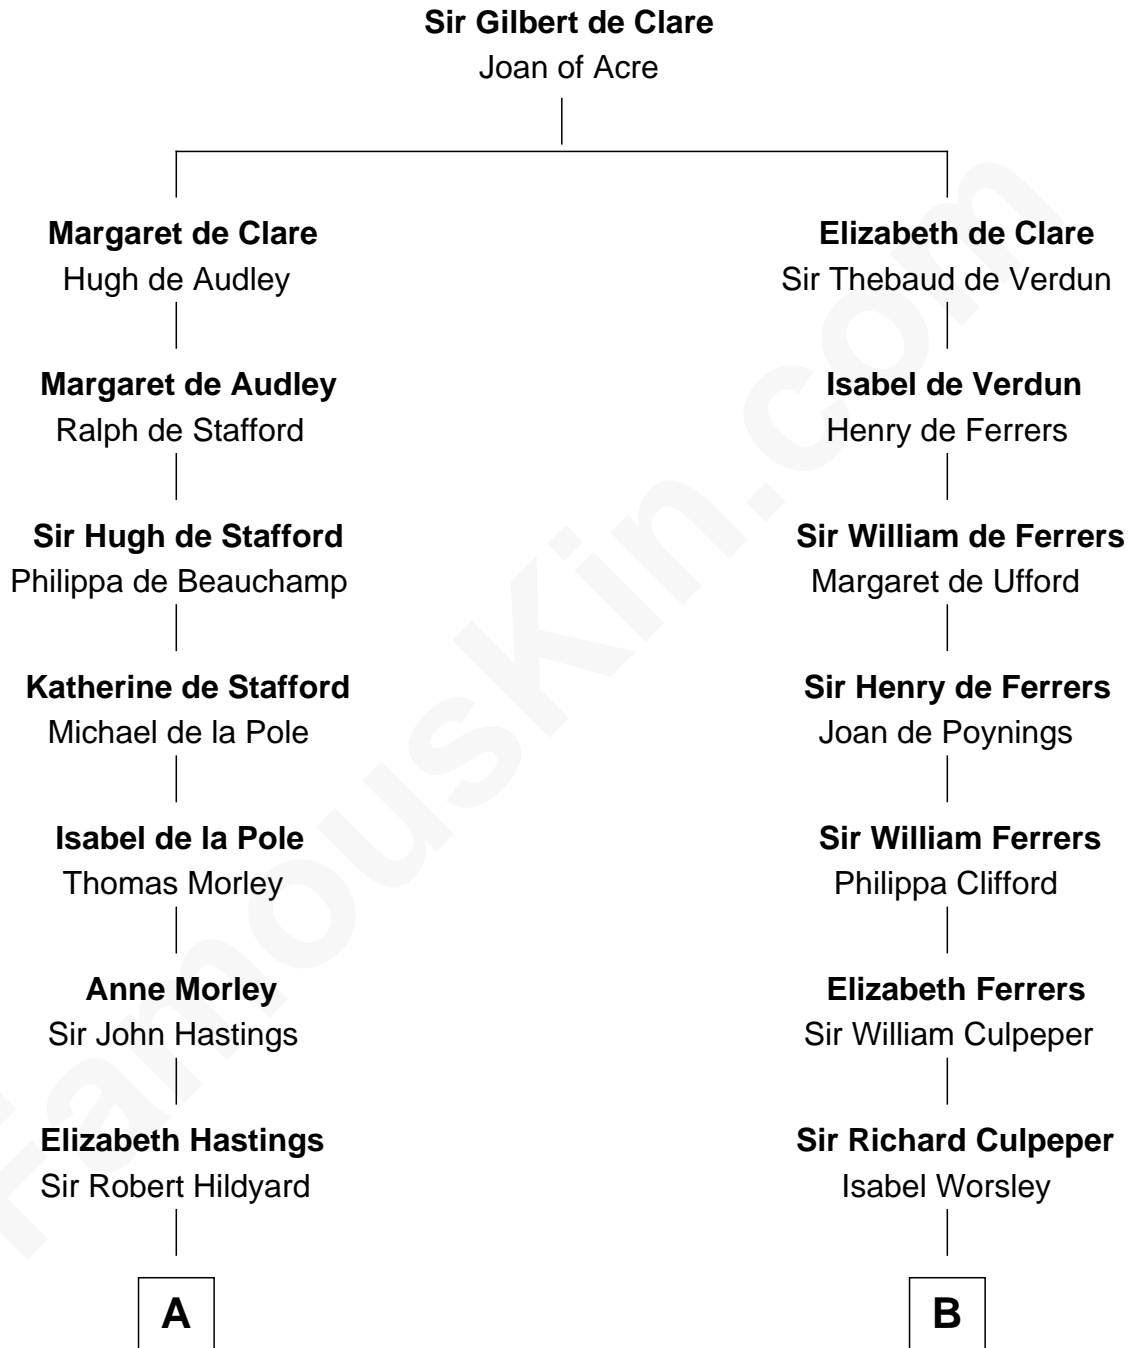

FamousKin.com

Relationship Chart of

Roy Rogers

Cowboy movie actor and singer

8th cousin 13 times removed of

Catherine Howard

5th Wife of King Henry VIII

C

—
Moses Kibbe
Sarah Everman

—
Jacintha Kibbe
William Womack

—
Archer Womack
Patricia Adeline Hatchett

—
Mattie M. Womack
Andrew E. Slye

—
Roy Rogers
Cowboy movie actor and singer