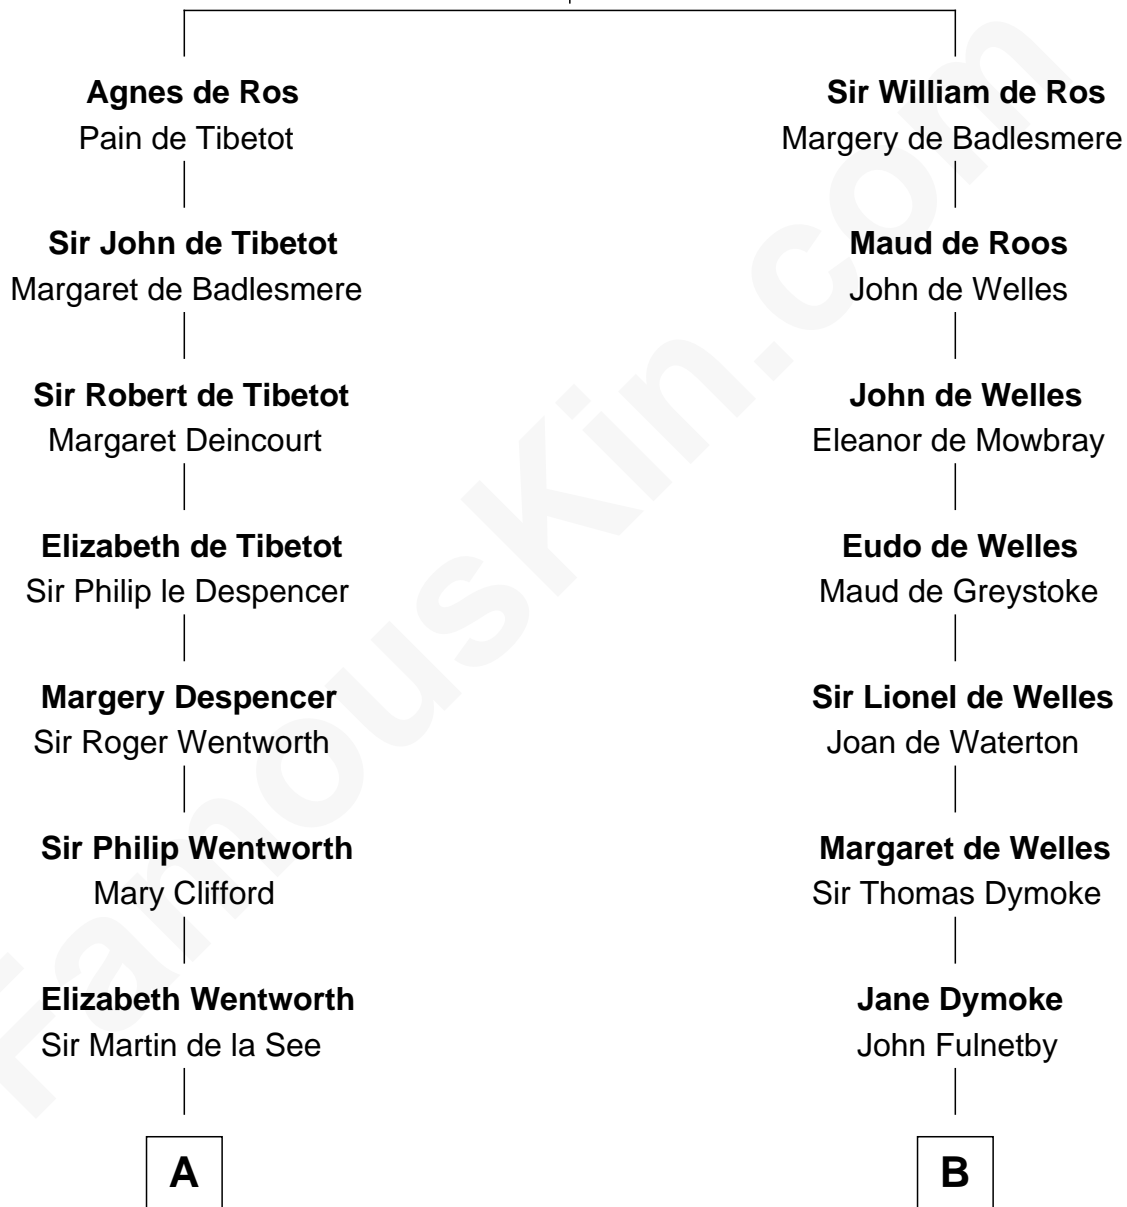

FamousKin.com

Relationship Chart of

Roy Rogers

Cowboy movie actor and singer

17th cousin 4 times removed of

Ralph Waldo Emerson

American Poet

William de Ros
Maude de Vaux

C

—
Moses Kibbe
Sarah Everman

—
Jacintha Kibbe
William Womack

—
Archer Womack
Patricia Adeline Hatchett

—
Mattie M. Womack
Andrew E. Slye

—
Roy Rogers
Cowboy movie actor and singer