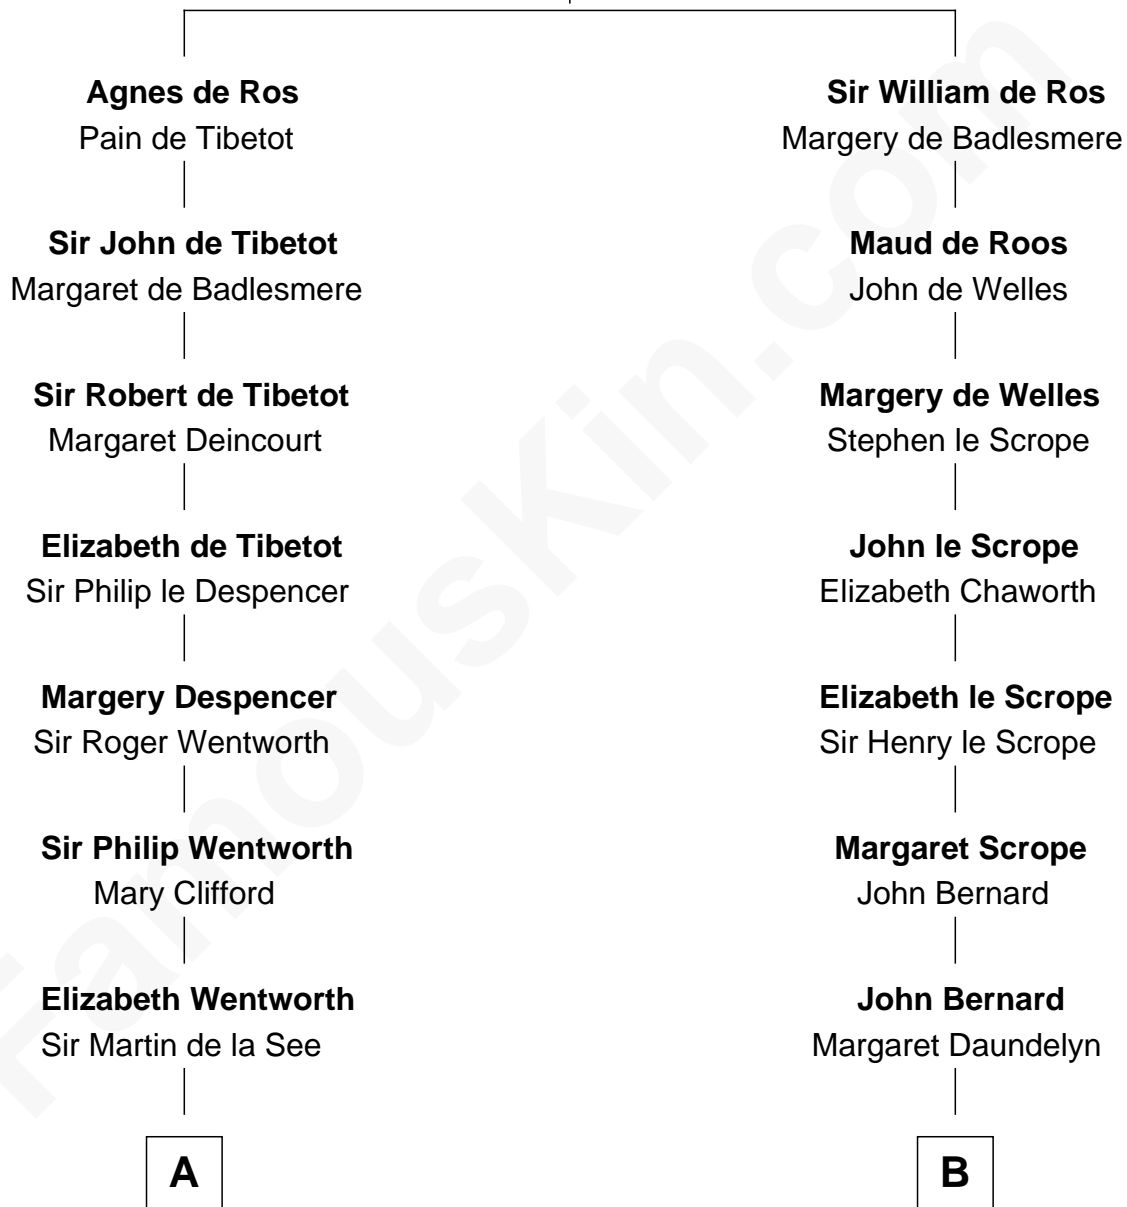

FamousKin.com

Relationship Chart of

Roy Rogers

Cowboy movie actor and singer

18th cousin 3 times removed of

Admiral Richard Byrd

Polar Explorer

William de Ros
Maude de Vaux

C

Moses Kibbe
Sarah Everman

Jacintha Kibbe
William Womack

Archer Womack
Patricia Adeline Hatchett

Mattie M. Womack
Andrew E. Slye

Roy Rogers
Cowboy movie actor and singer

D

Richard Evelyn Byrd
Eleanor Bolling Flood

Admiral Richard Byrd
Polar Explorer