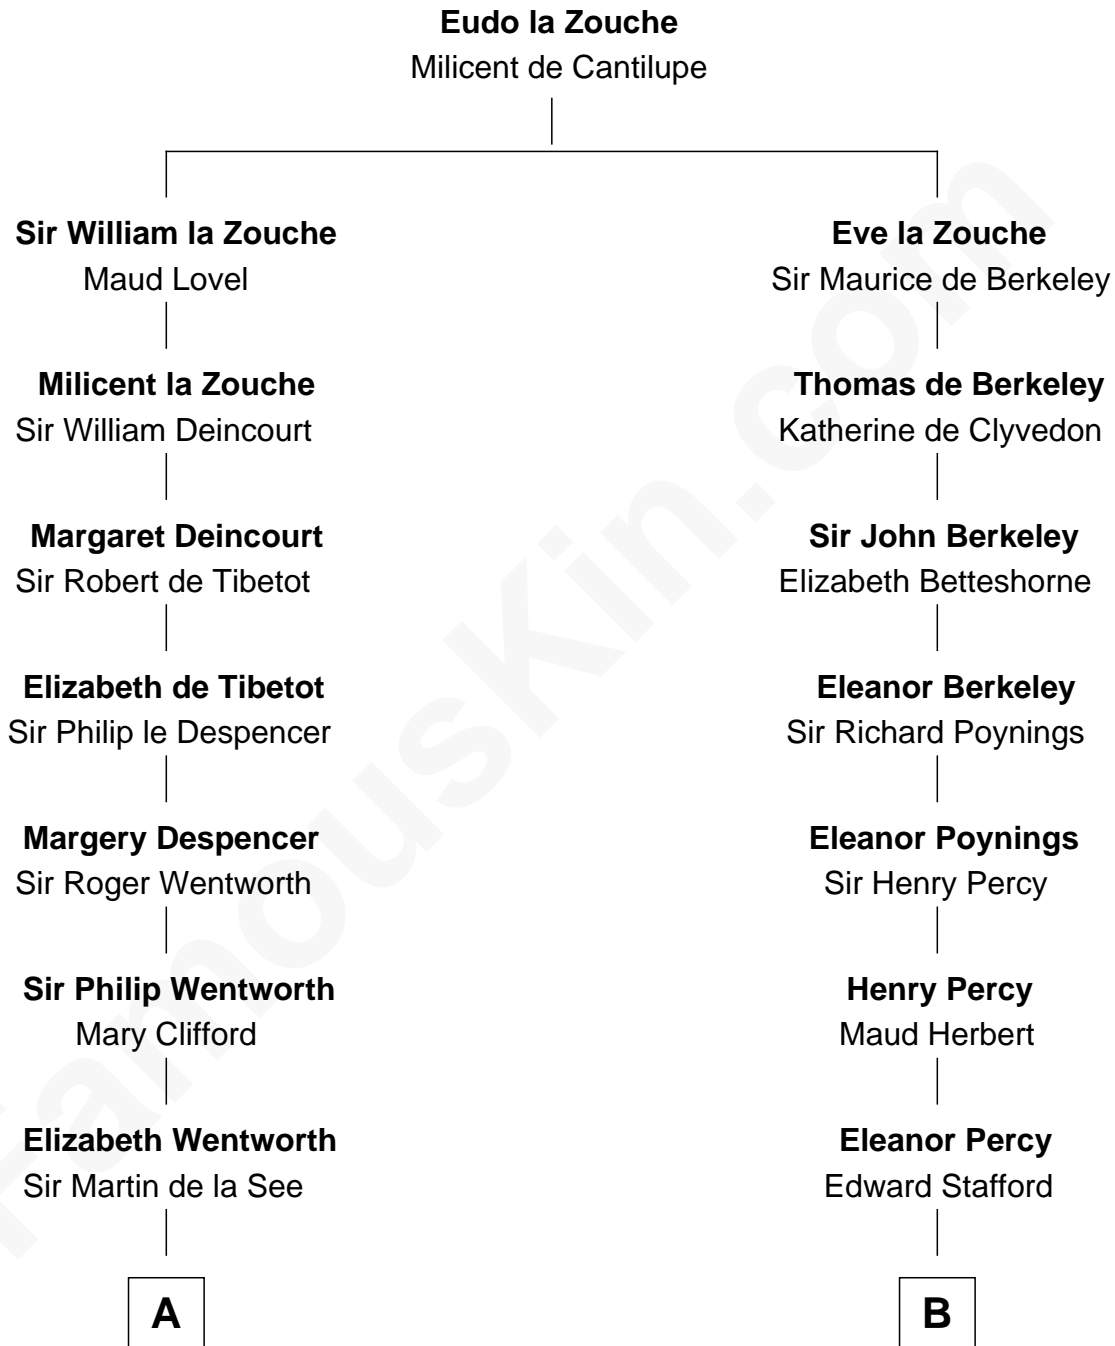

FamousKin.com

Relationship Chart of

Roy Rogers

Cowboy movie actor and singer

20th cousin 1 time removed of

Admiral Richard Byrd

Polar Explorer

C

Richard Evelyn Byrd
Eleanor Bolling Flood

Admiral Richard Byrd
Polar Explorer