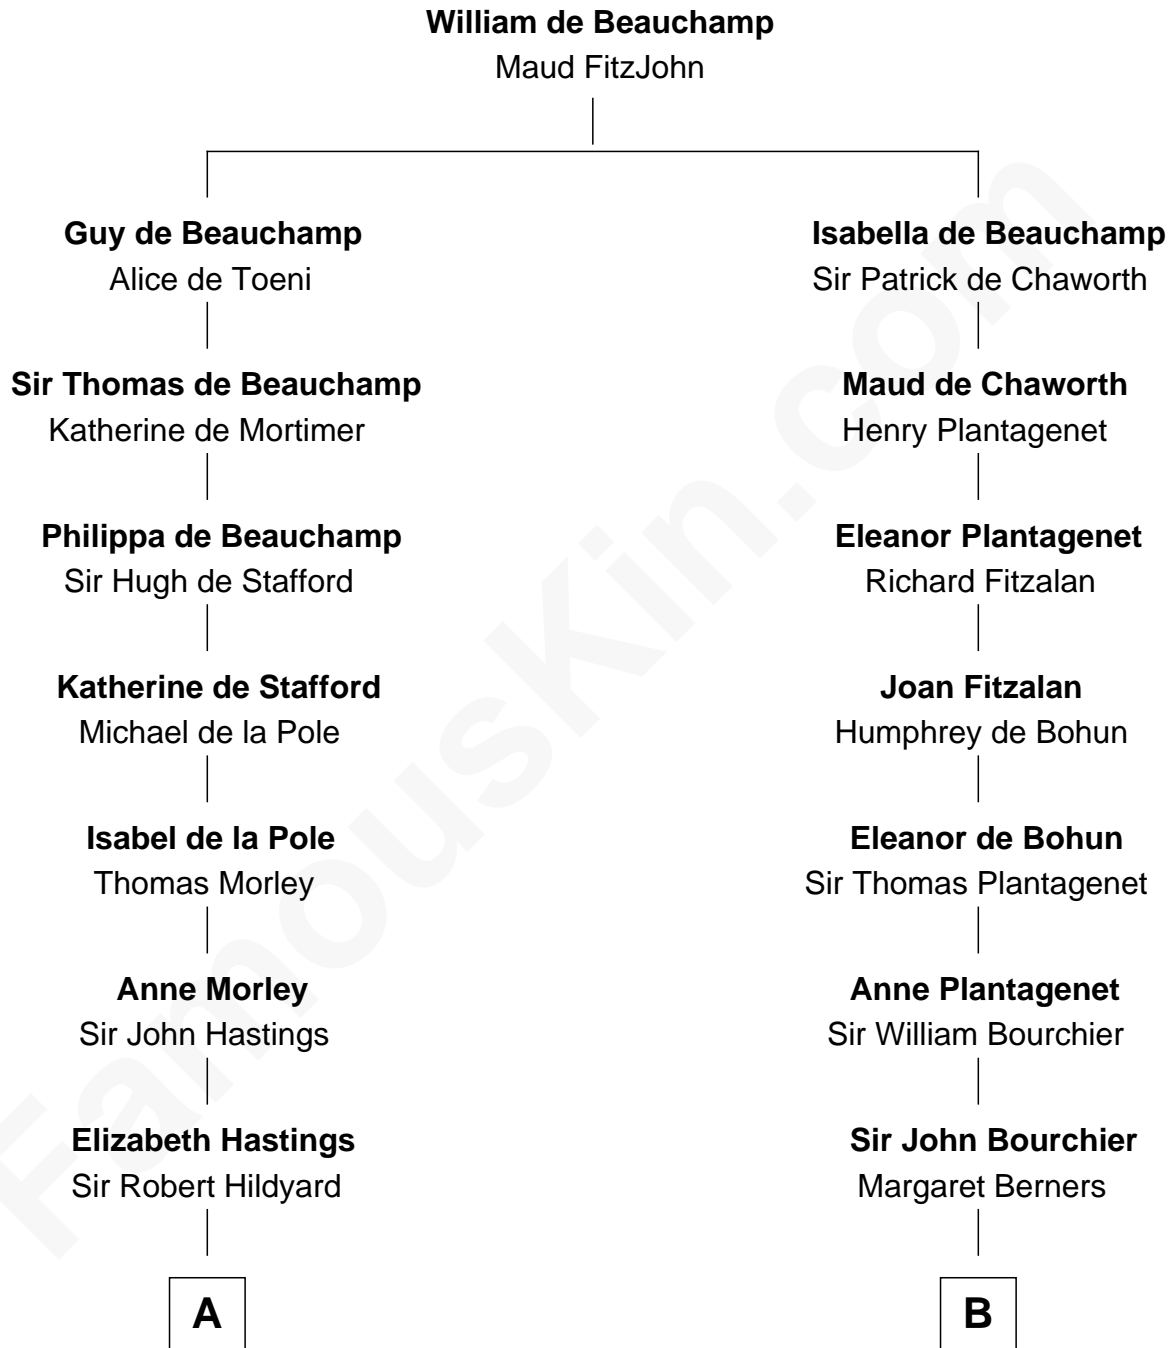

FamousKin.com

Relationship Chart of

Roy Rogers

Cowboy movie actor and singer

17th cousin 4 times removed of

Robert Treat Paine

Signer of the Declaration of Independence

C

—
Moses Kibbe
Sarah Everman

—
Jacintha Kibbe
William Womack

—
Archer Womack
Patricia Adeline Hatchett

—
Mattie M. Womack
Andrew E. Slye

—
Roy Rogers
Cowboy movie actor and singer