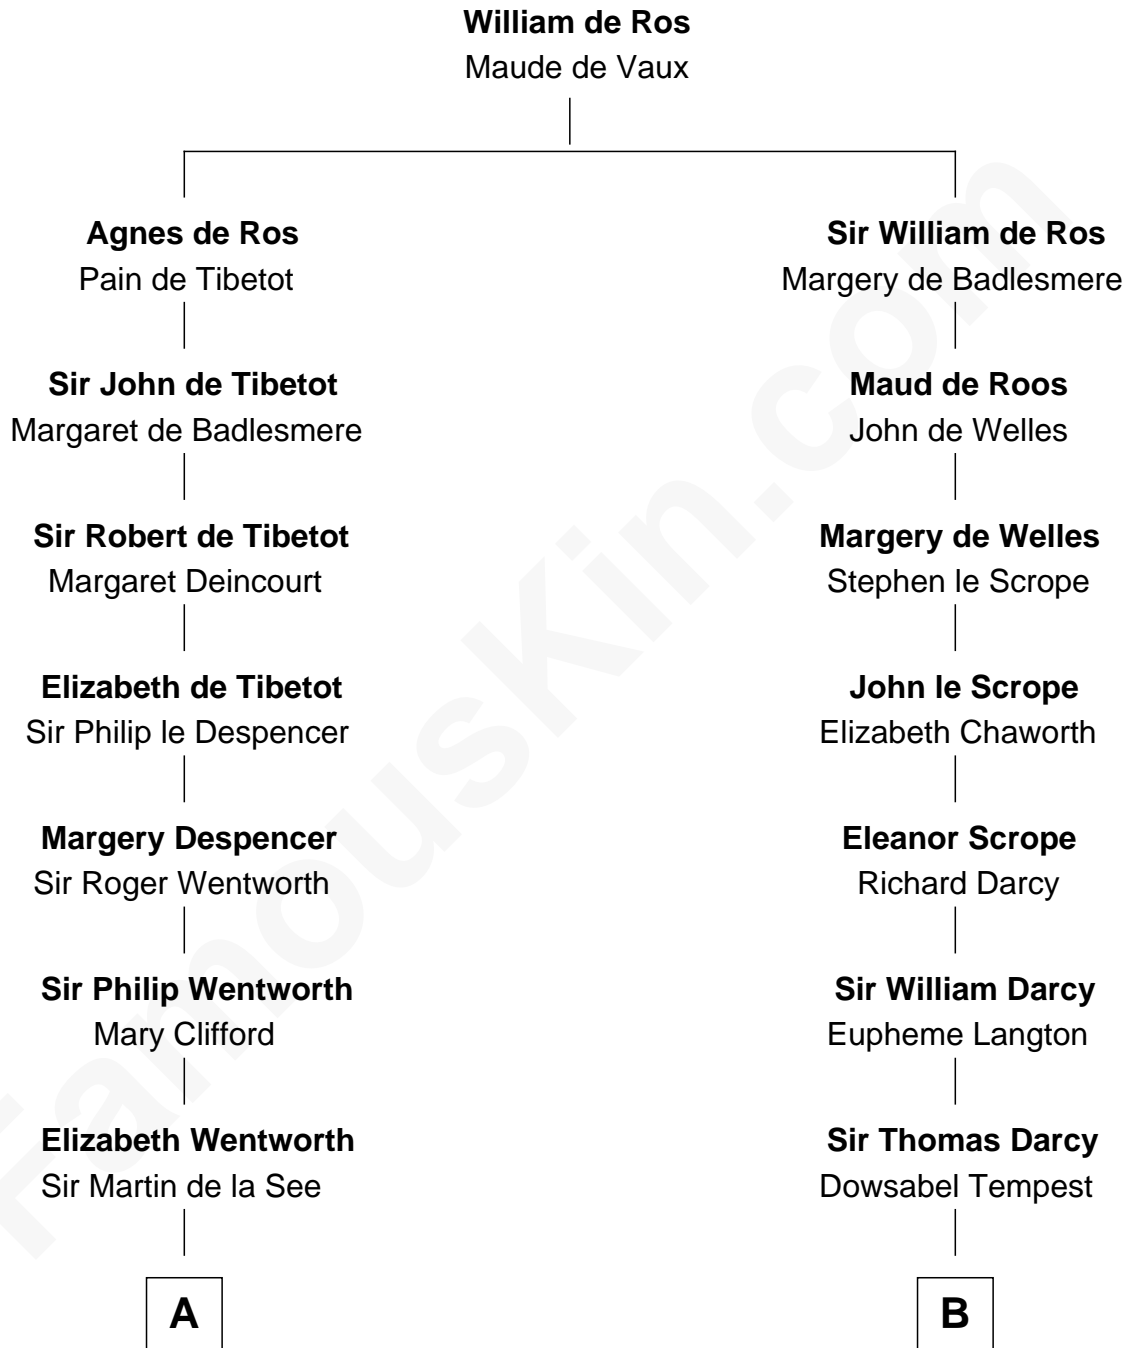

FamousKin.com

Relationship Chart of

Roy Rogers

Cowboy movie actor and singer

14th cousin 7 times removed of

Robert Treat Paine

Signer of the Declaration of Independence

C

—
Moses Kibbe
Sarah Everman

—
Jacintha Kibbe
William Womack

—
Archer Womack
Patricia Adeline Hatchett

—
Mattie M. Womack
Andrew E. Slye

—
Roy Rogers
Cowboy movie actor and singer