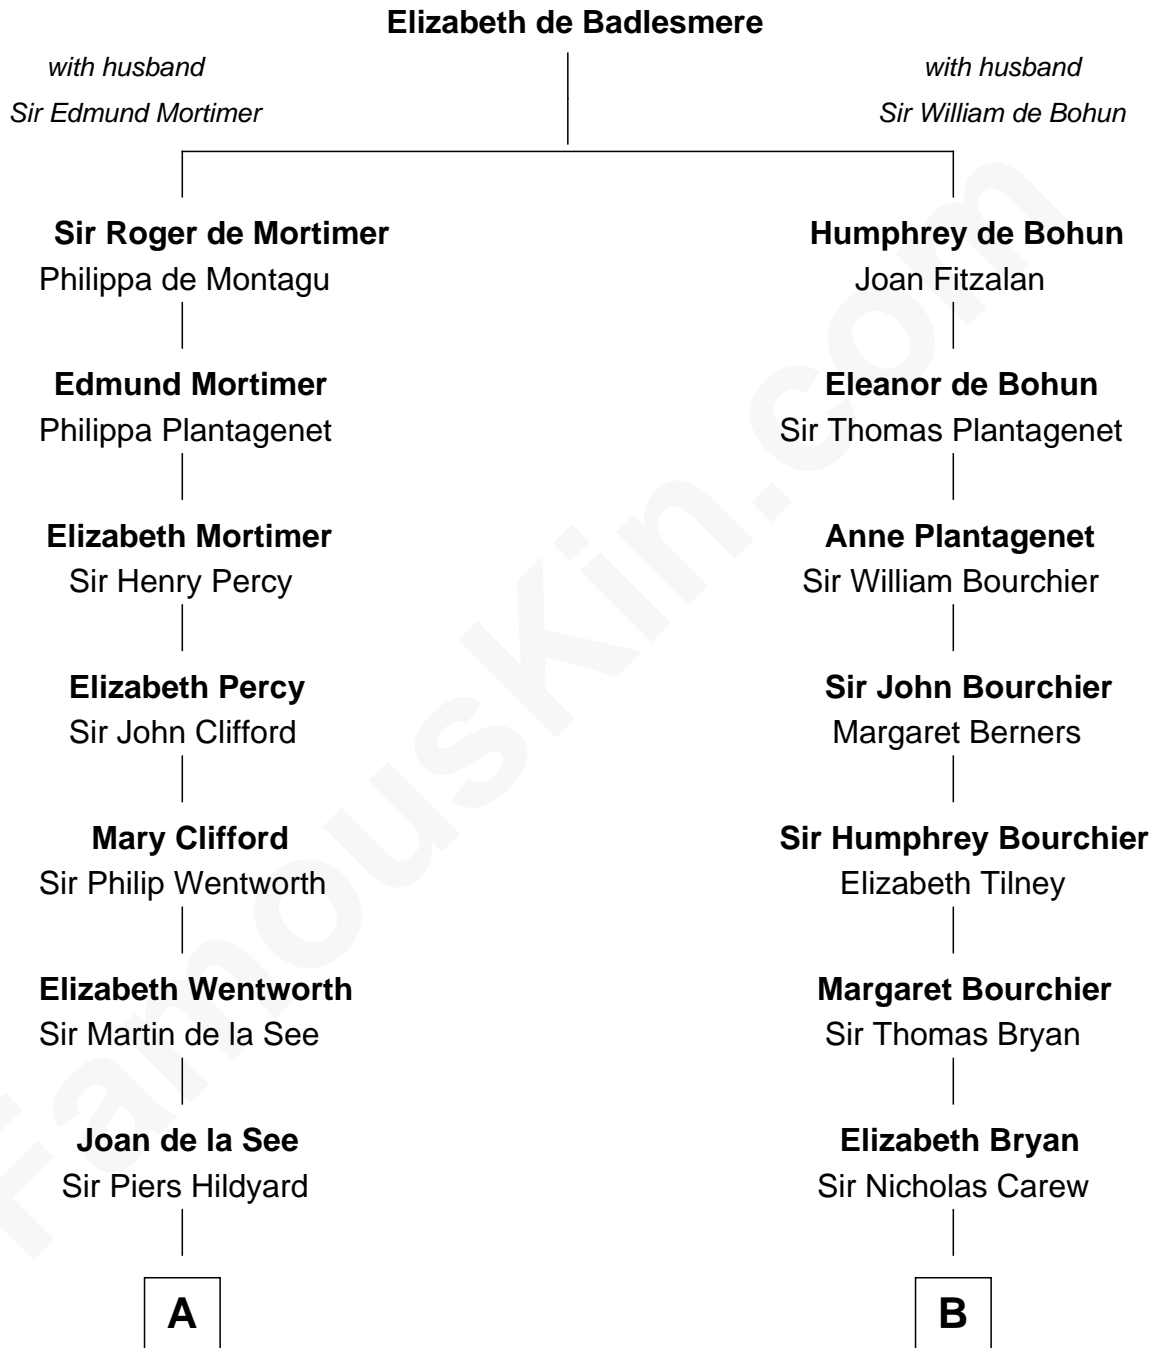

FamousKin.com

Relationship Chart of

Roy Rogers

Cowboy movie actor and singer

14th cousin 6 times removed of

Robert Treat Paine

Signer of the Declaration of Independence

C

—
Jacintha Kibbe

William Womack

—
Archer Womack

Patricia Adeline Hatchett

—
Mattie M. Womack

Andrew E. Slye

—
Roy Rogers

Cowboy movie actor and singer