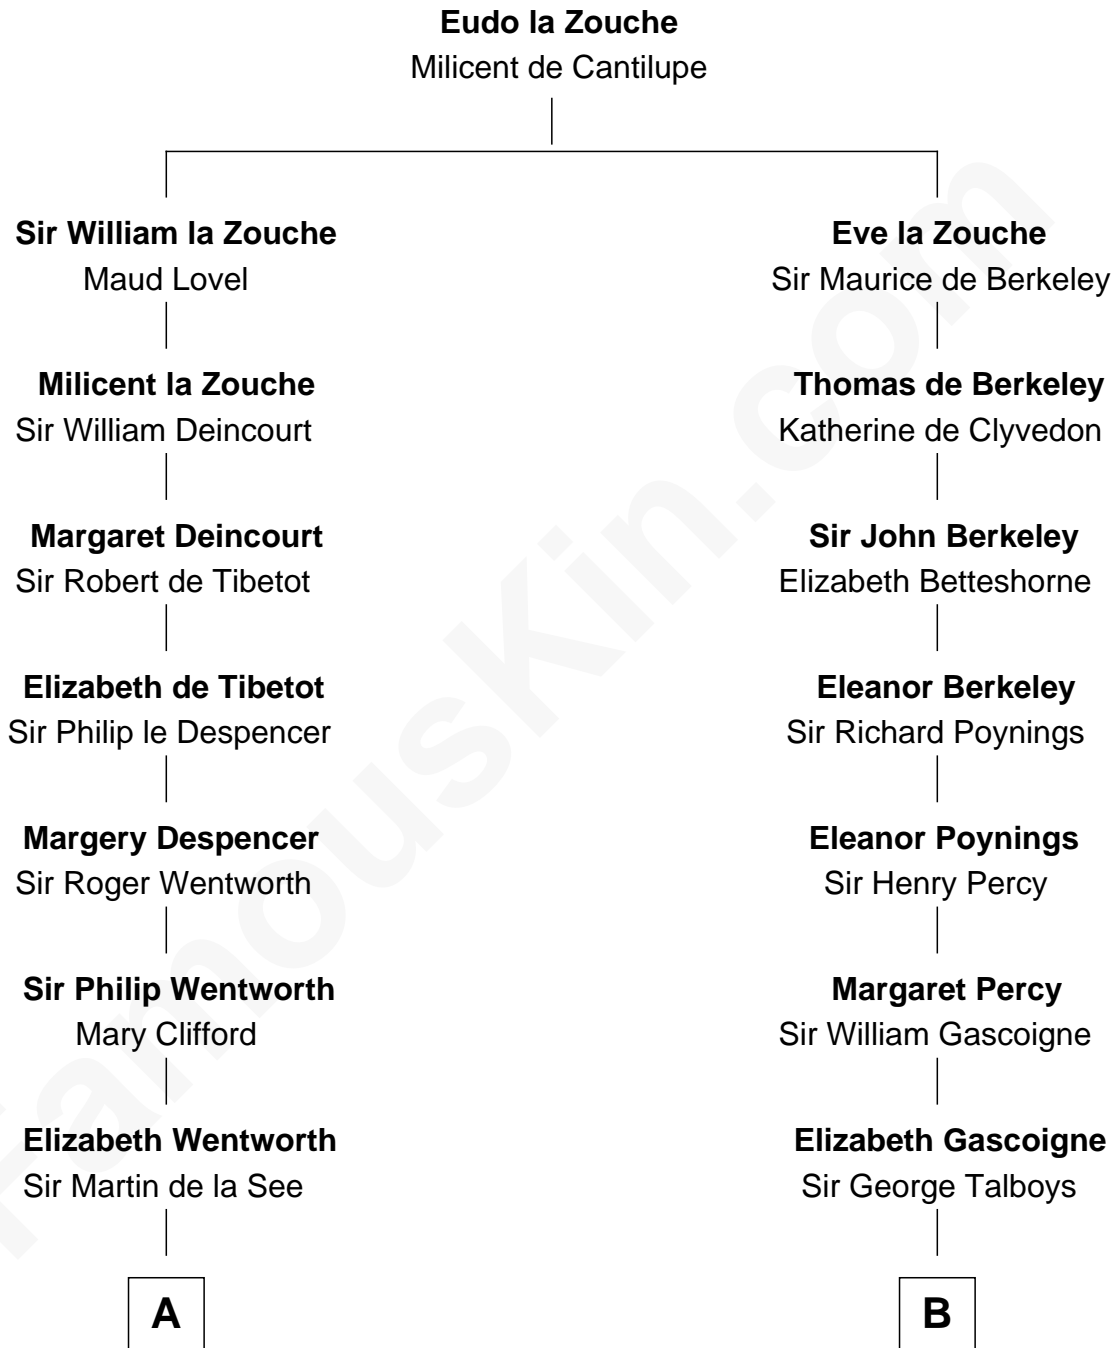

FamousKin.com

Relationship Chart of

Roy Rogers

Cowboy movie actor and singer

14th cousin 7 times removed of

Thomas Nelson

Signer of the Declaration of Independence

C

—
Moses Kibbe
Sarah Everman

—
Jacintha Kibbe
William Womack

—
Archer Womack
Patricia Adeline Hatchett

—
Mattie M. Womack
Andrew E. Slye

—
Roy Rogers
Cowboy movie actor and singer