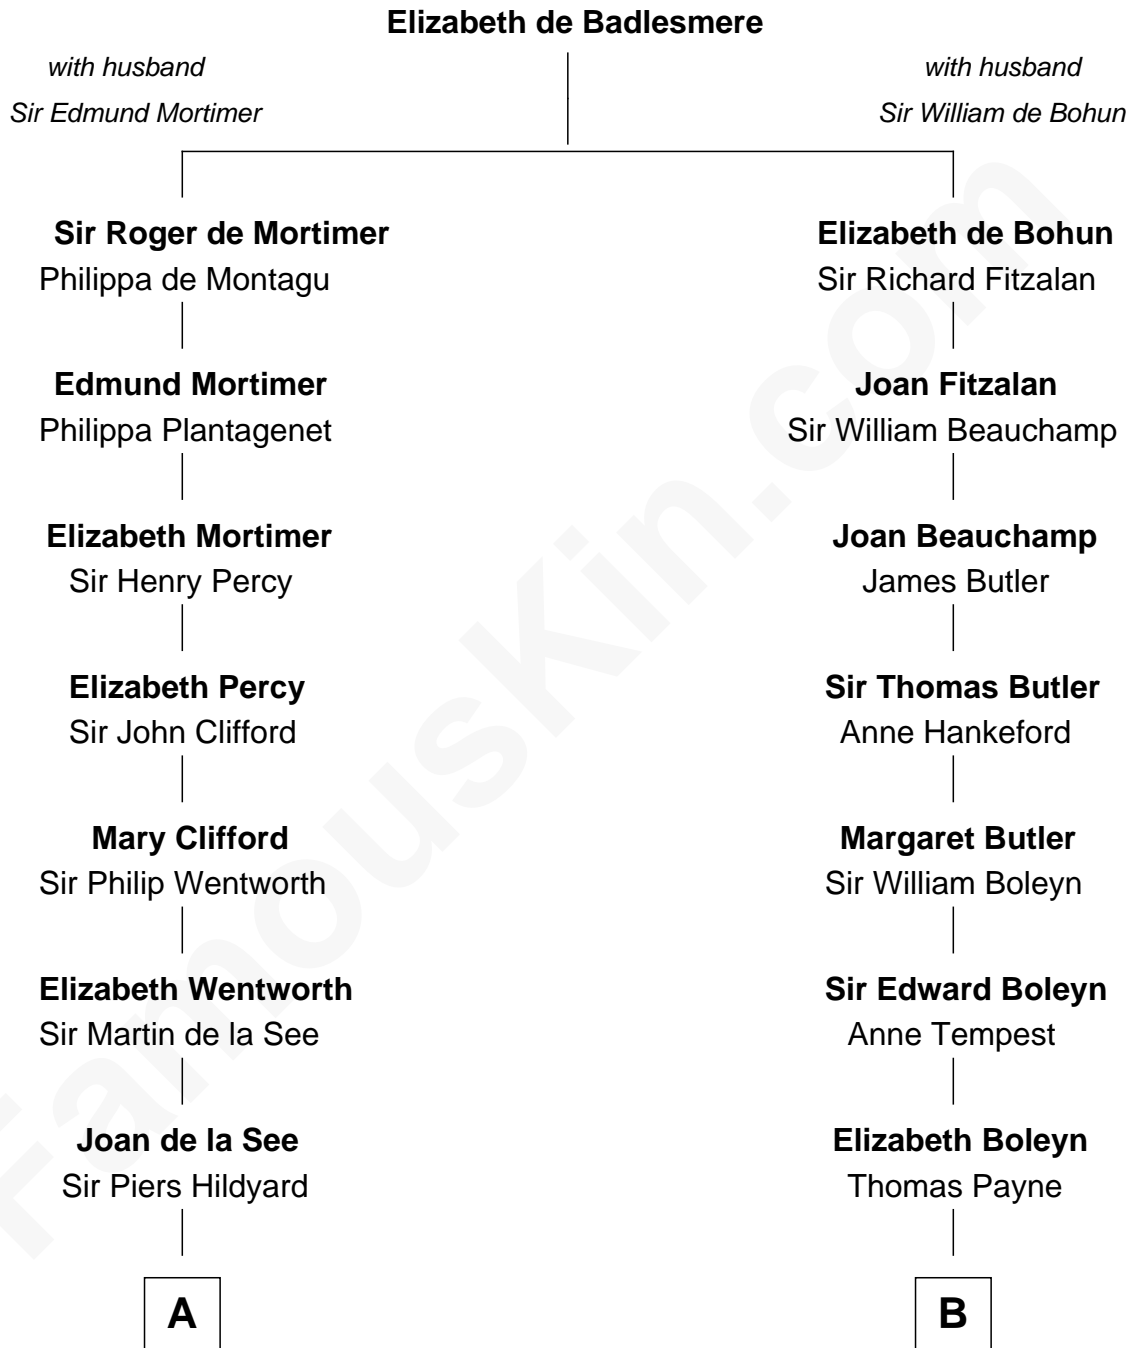

FamousKin.com

Relationship Chart of

Roy Rogers

Cowboy movie actor and singer

14th cousin 6 times removed of

William Floyd

Signer of the Declaration of Independence