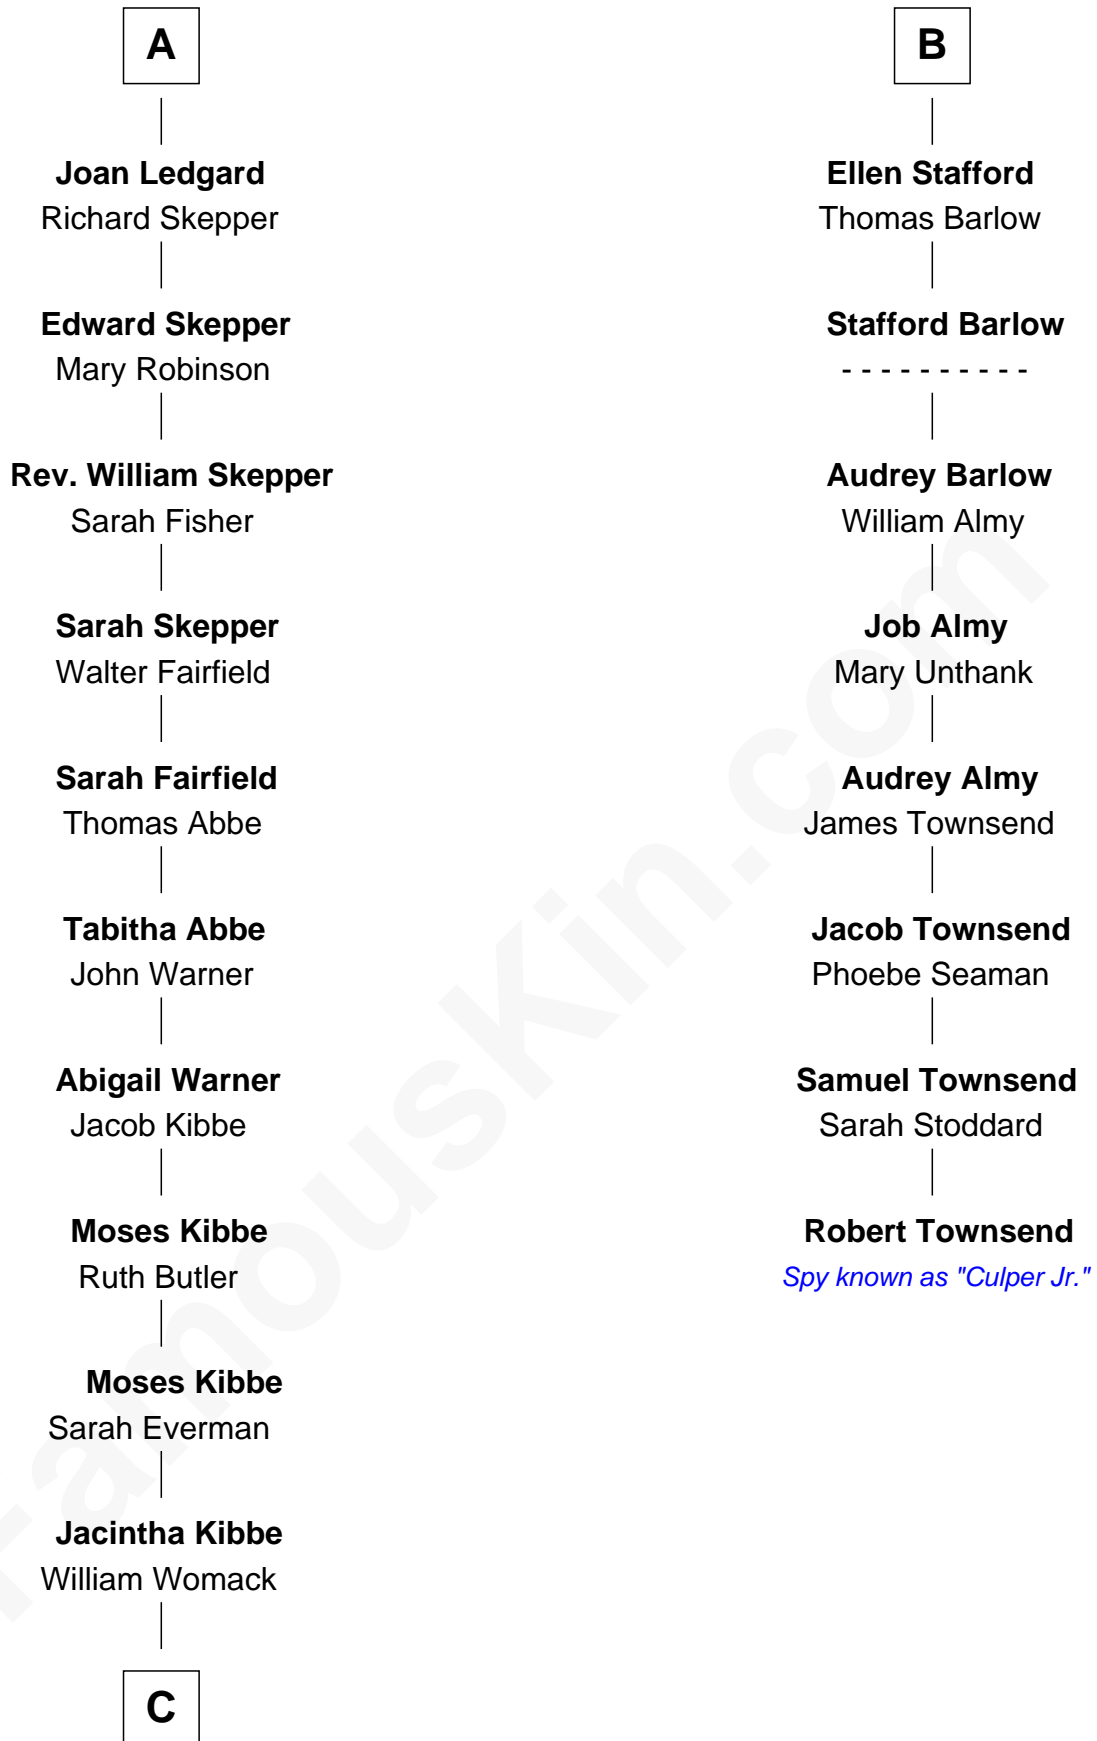

FamousKin.com

Relationship Chart of

Roy Rogers

Cowboy movie actor and singer

14th cousin 5 times removed of

Robert Townsend

Member of the Culper Spy Ring during the American Revolution

C

—
Archer Womack
Patricia Adeline Hatchett

—
Mattie M. Womack
Andrew E. Slye

—
Roy Rogers
Cowboy movie actor and singer

FamousKin.com