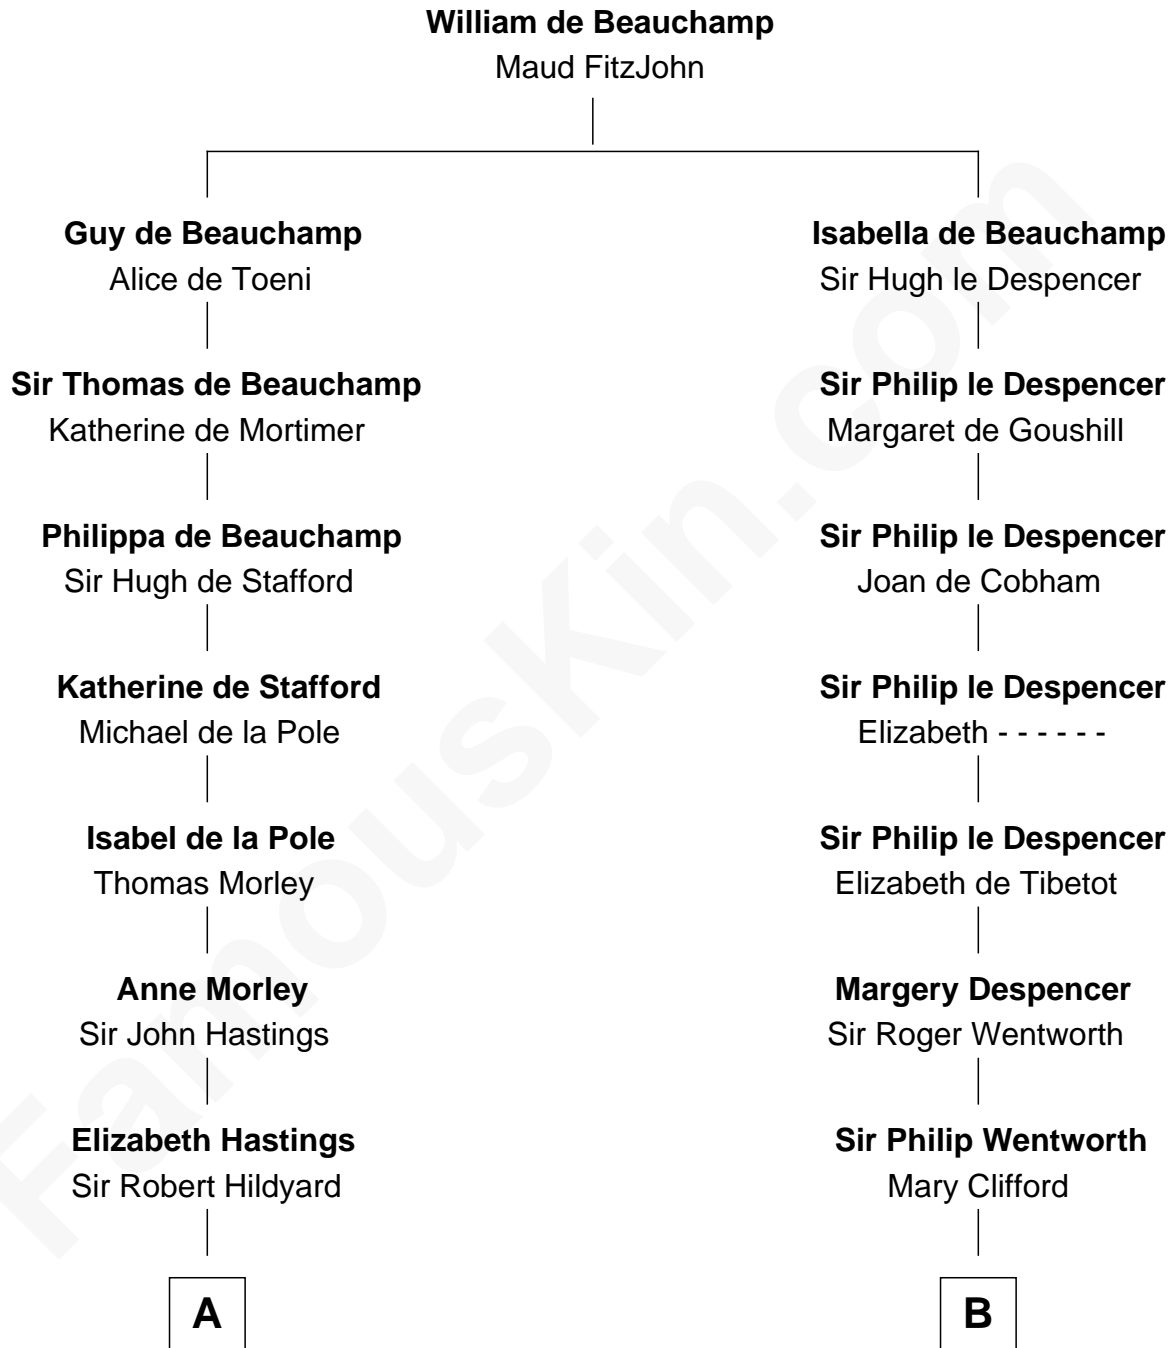

FamousKin.com

Relationship Chart of

Roy Rogers

Cowboy movie actor and singer

15th cousin 6 times removed of

Caesar Rodney

Signer of the Declaration of Independence

C

—
Moses Kibbe
Sarah Everman

—
Jacintha Kibbe
William Womack

—
Archer Womack
Patricia Adeline Hatchett

—
Mattie M. Womack
Andrew E. Slye

—
Roy Rogers
Cowboy movie actor and singer