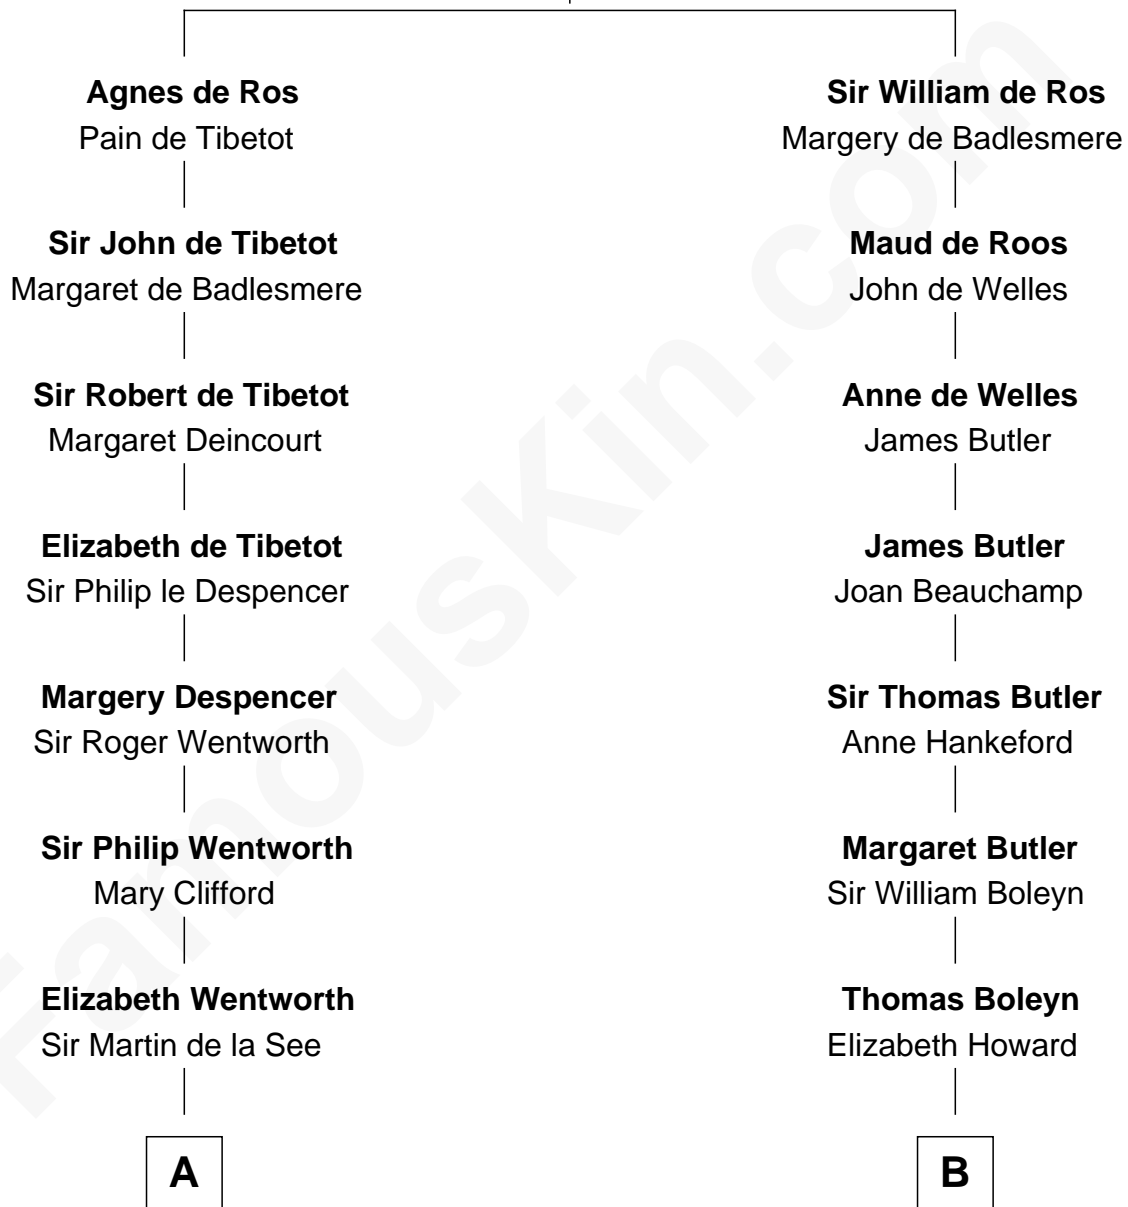

FamousKin.com

Relationship Chart of

Roy Rogers

Cowboy movie actor and singer

8th cousin 13 times removed of

Queen Elizabeth I

Queen of England

William de Ros
Maude de Vaux

C

—
Moses Kibbe
Sarah Everman

—
Jacintha Kibbe
William Womack

—
Archer Womack
Patricia Adeline Hatchett

—
Mattie M. Womack
Andrew E. Slye

—
Roy Rogers
Cowboy movie actor and singer