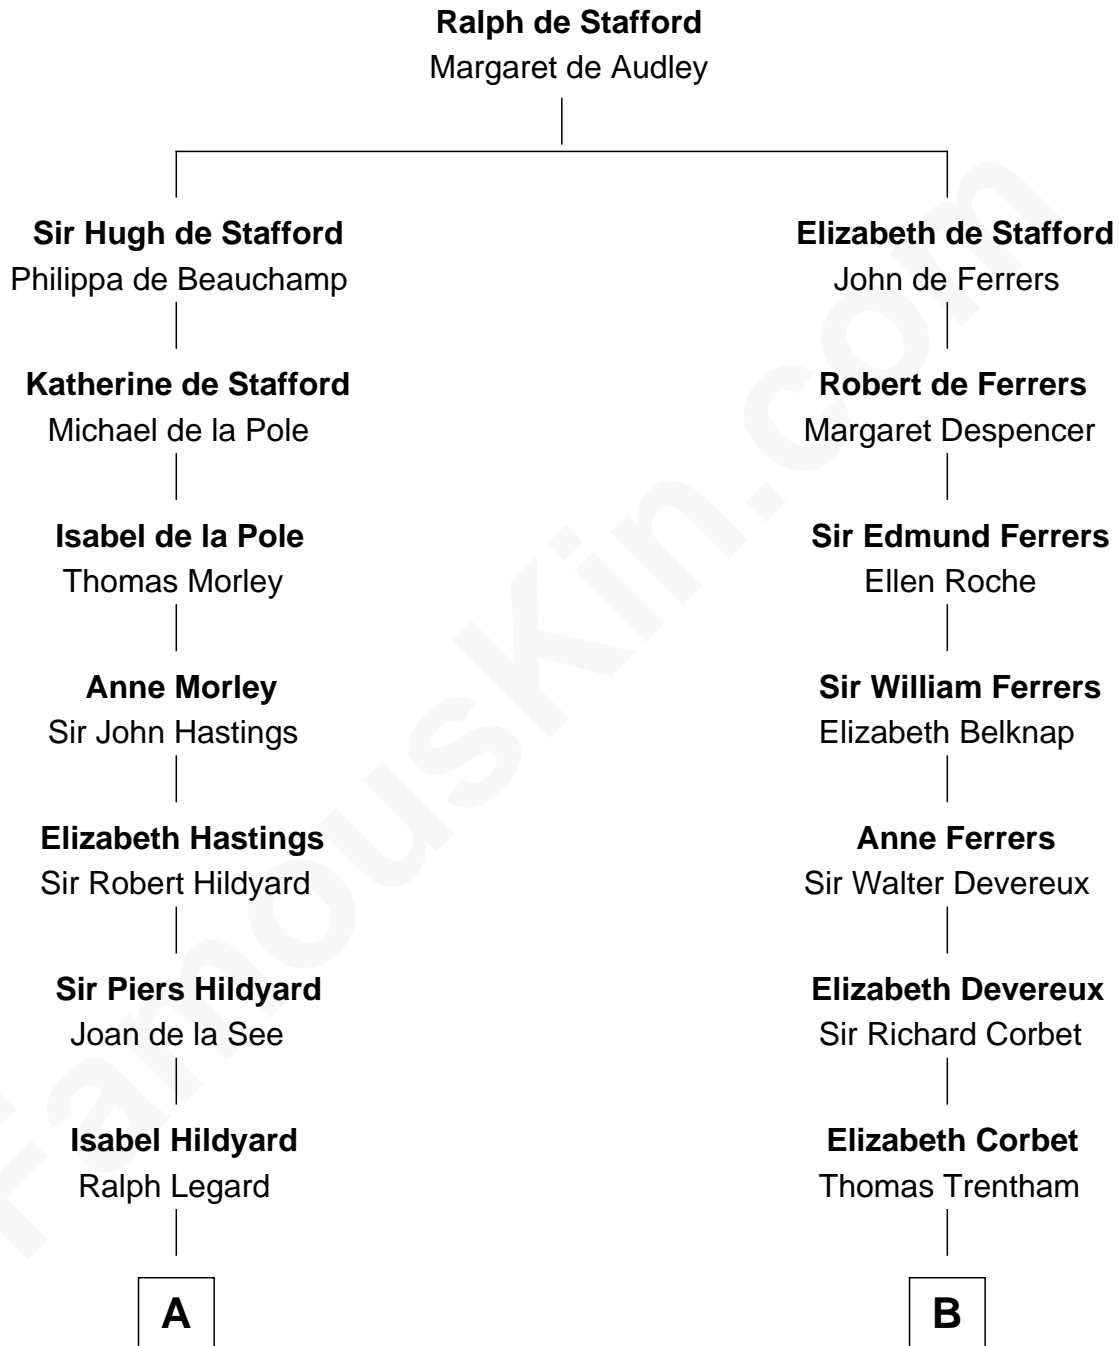

FamousKin.com

Relationship Chart of

Roy Rogers

Cowboy movie actor and singer

19th cousin 2 times removed of

Christopher Reeve
Movie Actor

C

Archer Womack
Patricia Adeline Hatchett