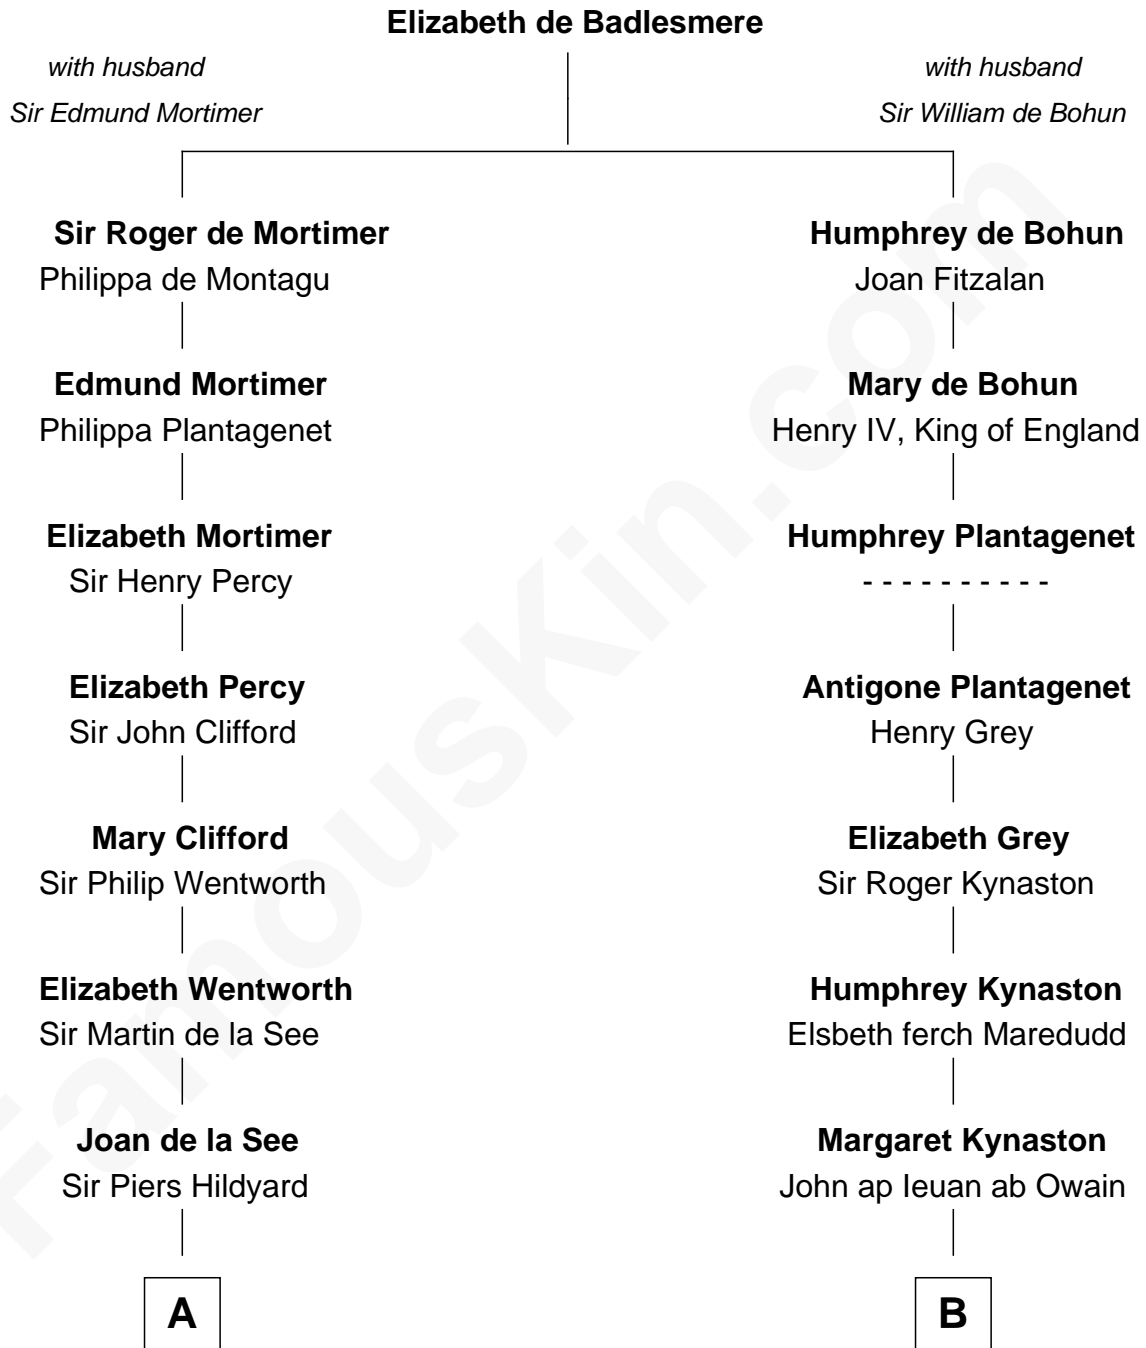

FamousKin.com Relationship Chart of

Roy Rogers

Cowboy movie actor and singer

20th cousin of

Christopher Reeve

Movie Actor

C

Jacintha Kibbe
William Womack

Archer Womack
Patricia Adeline Hatchett

Mattie M. Womack
Andrew E. Slye

Roy Rogers
Cowboy movie actor and singer

D

Augustus Henry Reeve
Margaretta Willis Baldwin

Richard Henry Reeve
Anne Conrad D'Olier

Franklin D'Olier Reeve
Barbara Pitney Lamb