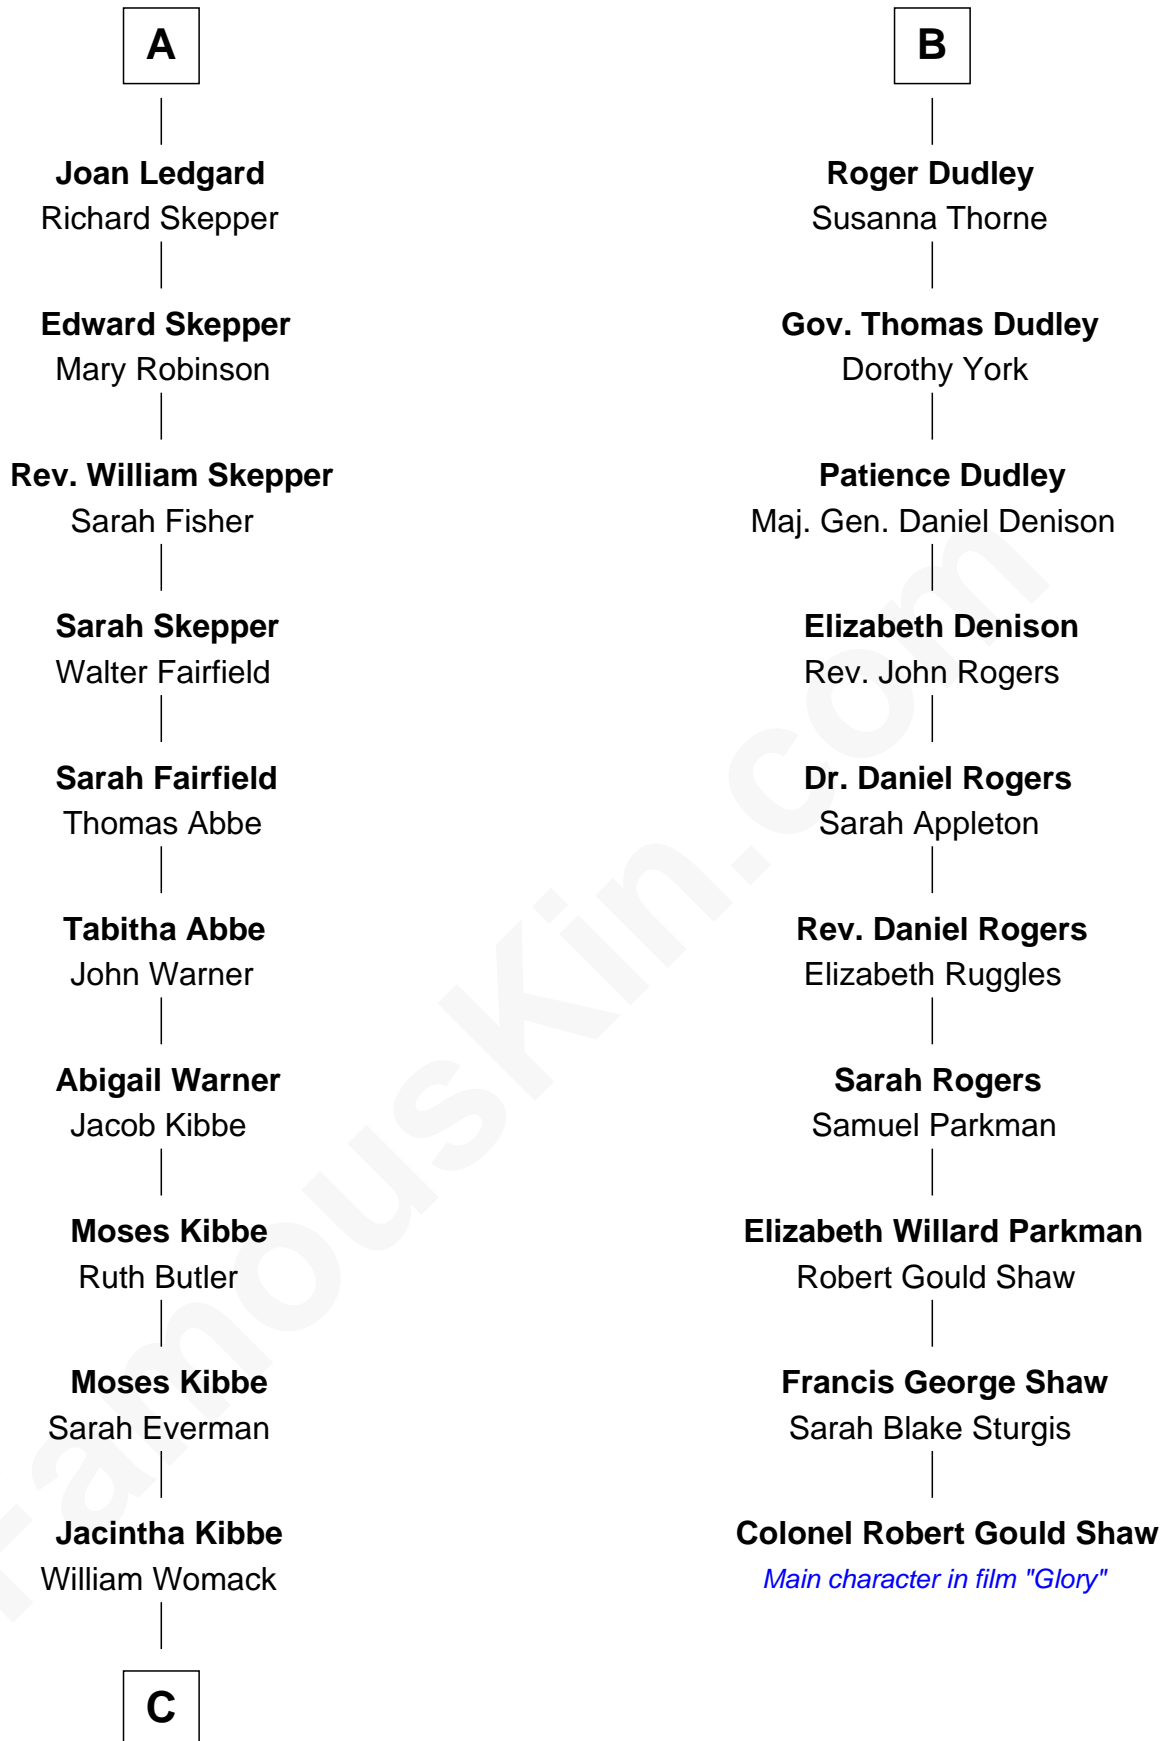

FamousKin.com

Relationship Chart of

Roy Rogers

Cowboy movie actor and singer

16th cousin 3 times removed of

Colonel Robert Gould Shaw

U.S. Civil War leader of film "Glory" fame

C

—
Archer Womack
Patricia Adeline Hatchett

—
Mattie M. Womack
Andrew E. Slye

—
Roy Rogers
Cowboy movie actor and singer

FamousKin.com