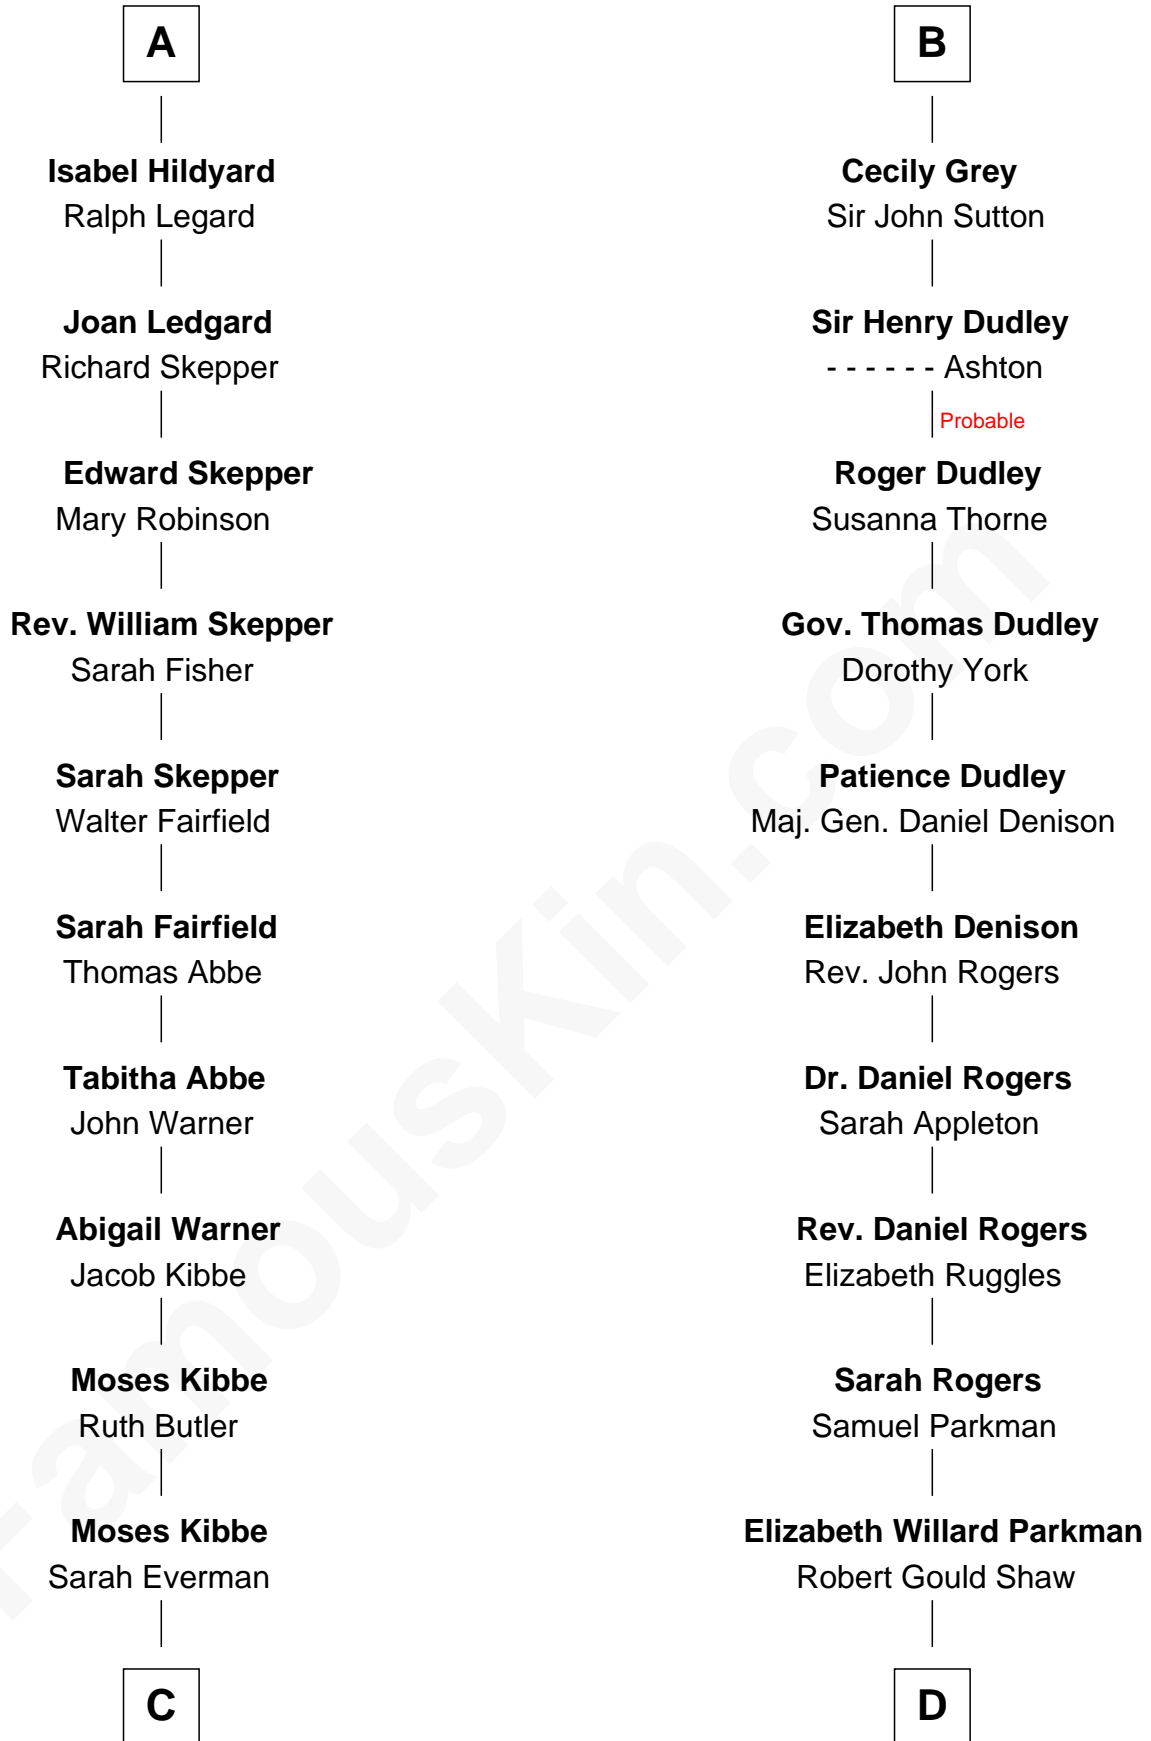

FamousKin.com

Relationship Chart of

Roy Rogers

Cowboy movie actor and singer

18th cousin 2 times removed of

Colonel Robert Gould Shaw

U.S. Civil War leader of film "Glory" fame

Bartholomew de Badlesmere

Margery de Badlesmere

Sir William de Ros

Thomas de Ros

Beatrice de Stafford

Margaret de Ros

Sir Reynold Grey

Margaret Grey

Sir William Bonville

William Bonville

Elizabeth Harington

William Bonville

Katherine Neville

Cecily Bonville

Thomas Grey

B

C

Jacintha Kibbe
William Womack

Archer Womack
Patricia Adeline Hatchett

Mattie M. Womack
Andrew E. Slye

Roy Rogers
Cowboy movie actor and singer

D

Francis George Shaw
Sarah Blake Sturgis

Colonel Robert Gould Shaw
Main character in film "Glory"