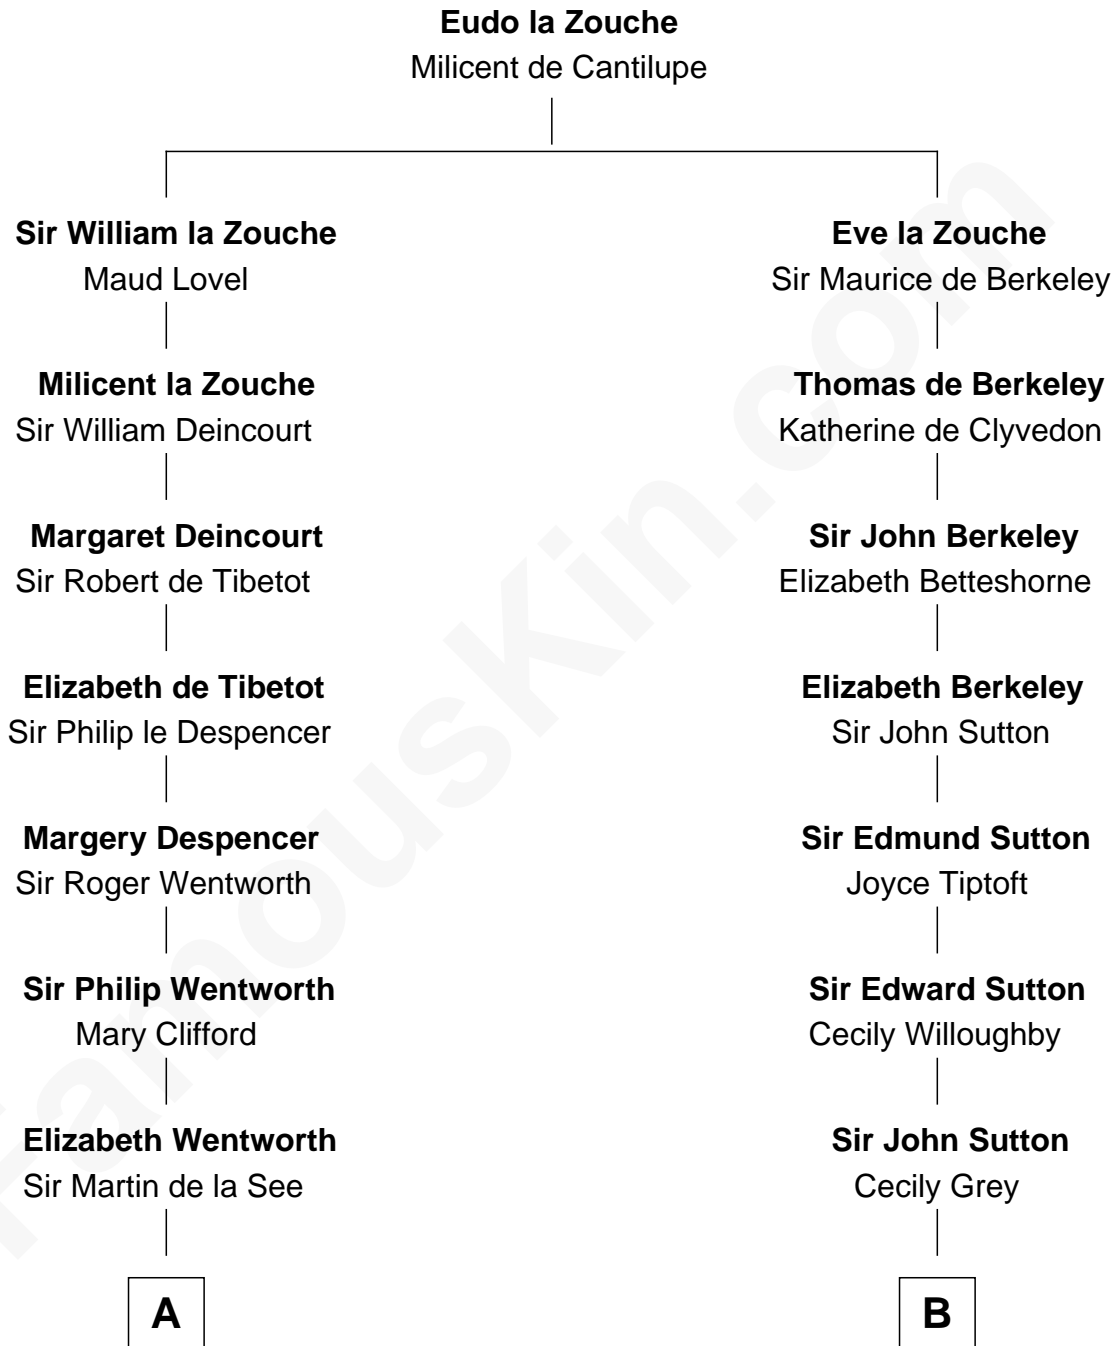

FamousKin.com

Relationship Chart of

Roy Rogers

Cowboy movie actor and singer

17th cousin 4 times removed of

Colonel Robert Gould Shaw

U.S. Civil War leader of film "Glory" fame

C

—
Moses Kibbe
Sarah Everman

—
Jacintha Kibbe
William Womack

—
Archer Womack
Patricia Adeline Hatchett

—
Mattie M. Womack
Andrew E. Slye

—
Roy Rogers
Cowboy movie actor and singer