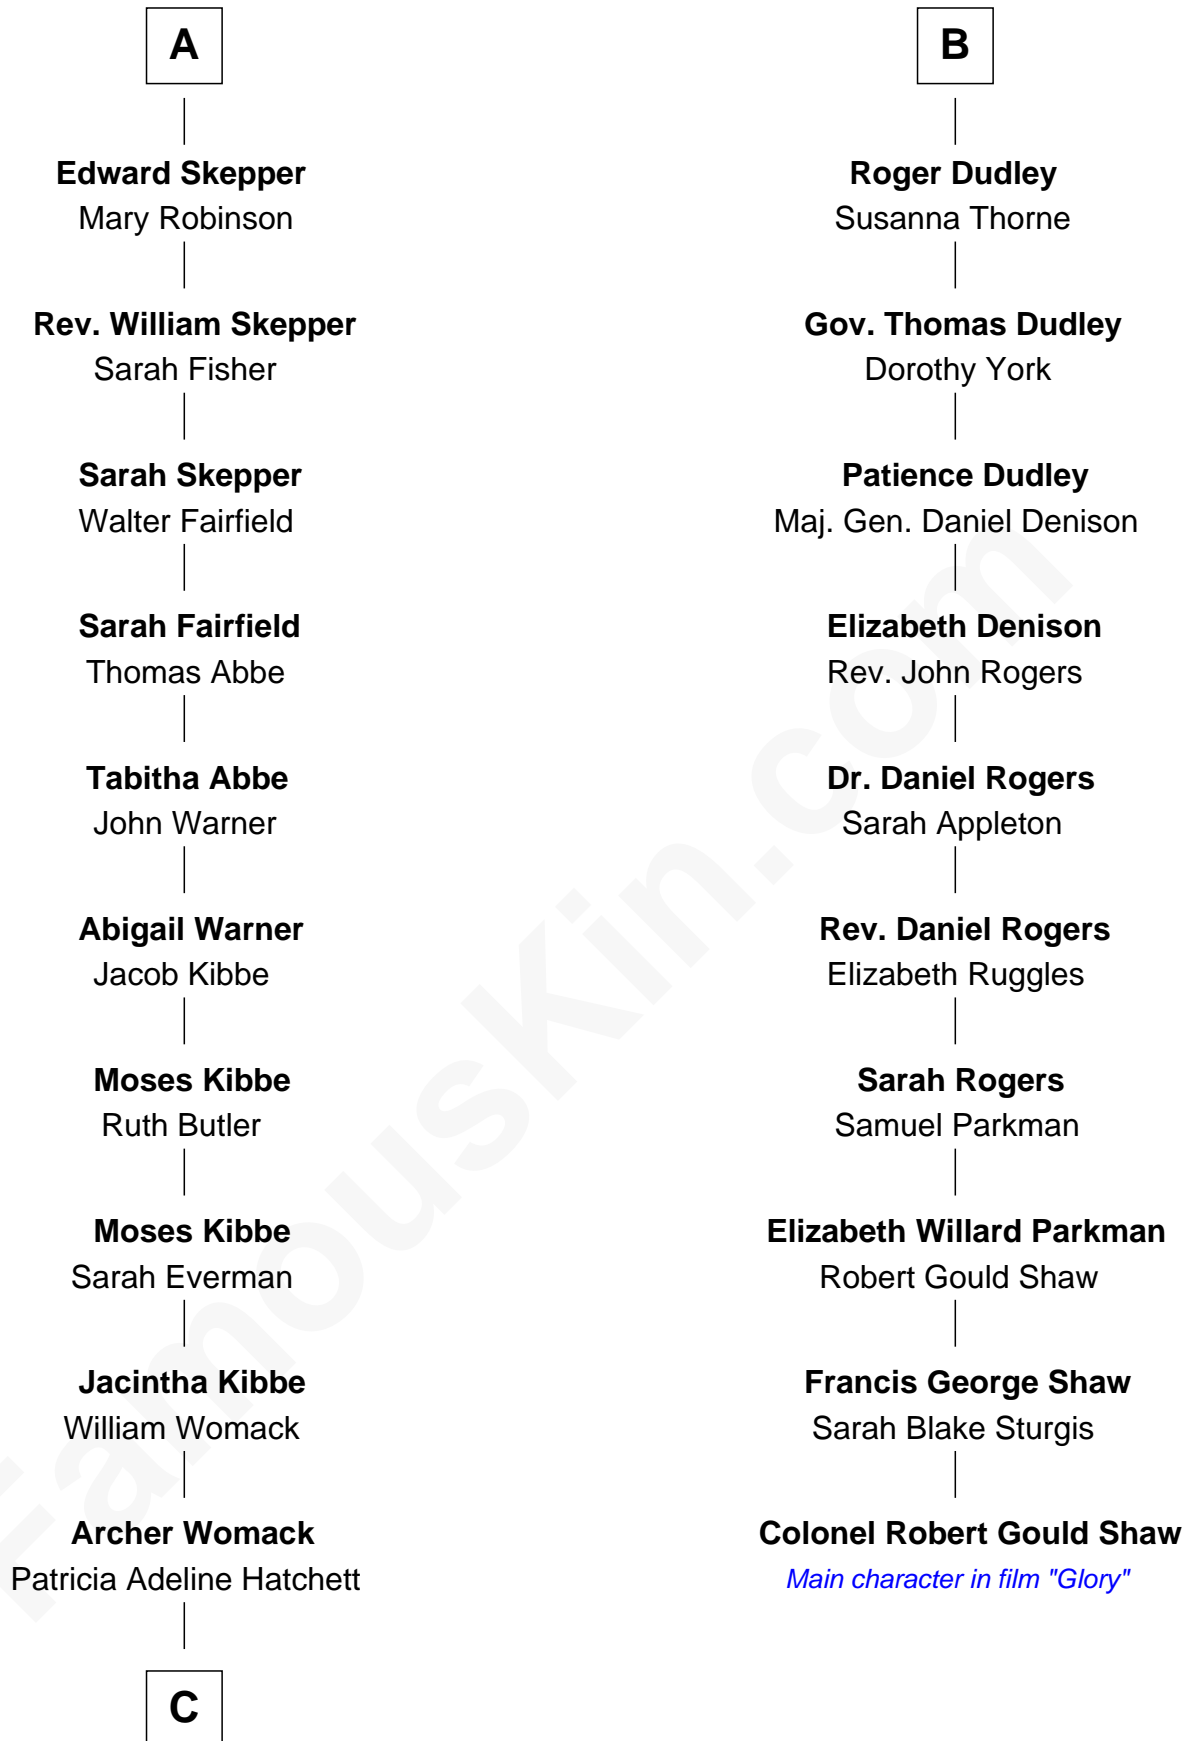

FamousKin.com

Relationship Chart of

Roy Rogers

Cowboy movie actor and singer

16th cousin 2 times removed of

Colonel Robert Gould Shaw

U.S. Civil War leader of film "Glory" fame

Sir Philip le Despencer

Elizabeth - - - - -

Sir Philip le Despencer

Elizabeth de Tibetot

Margery Despencer

Sir Roger Wentworth

Sir Philip Wentworth

Mary Clifford

Elizabeth Wentworth

Alice le Despenser

Sir John Sutton

Sir John Sutton

Constance Blount

Sir John Sutton

Elizabeth Berkeley

Sir Edmund Sutton

Joyce Tiptoft

Sir Edward Sutton

Cecily Willoughby

Sir John Sutton

Cecily Grey

Sir Henry Dudley

- - - - - Ashton

Probable

B