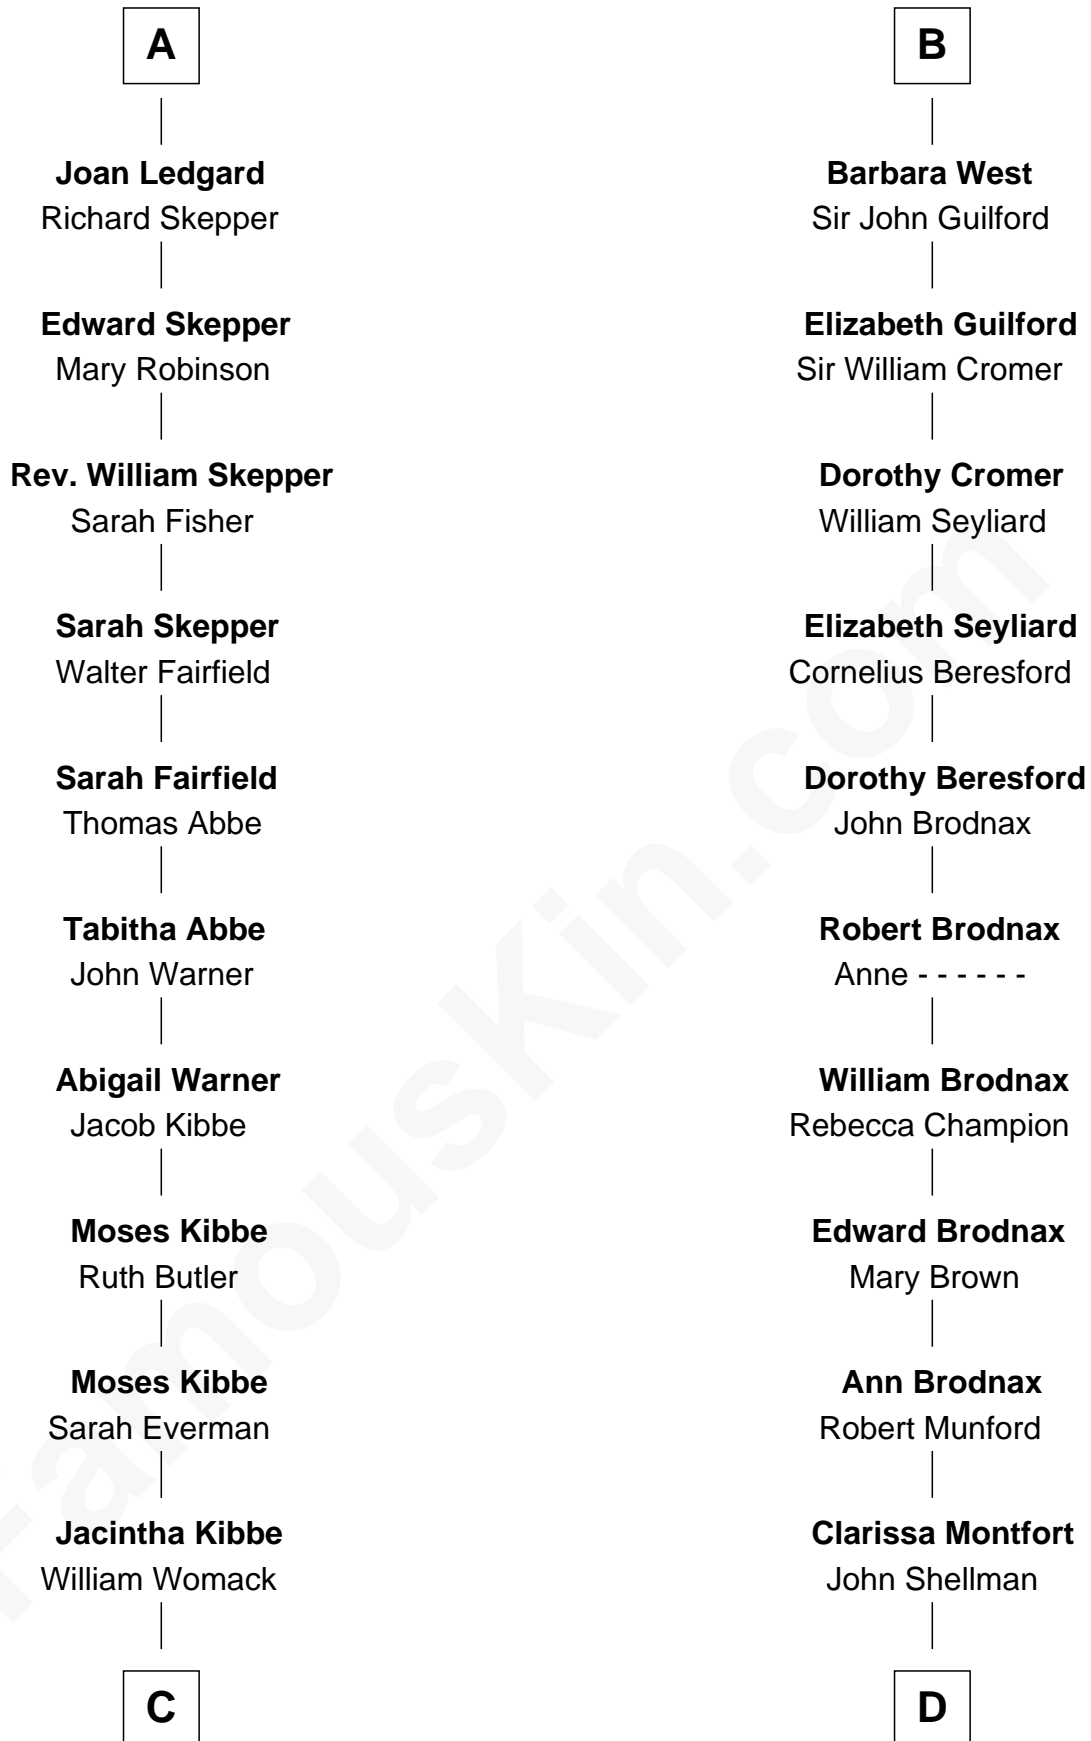

FamousKin.com

Relationship Chart of

Roy Rogers

Cowboy movie actor and singer

19th cousin 2 times removed of

George H. W. Bush

41st U.S. President

C

Archer Womack
Patricia Adeline Hatchett

Mattie M. Womack
Andrew E. Slye

Roy Rogers
Cowboy movie actor and singer

D

Susan Montfort Shellman
Samuel Howard Fay

Harriet Eleanor Fay
Rev. James Smith Bush

Samuel Prescott Bush
Flora Sheldon

Prescott Sheldon Bush
Dorothy Wear Walker

George H. W. Bush
41st U.S. President