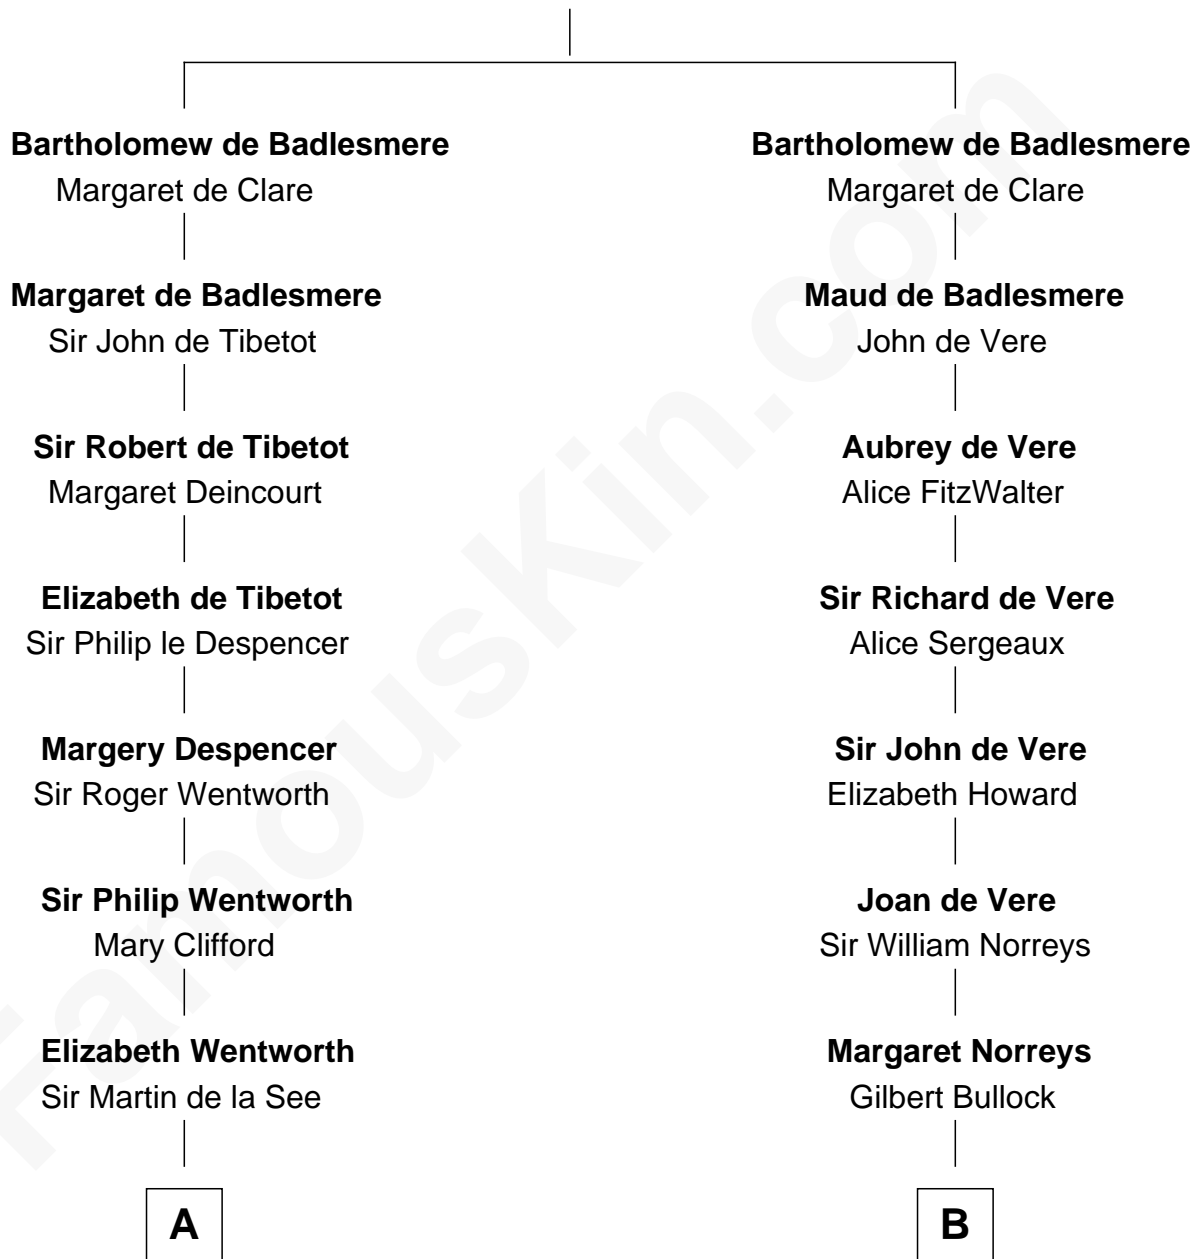

# FamousKin.com Relationship Chart of

**Roy Rogers**

*Cowboy movie actor and singer*

21st cousin of

**George H. W. Bush**

*41st U.S. President*

**Gunselm de Badlesmere**

**C**

**Moses Kibbe**  
Sarah Everman

**Jacintha Kibbe**  
William Womack

**Archer Womack**  
Patricia Adeline Hatchett

**Mattie M. Womack**  
Andrew E. Slye

**Roy Rogers**  
*Cowboy movie actor and singer*

**D**

**Samuel Howard Fay**  
Susan Montfort Shellman

**Harriet Eleanor Fay**  
Rev. James Smith Bush

**Samuel Prescott Bush**  
Flora Sheldon

**Prescott Sheldon Bush**  
Dorothy Wear Walker

**George H. W. Bush**  
*41st U.S. President*