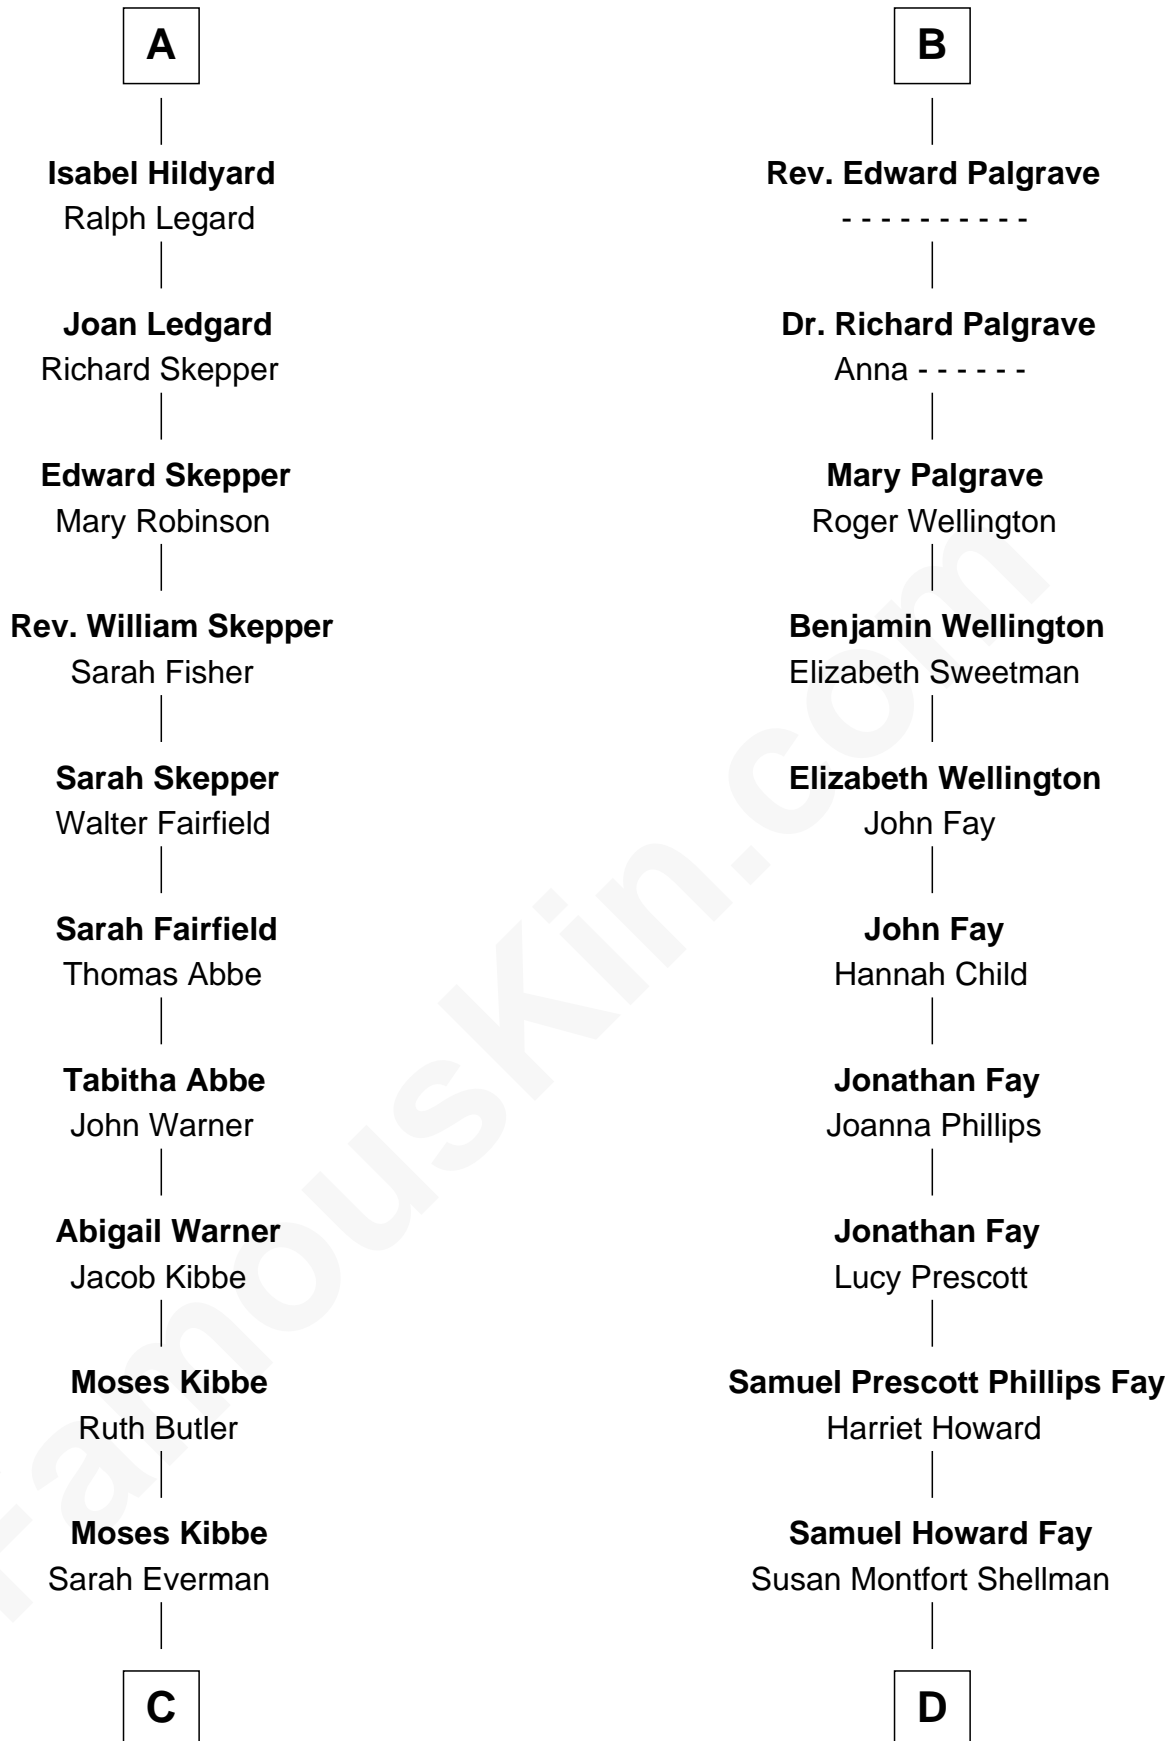

FamousKin.com Relationship Chart of

Roy Rogers

Cowboy movie actor and singer

20th cousin of

George H. W. Bush

41st U.S. President

Elizabeth de Badlesmere

with husband
Sir Edmund Mortimer

with husband
Sir William de Bohun

Sir Roger de Mortimer
Philippa de Montagu

Elizabeth de Bohun
Sir Richard Fitzalan

Edmund Mortimer
Philippa Plantagenet

Elizabeth Fitzalan
Sir Robert Goushill

Elizabeth Mortimer
Sir Henry Percy

Elizabeth Goushill
Sir Robert Wingfield

Elizabeth Percy
Sir John Clifford

Elizabeth Wingfield
Sir William Brandon

Mary Clifford
Sir Philip Wentworth

Eleanor Brandon
John Glemham

Elizabeth Wentworth
Sir Martin de la See

Anne Glemham
Henry Palgrave

Joan de la See
Sir Piers Hildyard

Thomas Palgrave
Alice Gunton

A

B

C

Jacintha Kibbe
William Womack

Archer Womack
Patricia Adeline Hatchett