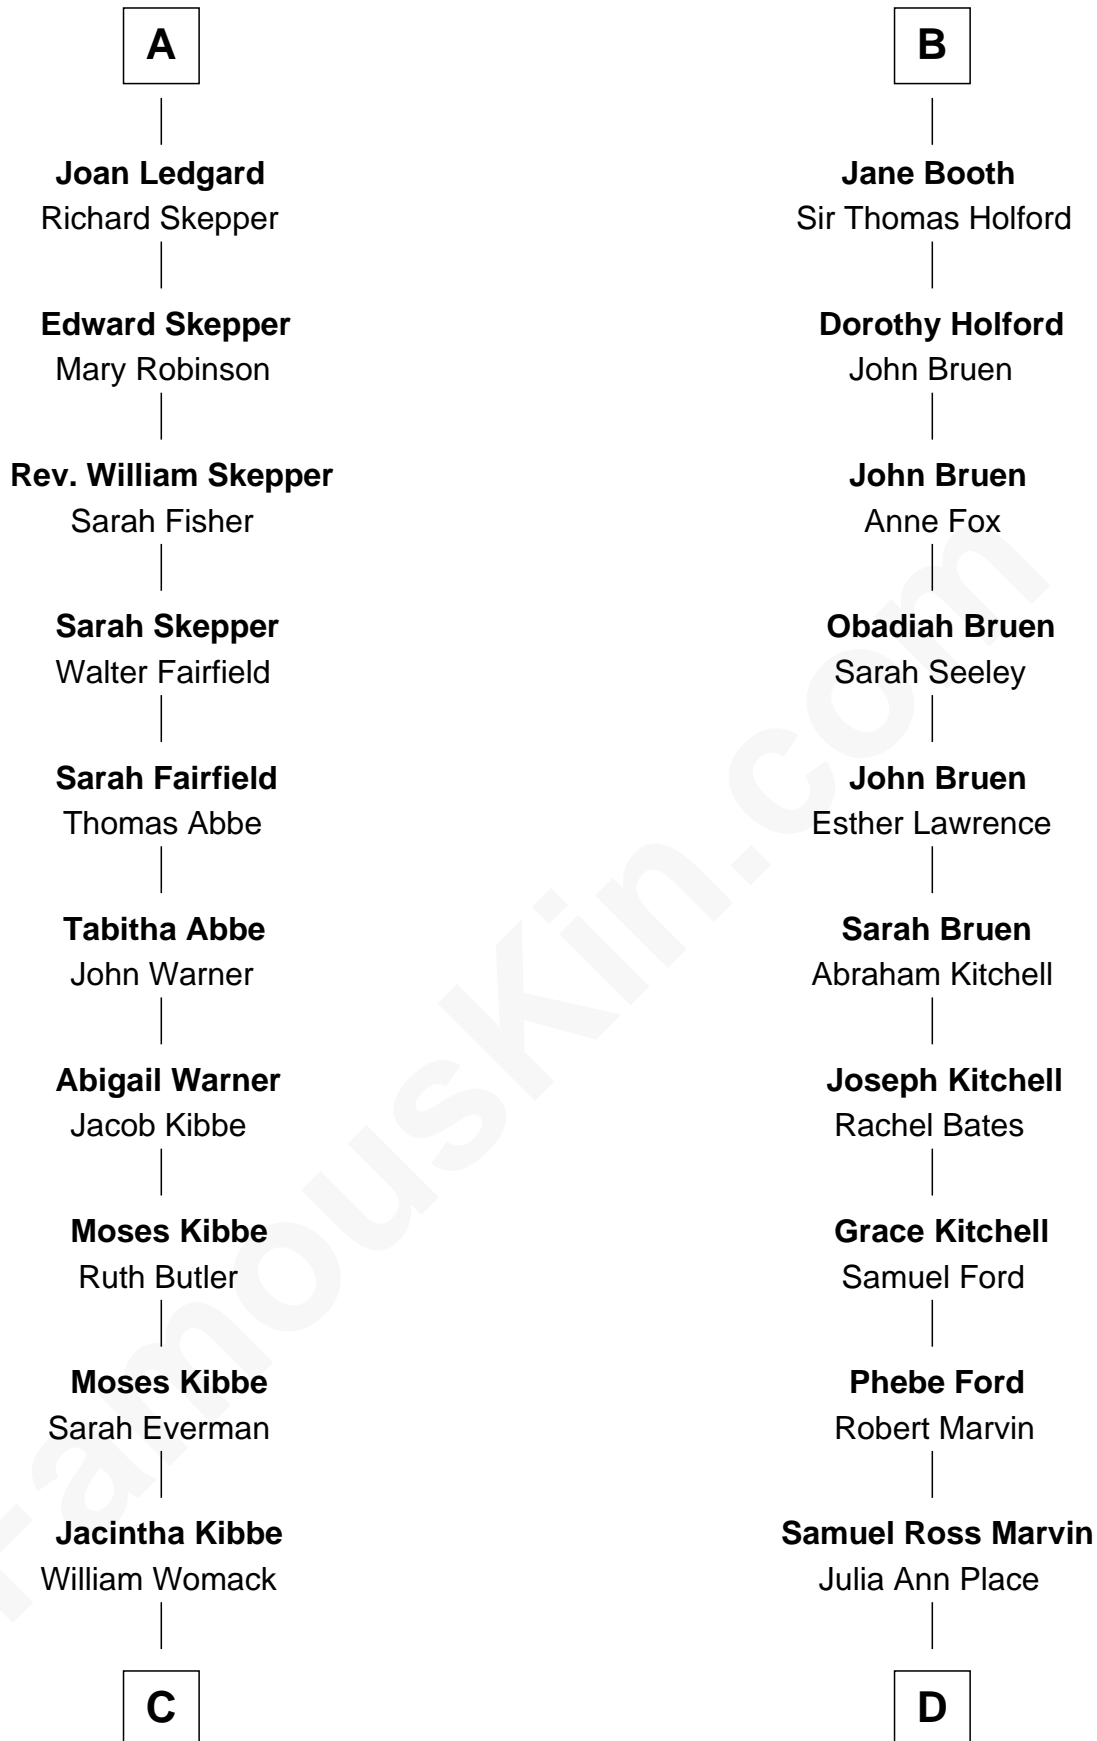

FamousKin.com

Relationship Chart of

Roy Rogers

Cowboy movie actor and singer

19th cousin 1 time removed of

Barbara (Pierce) Bush

First Lady of President George H.W. Bush

Ralph de Stafford

Isabel de la Pole
Thomas Morley

Maud de Swinnerton
Sir John Savage

Anne Morley
Sir John Hastings

Margaret Savage
Sir John Dutton

Elizabeth Hastings
Sir Robert Hildyard

Maude Dutton
Sir William Booth

Sir Piers Hildyard
Joan de la See

Sir George Booth
Katherine Montfort

Isabel Hildyard
Ralph Legard

Sir William Booth
Ellen Montgomery

A

B

C

Archer Womack
Patricia Adeline Hatchett

Mattie M. Womack
Andrew E. Slye