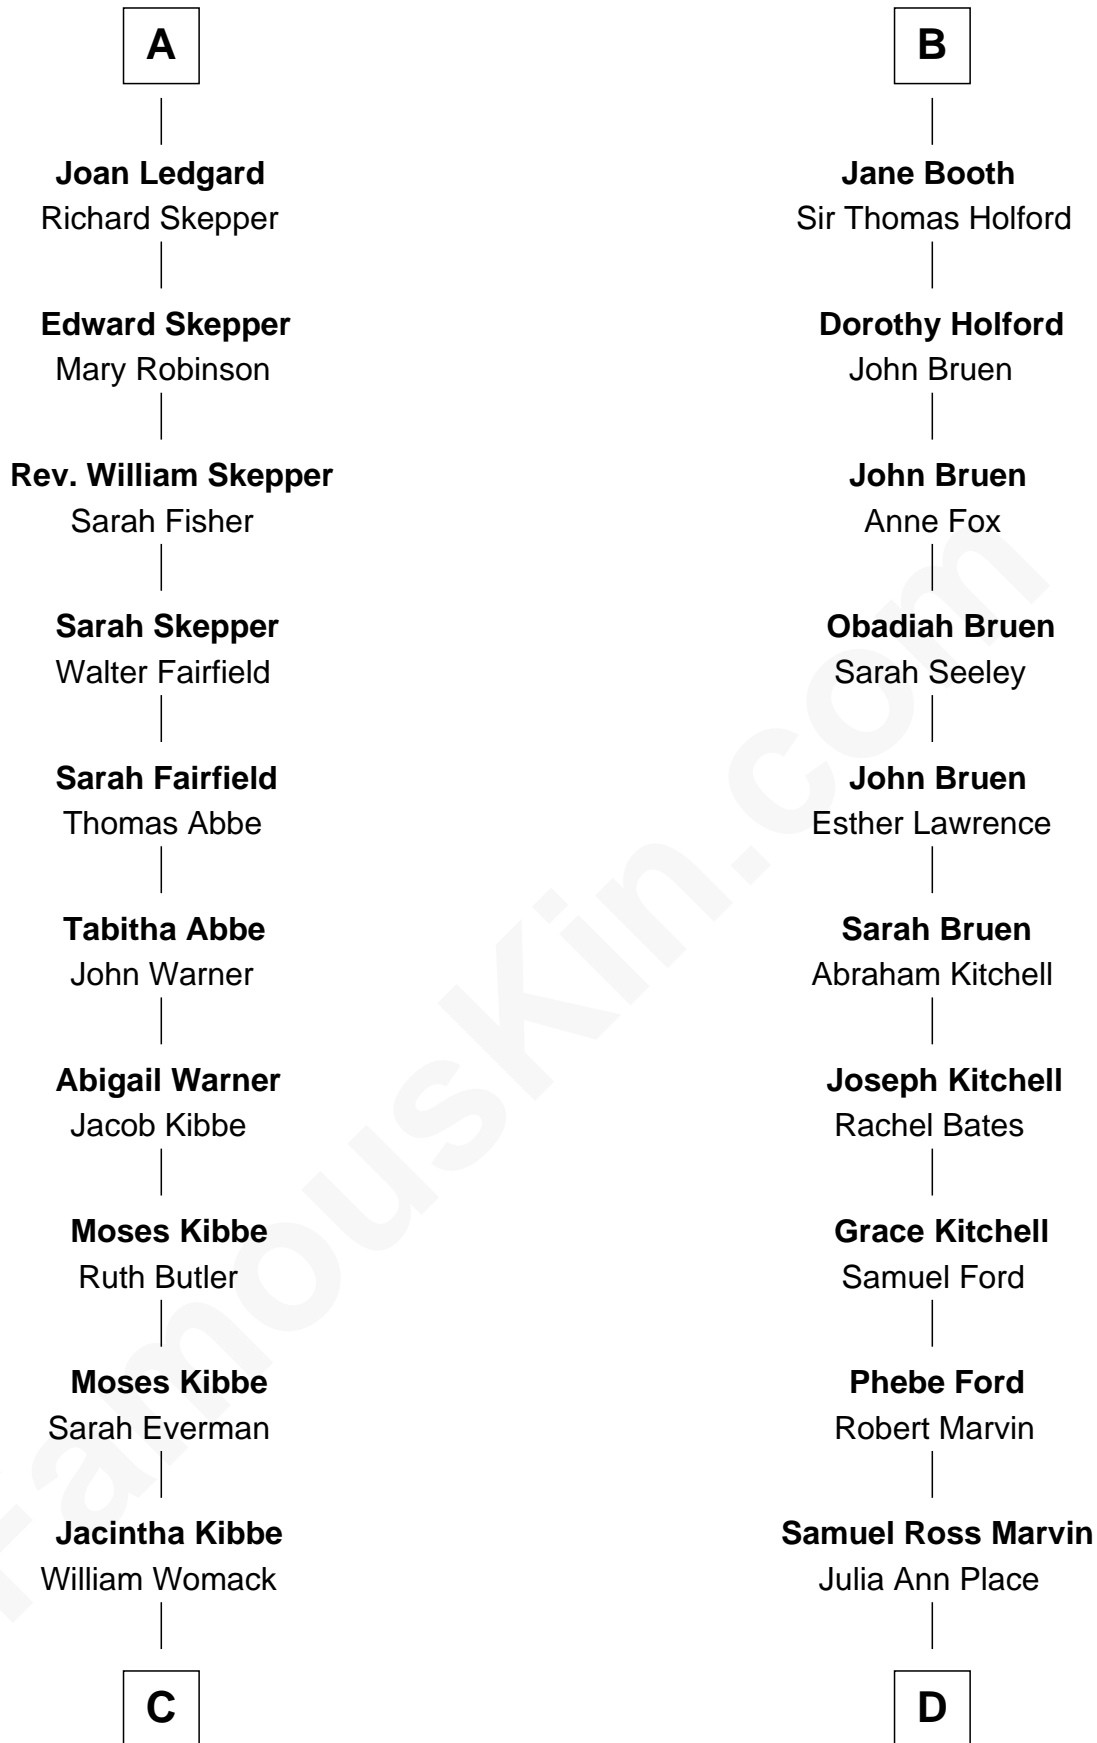

FamousKin.com

Relationship Chart of

Roy Rogers

Cowboy movie actor and singer

19th cousin 2 times removed of

George W. Bush
43rd U.S. President

Ralph de Stafford

with wife
Margaret de Audley

with wife
Katherine de Hastang

Sir Hugh de Stafford
Philippa de Beauchamp

Jane de Stafford
Sir Nicholas Beke

Katherine de Stafford
Michael de la Pole

Elizabeth de Beke
Sir Robert de Swinnerton

Isabel de la Pole
Thomas Morley

Maud de Swinnerton
Sir John Savage

Anne Morley
Sir John Hastings

Margaret Savage
Sir John Dutton

Elizabeth Hastings
Sir Robert Hildyard

Maude Dutton
Sir William Booth

Sir Piers Hildyard
Joan de la See

Sir George Booth
Katherine Montfort

Isabel Hildyard
Ralph Legard

Sir William Booth
Ellen Montgomery

A

B

C

Archer Womack
Patricia Adeline Hatchett

Mattie M. Womack
Andrew E. Slye

Roy Rogers
Cowboy movie actor and singer