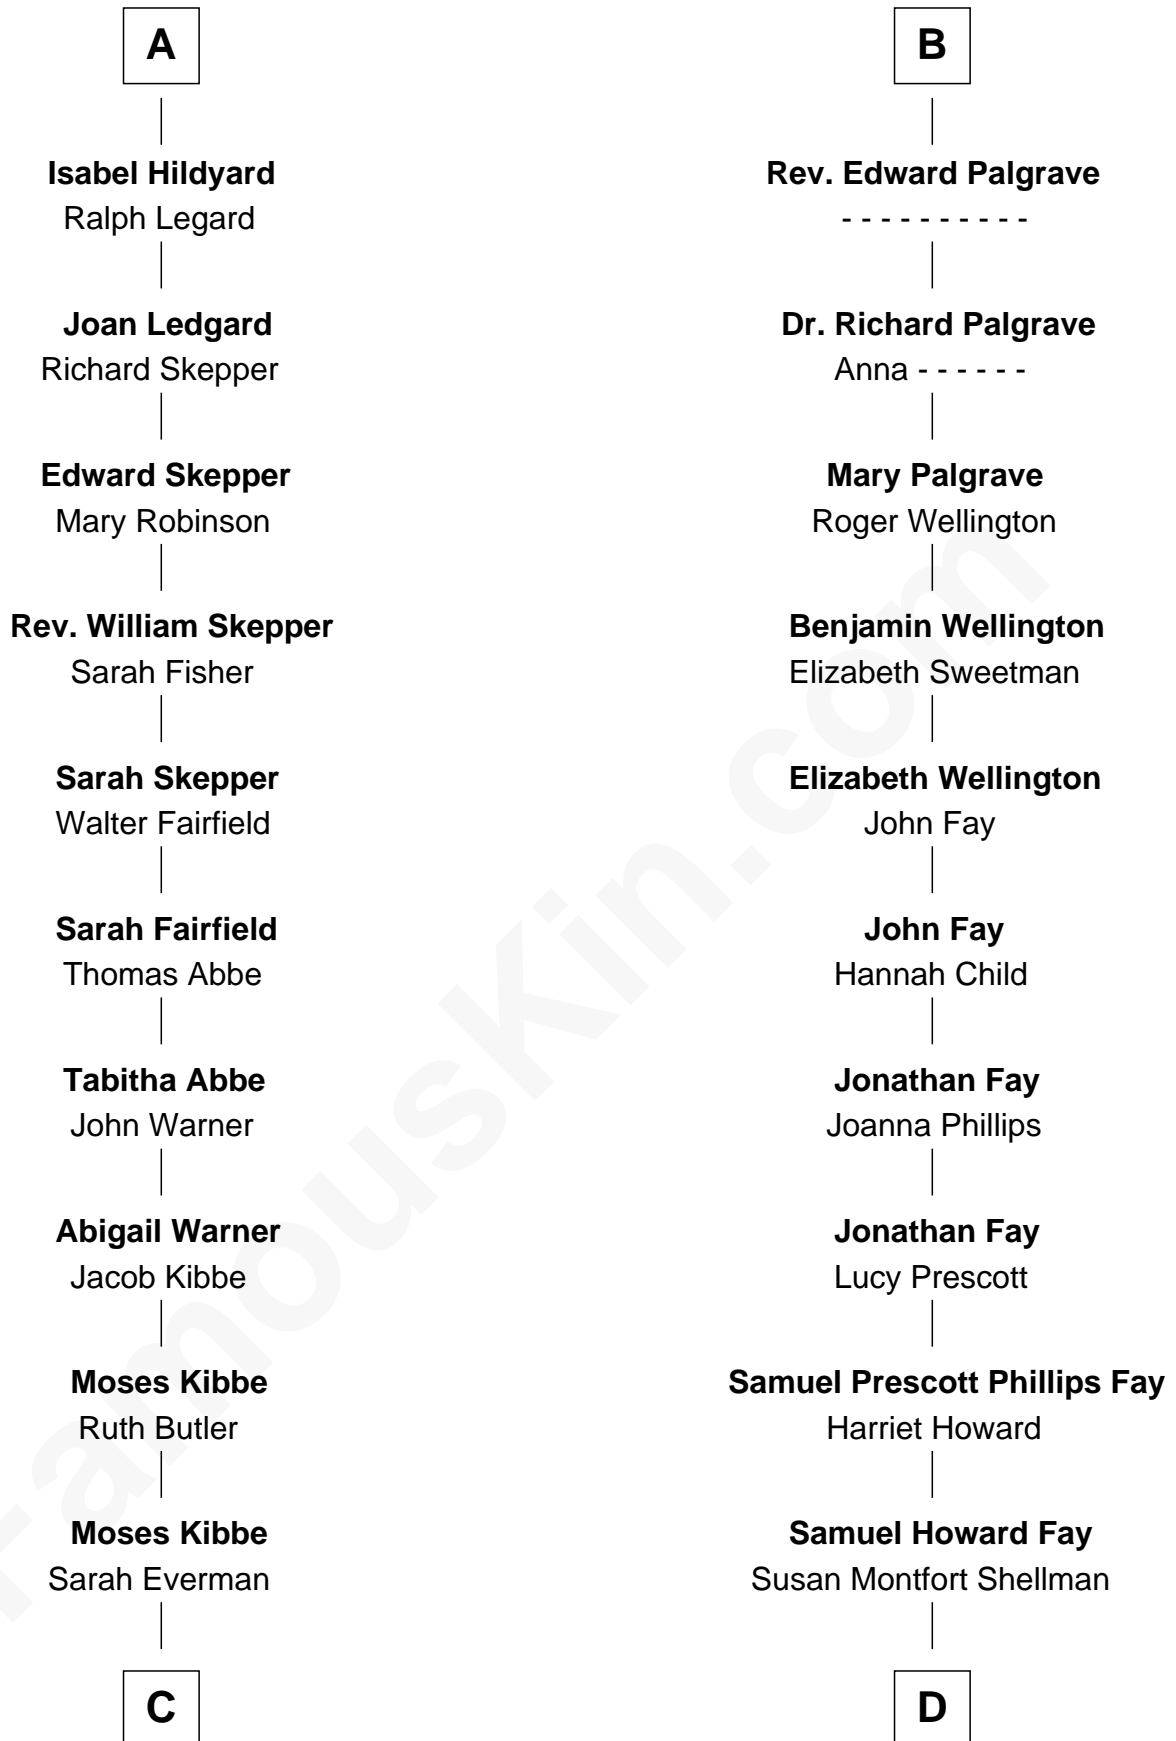

## Relationship Chart of

### Roy Rogers

*Cowboy movie actor and singer*

20th cousin 1 time removed of

**George W. Bush**  
*43rd U.S. President*

**C**

**Jacintha Kibbe**  
William Womack

**Archer Womack**  
Patricia Adeline Hatchett

**Mattie M. Womack**  
Andrew E. Slye

**Roy Rogers**  
*Cowboy movie actor and singer*

**D**

**Harriet Eleanor Fay**  
Rev. James Smith Bush

**Samuel Prescott Bush**  
Flora Sheldon

**Prescott Sheldon Bush**  
Dorothy Wear Walker