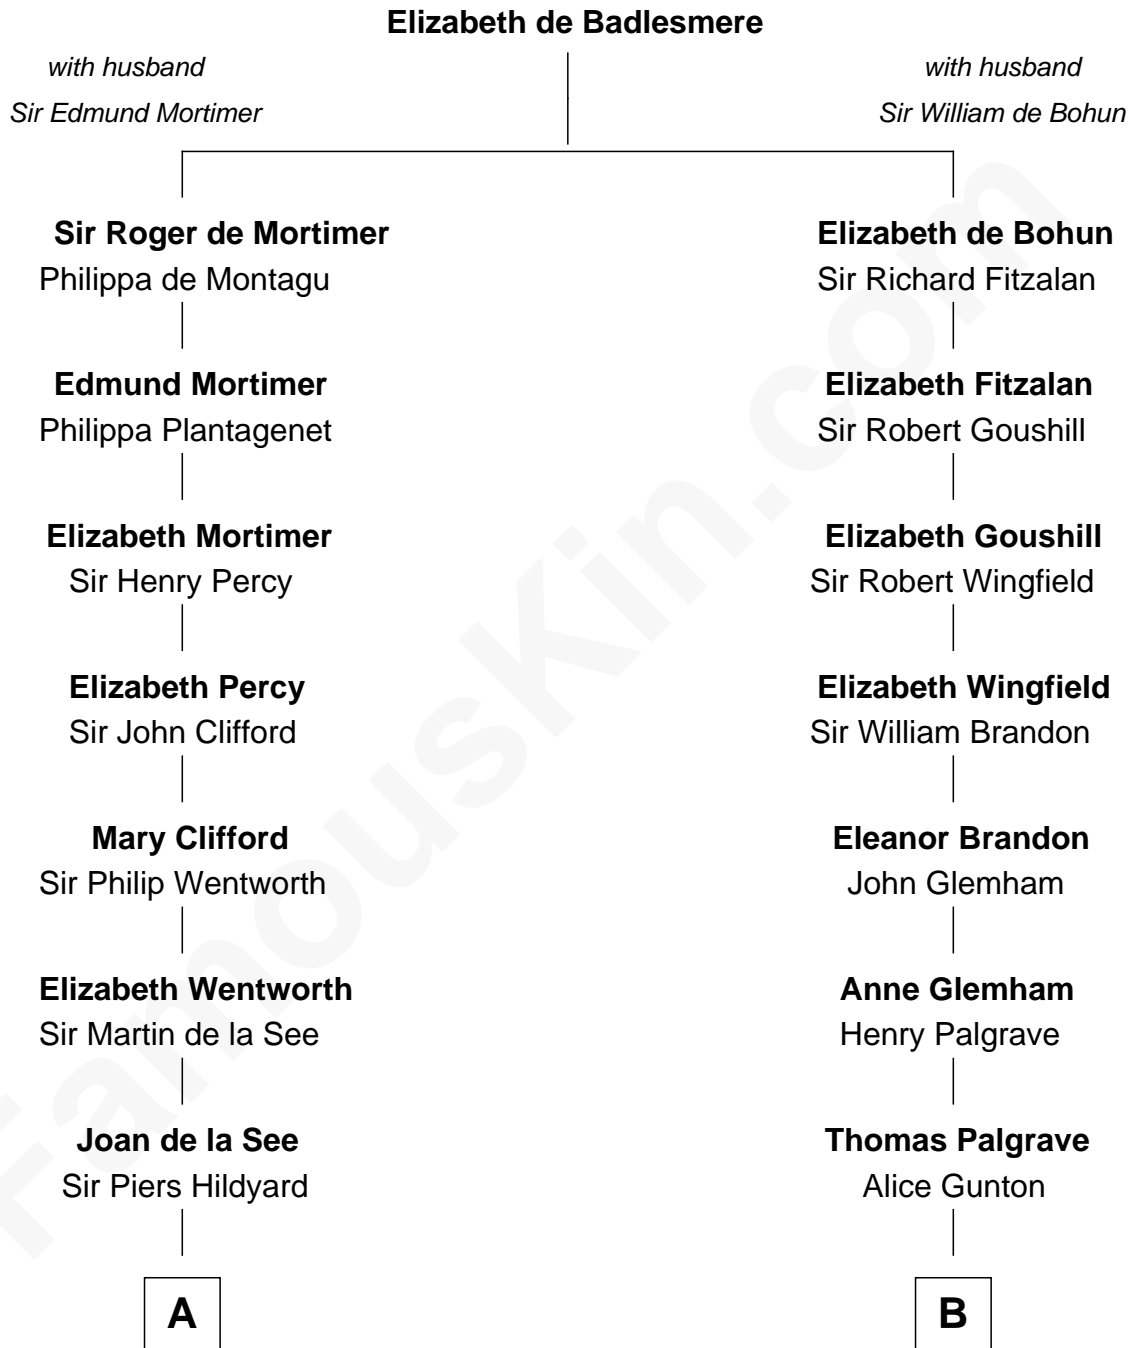

# FamousKin.com

## Relationship Chart of

### Roy Rogers

*Cowboy movie actor and singer*

20th cousin 1 time removed of

**George W. Bush**  
*43rd U.S. President*

**C**

**Jacintha Kibbe**  
William Womack

**Archer Womack**  
Patricia Adeline Hatchett