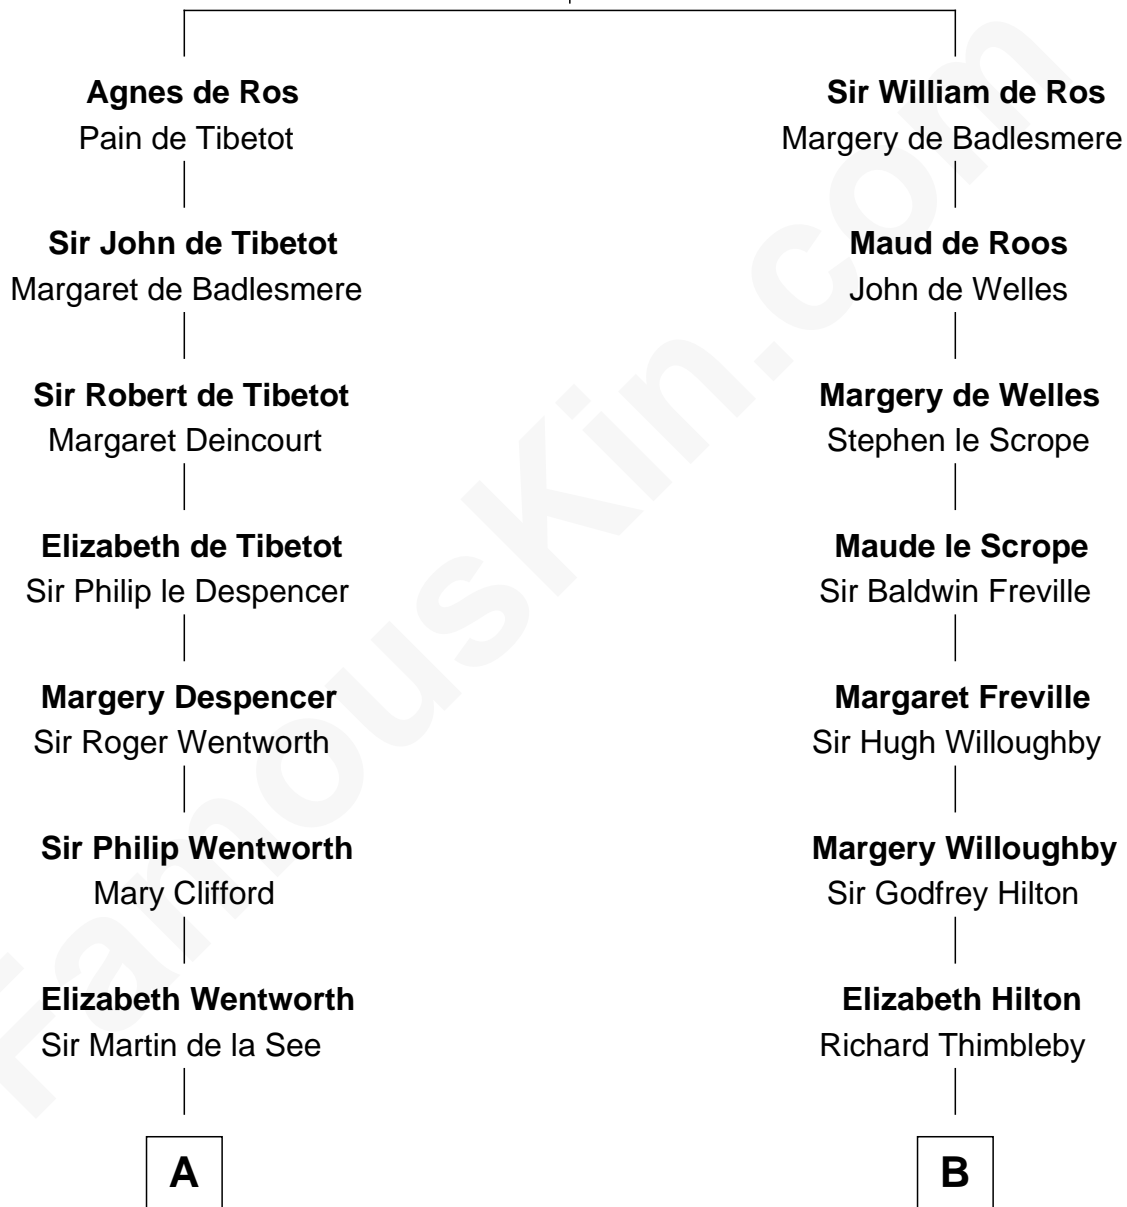

## Relationship Chart of

### Roy Rogers

*Cowboy movie actor and singer*

18th cousin 3 times removed of

### Lucretia (Rudolph) Garfield

*First Lady of President James Garfield*

**William de Ros**  
Maude de Vaux

**C**

**Moses Kibbe**  
Sarah Everman

**Jacintha Kibbe**  
William Womack

**Archer Womack**  
Patricia Adeline Hatchett