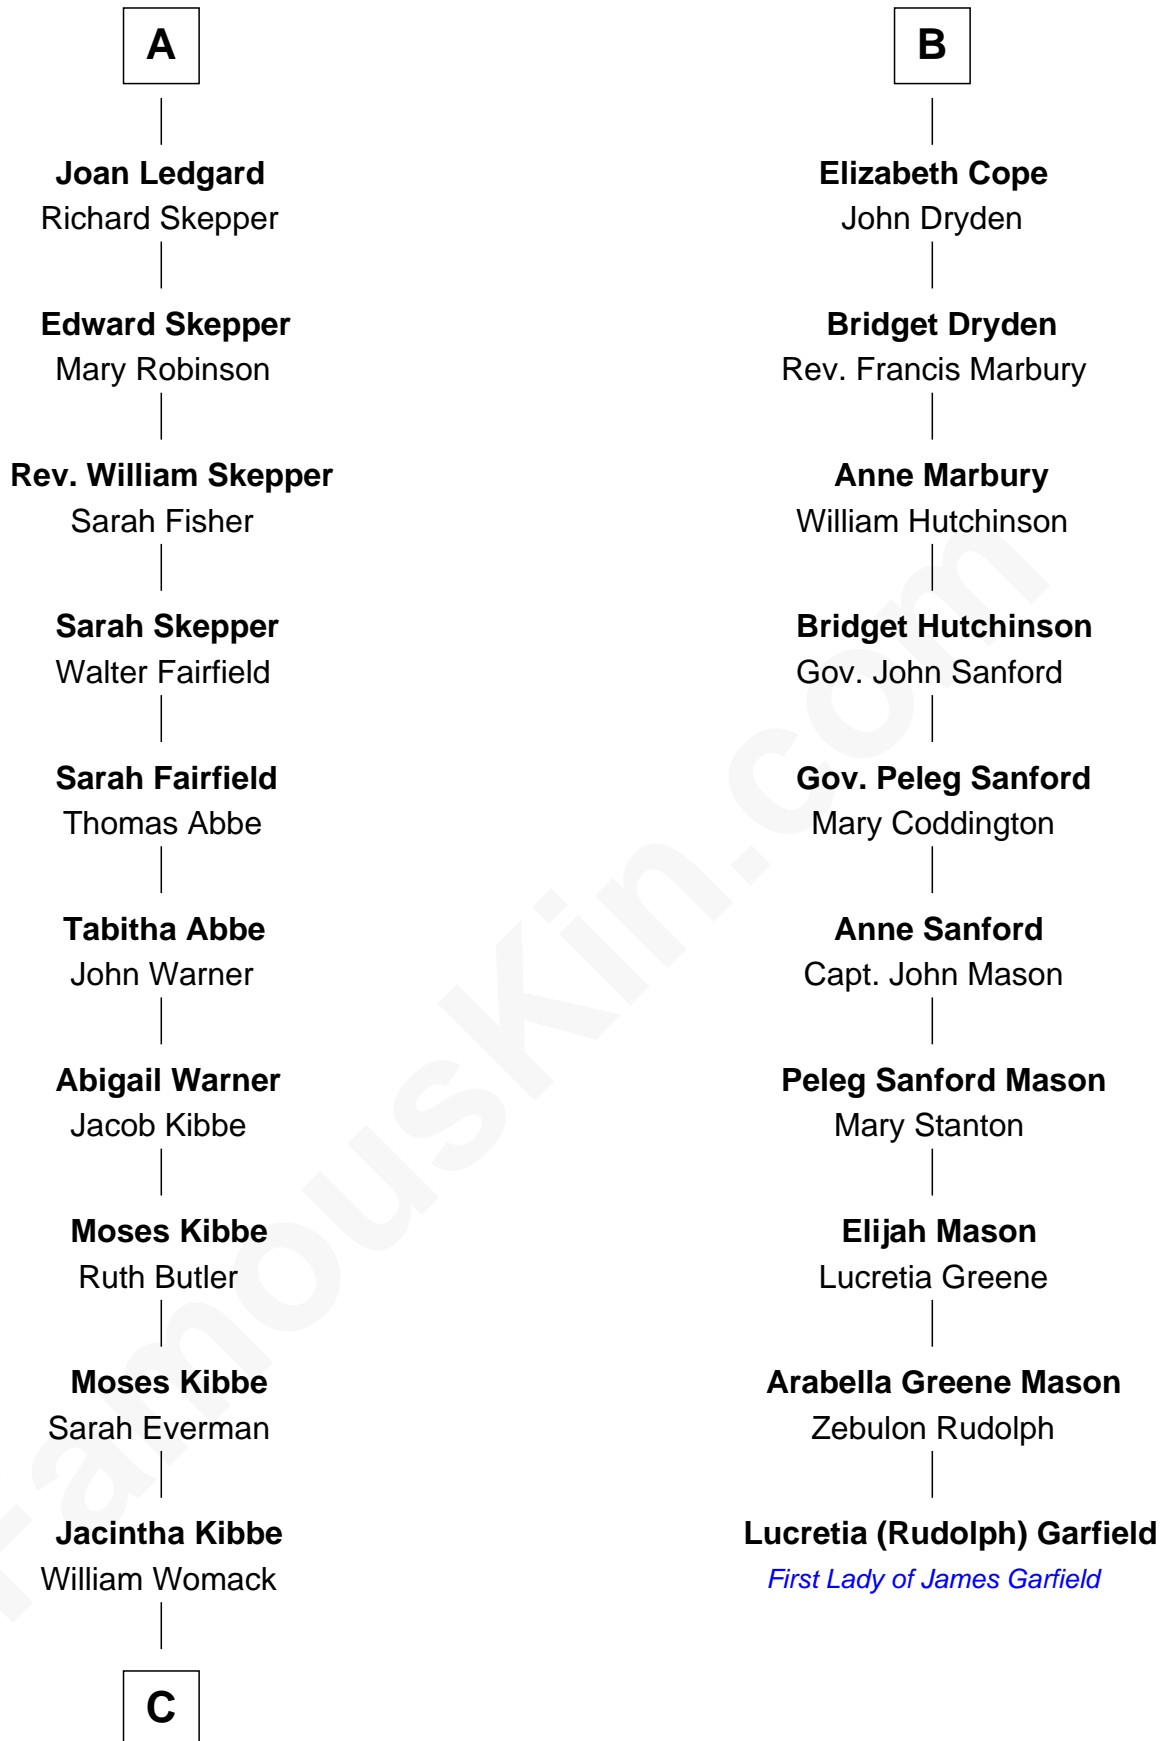

## Relationship Chart of

### Roy Rogers

*Cowboy movie actor and singer*

**16th cousin 3 times removed of**

### Lucretia (Rudolph) Garfield

*First Lady of President James Garfield*

**C**

—  
**Archer Womack**  
Patricia Adeline Hatchett

—  
**Mattie M. Womack**  
Andrew E. Slye

—  
**Roy Rogers**  
*Cowboy movie actor and singer*