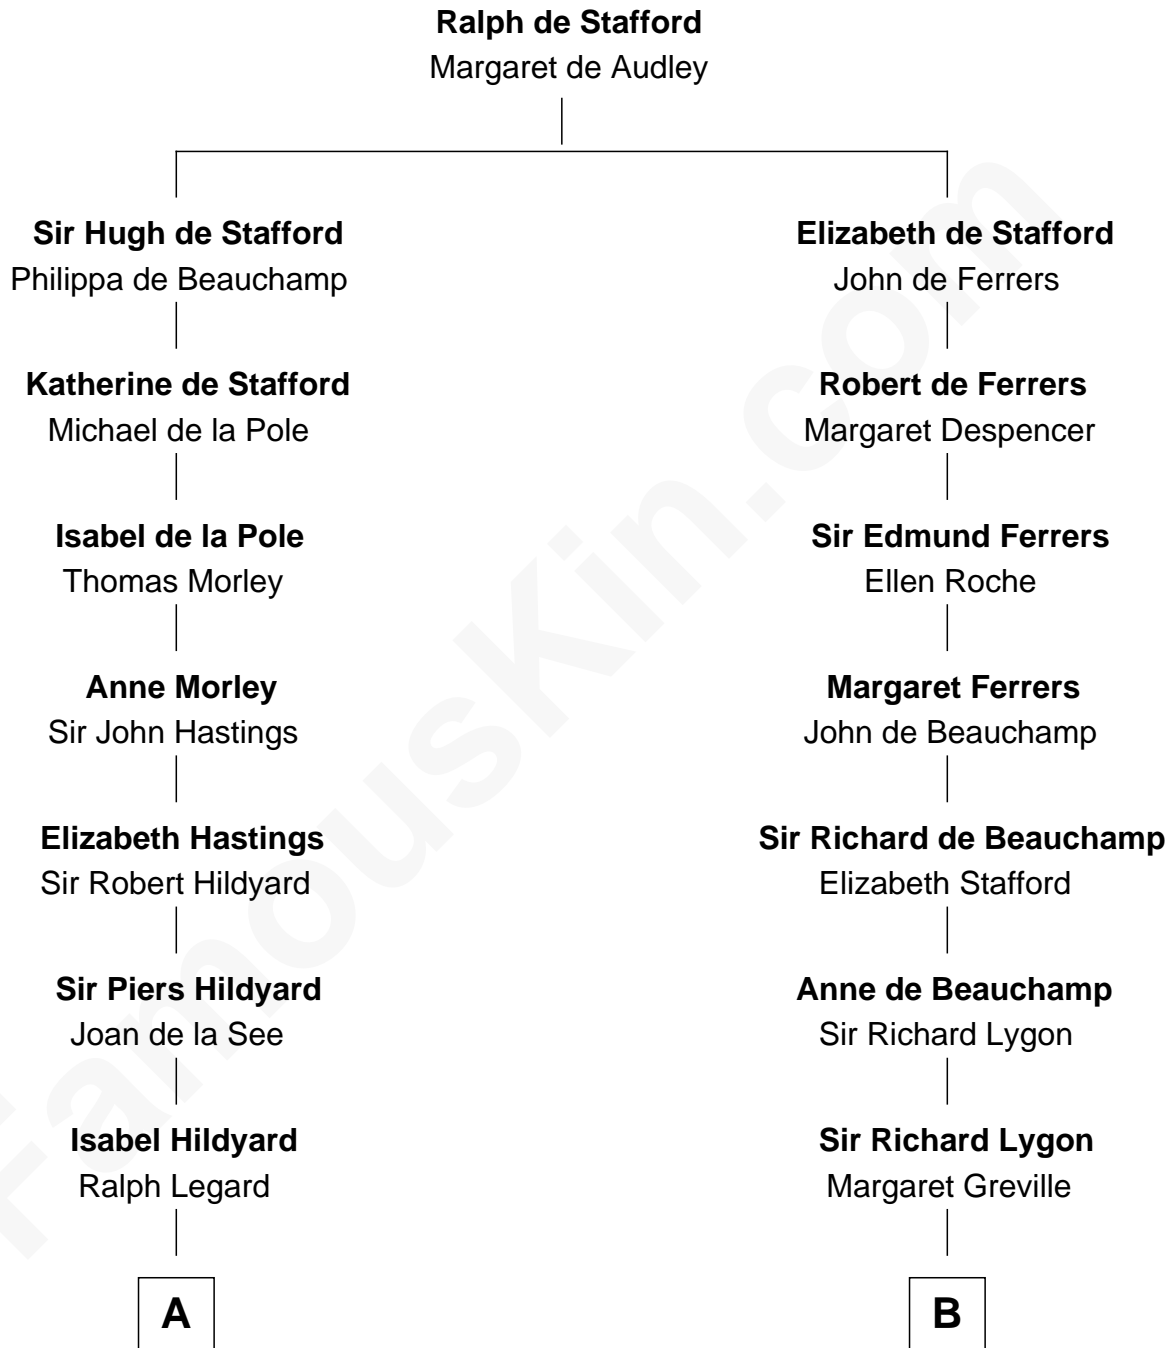

FamousKin.com

Relationship Chart of

Roy Rogers

Cowboy movie actor and singer

19th cousin 1 time removed of

Adlai Stevenson II

31st Governor of Illinois

C

Archer Womack
Patricia Adeline Hatchett

Mattie M. Womack
Andrew E. Slye

Roy Rogers
Cowboy movie actor and singer

D

Mary Peachy Frye
Rev. Lewis Warner Green

Letitia Green
Adlai Ewing Stevenson

Lewis Green Stevenson
Helen Louise Davis