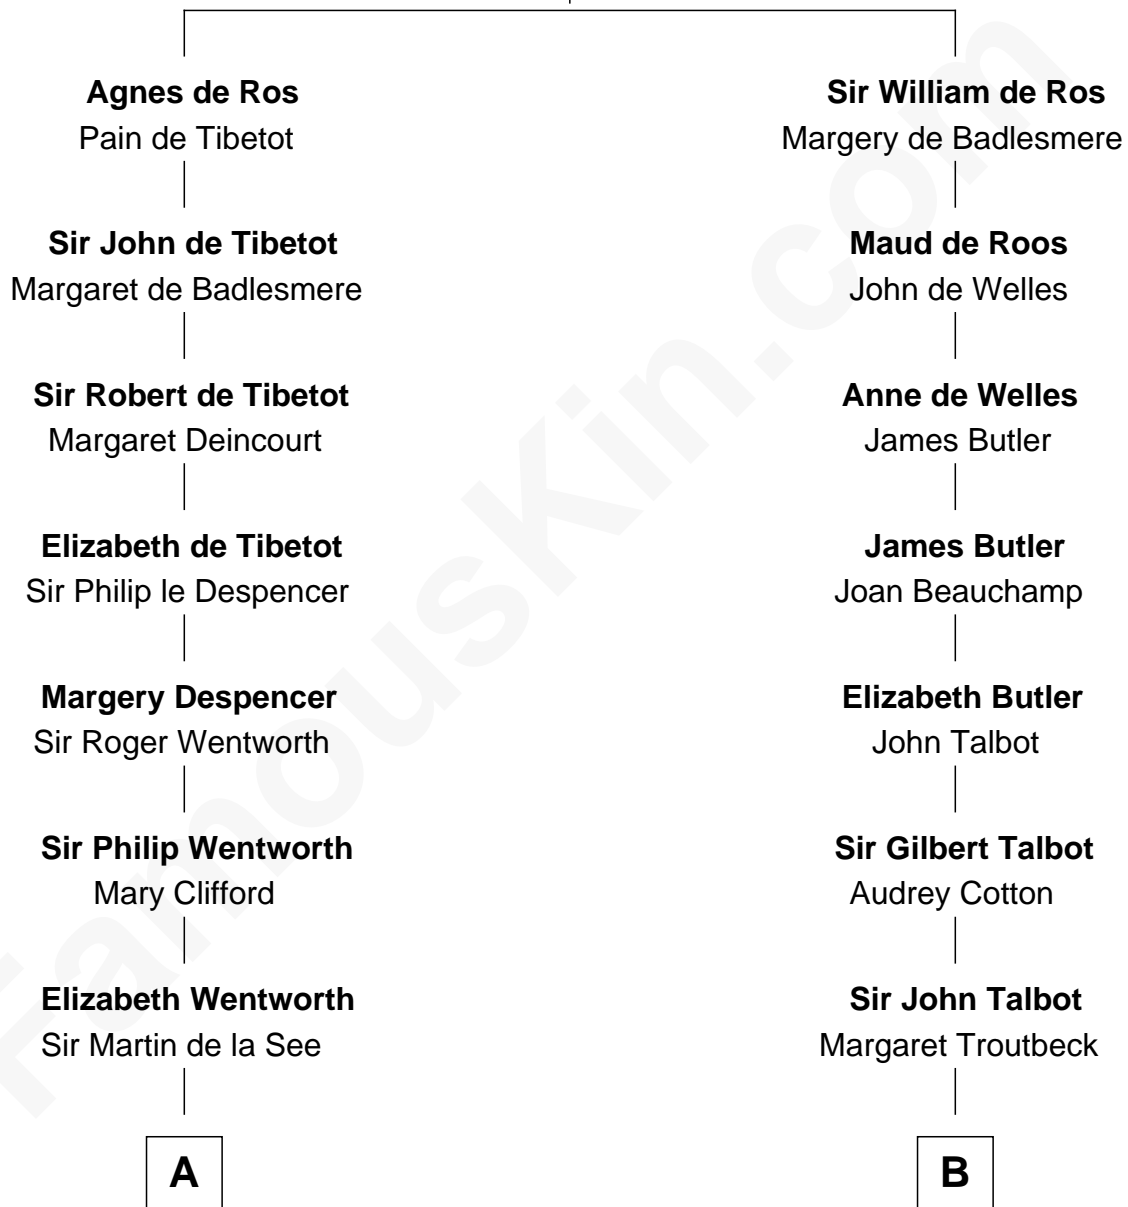

FamousKin.com

Relationship Chart of

Roy Rogers

Cowboy movie actor and singer

19th cousin 2 times removed of

Norman Rockwell

American Artist

William de Ros

Maude de Vaux

C

Moses Kibbe
Sarah Everman

Jacintha Kibbe
William Womack

Archer Womack
Patricia Adeline Hatchett

Mattie M. Womack
Andrew E. Slye

Roy Rogers
Cowboy movie actor and singer

D