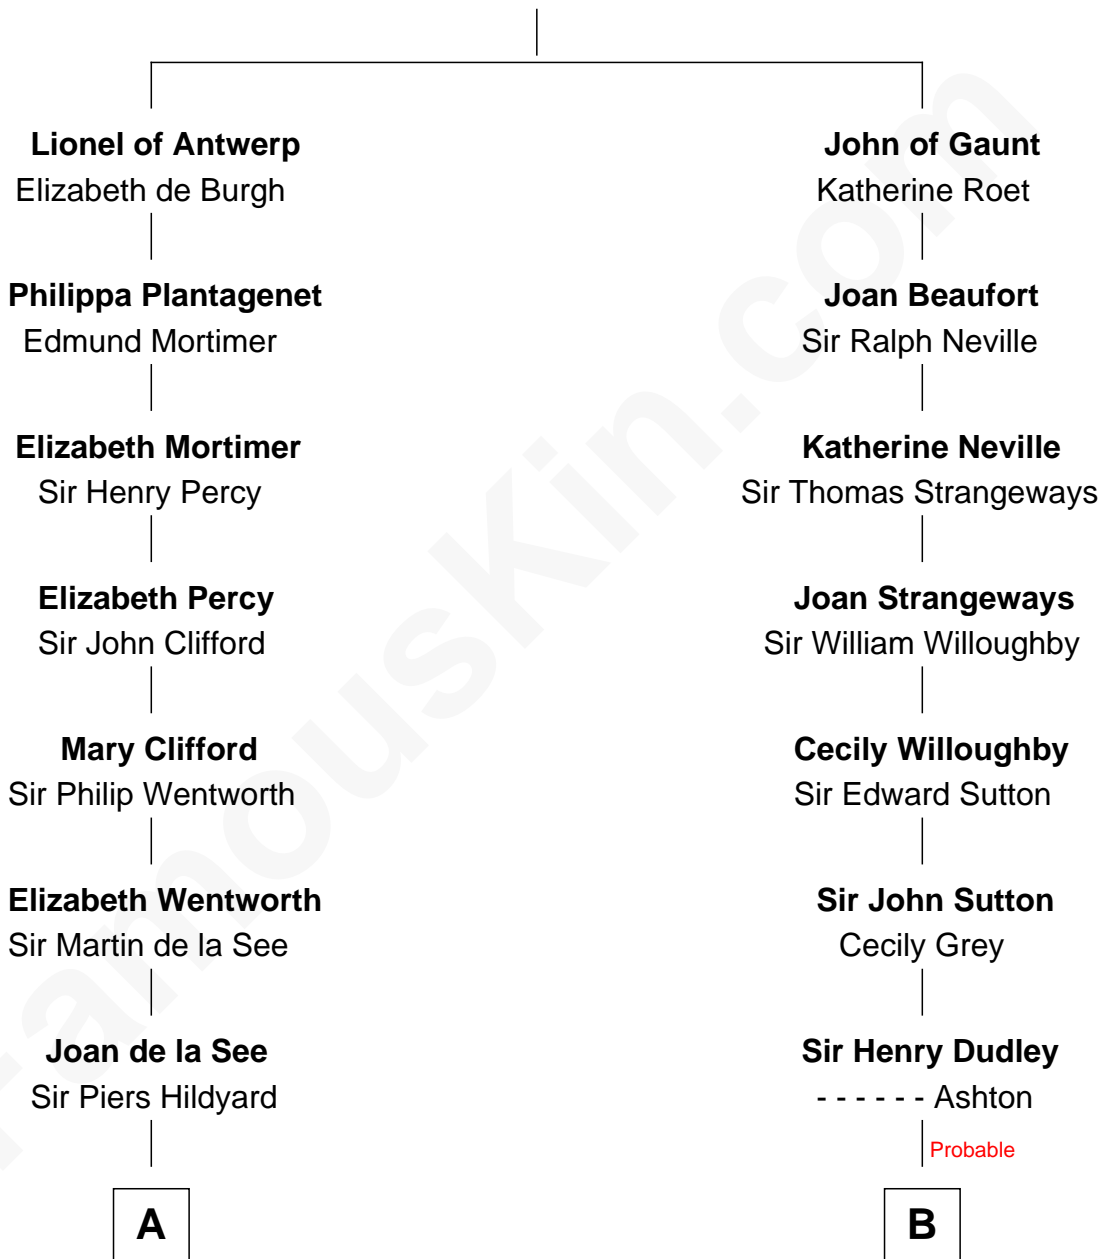

FamousKin.com

Relationship Chart of

Roy Rogers

Cowboy movie actor and singer

14th cousin 6 times removed of

Nicholas Gilman

Signer of the U.S. Constitution

Edward III, King of England

Philippa of Hainault

C

—
Jacintha Kibbe
William Womack

—
Archer Womack
Patricia Adeline Hatchett

—
Mattie M. Womack
Andrew E. Slye

—
Roy Rogers
Cowboy movie actor and singer

FamousKin.com