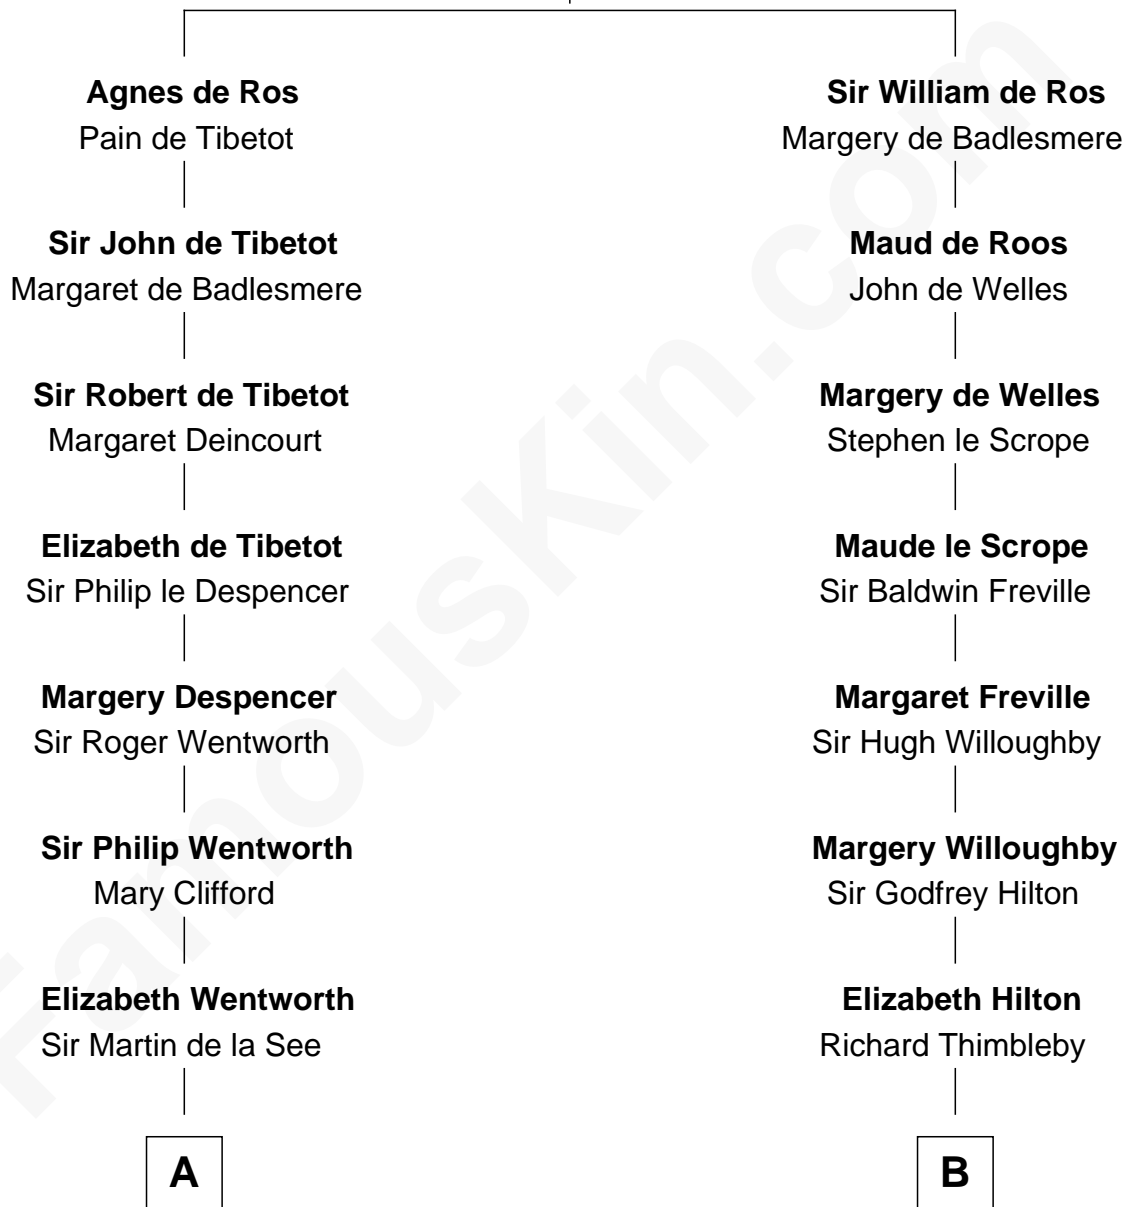

FamousKin.com

Relationship Chart of

Roy Rogers

Cowboy movie actor and singer

16th cousin 5 times removed of

Nicholas Gilman

Signer of the U.S. Constitution

William de Ros
Maude de Vaux

C

—
Moses Kibbe
Sarah Everman

—
Jacintha Kibbe
William Womack

—
Archer Womack
Patricia Adeline Hatchett

—
Mattie M. Womack
Andrew E. Slye

—
Roy Rogers
Cowboy movie actor and singer