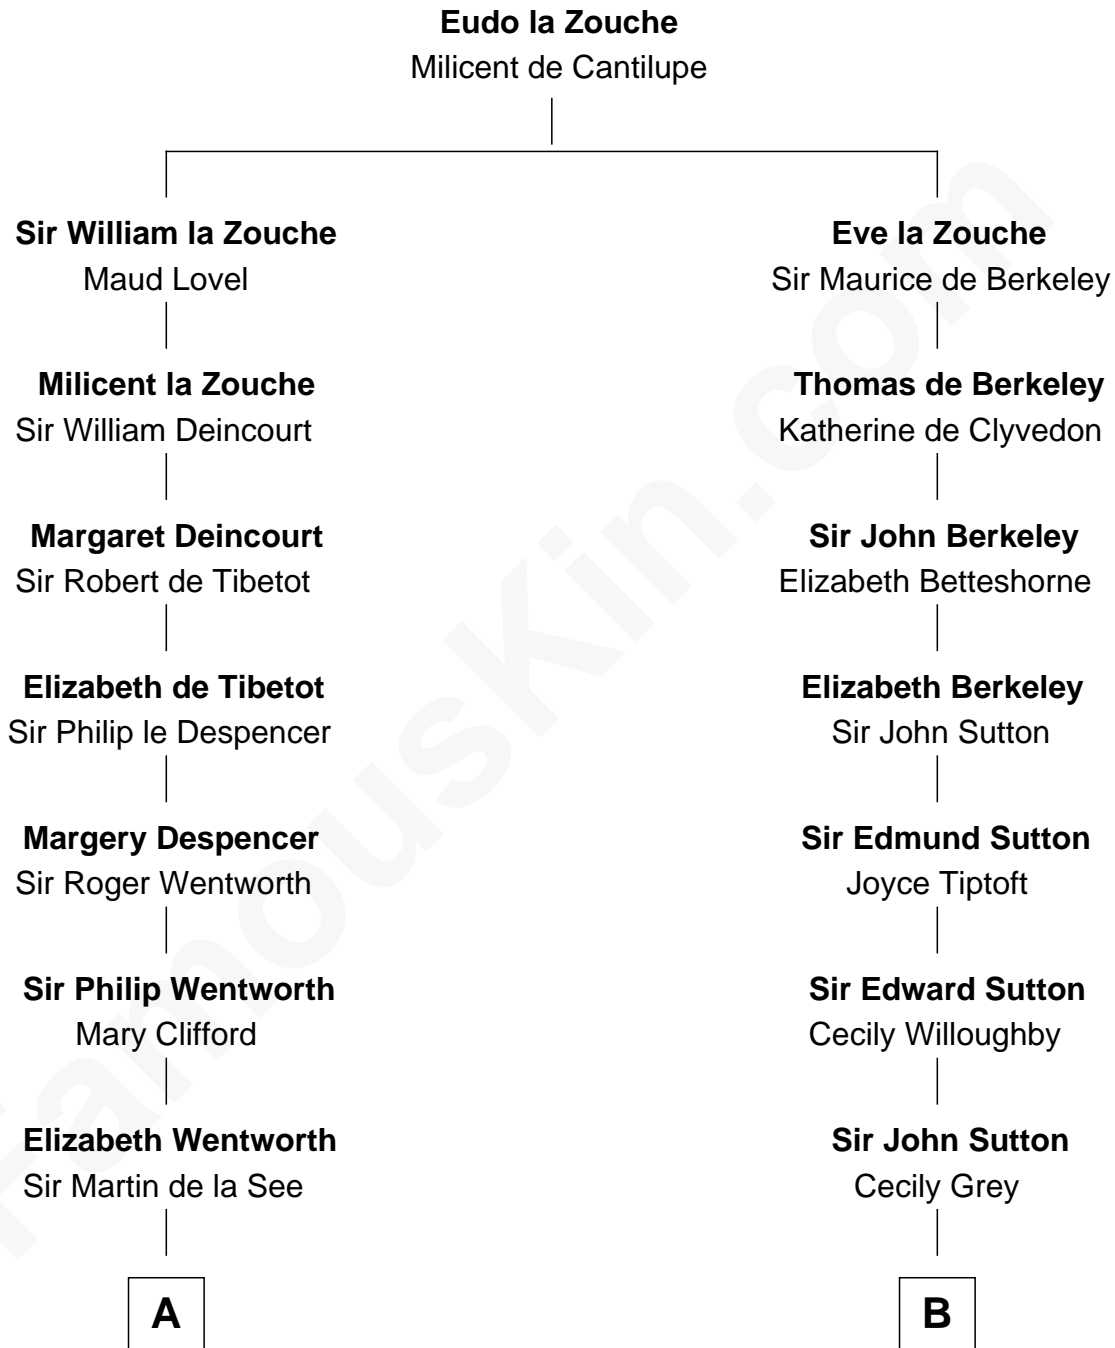

Nicholas Gilman

Signer of the U.S. Constitution