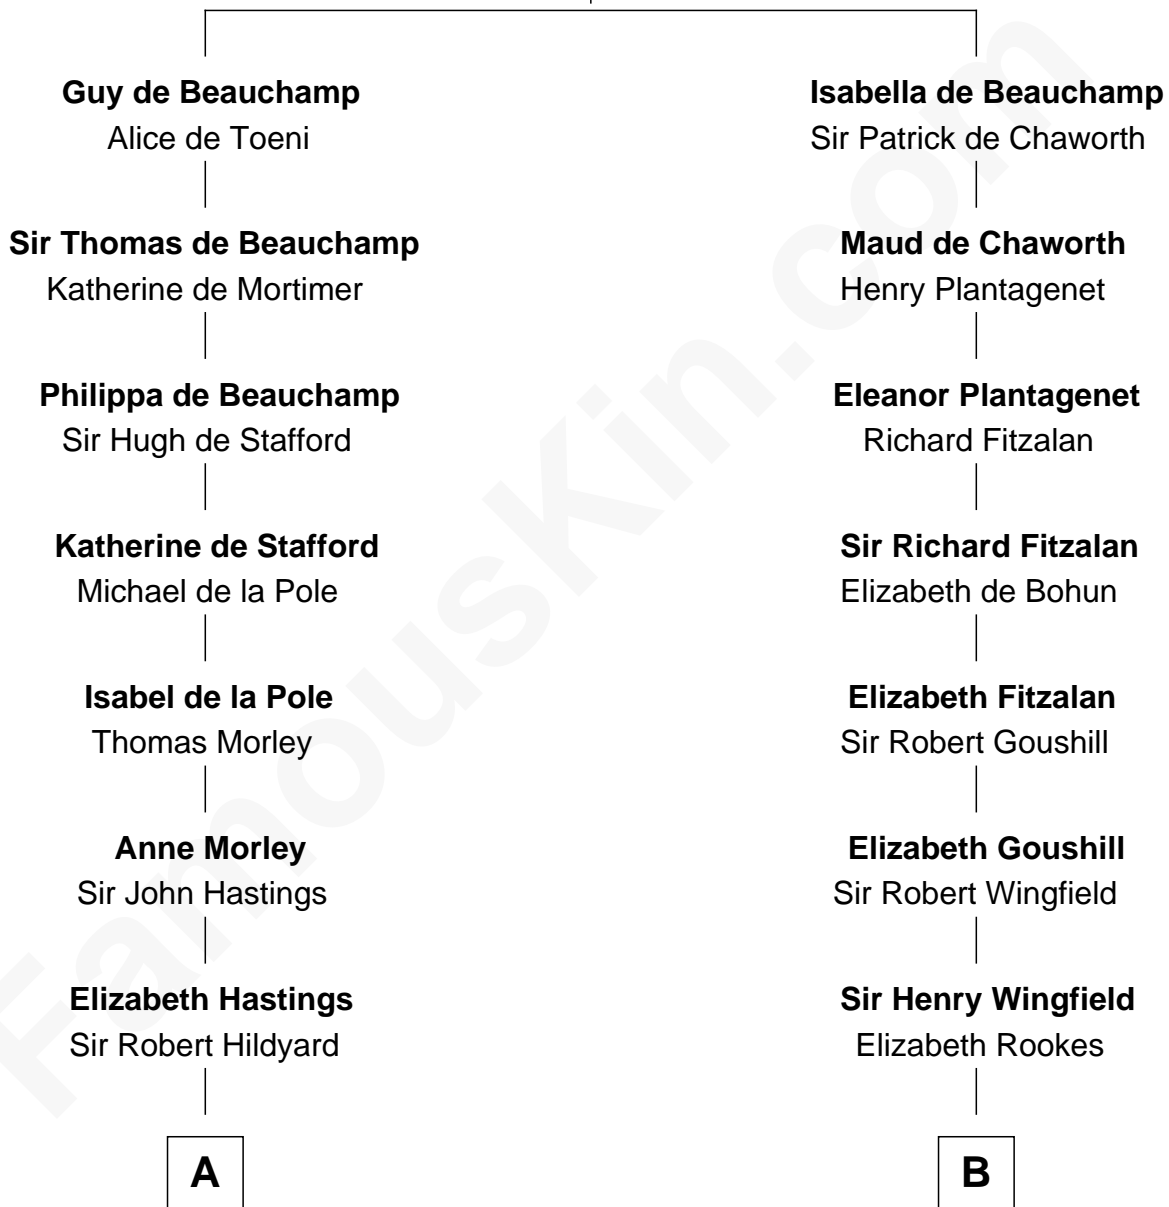

William de Beauchamp

Maud FitzJohn