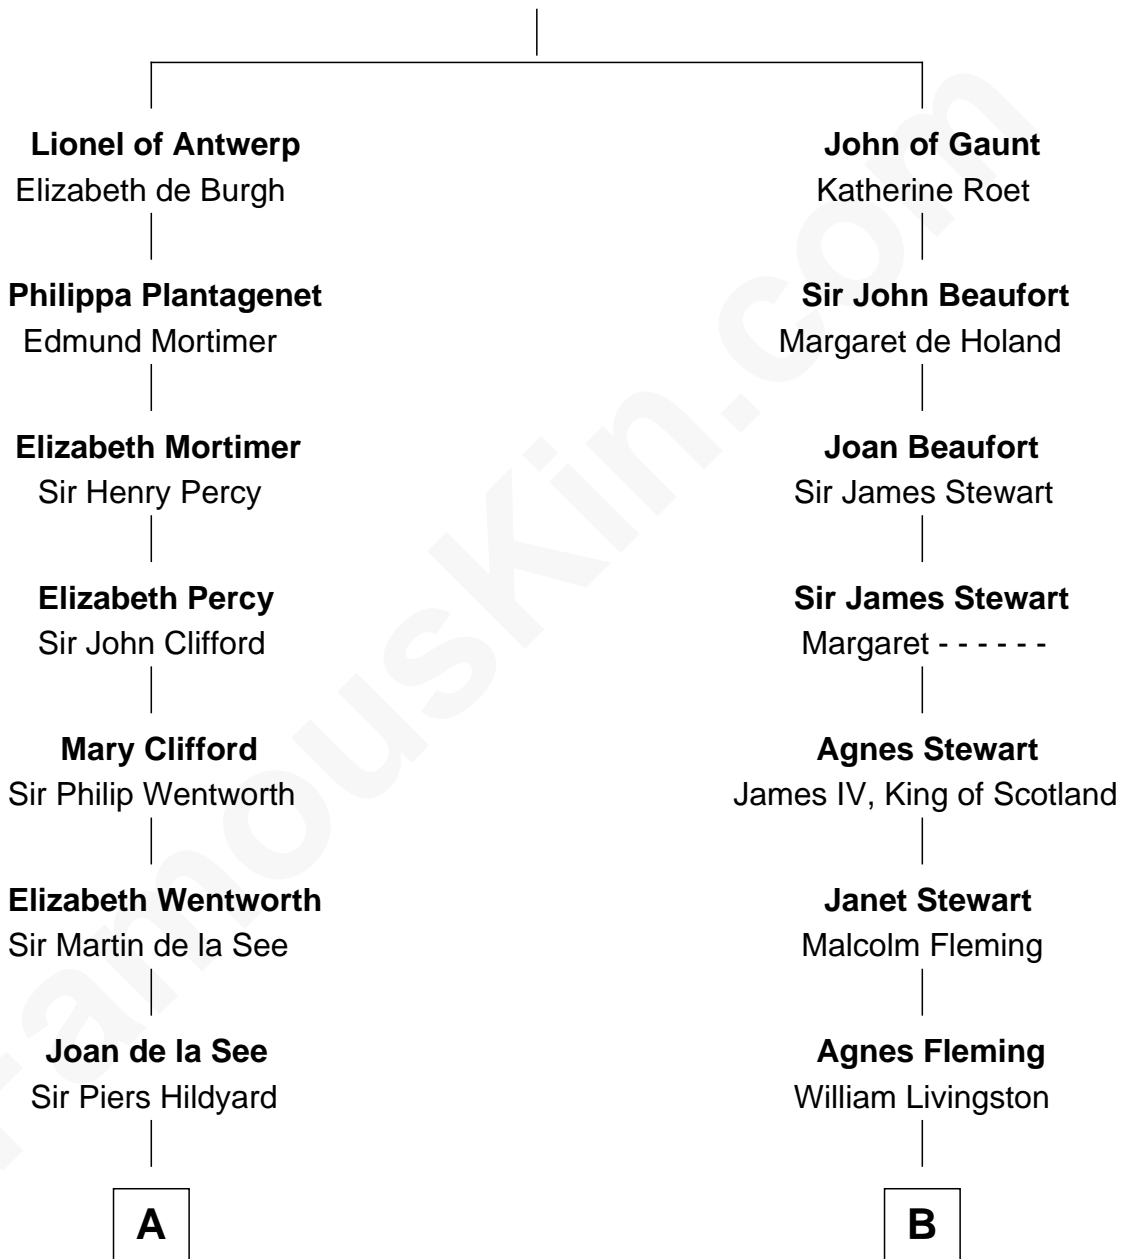

# FamousKin.com Relationship Chart of

**Roy Rogers**

*Cowboy movie actor and singer*

19th cousin 1 time removed of

**Howard Dean**

*79th Governor of Vermont*

**Edward III, King of England**

Philippa of Hainault

**C**

**Jacintha Kibbe**  
William Womack

**Archer Womack**  
Patricia Adeline Hatchett

**Mattie M. Womack**  
Andrew E. Slye

**Roy Rogers**  
*Cowboy movie actor and singer*

**D**

**James William Maitland**  
Sylvia Wigglesworth

**Andrea Belden Maitland**  
Howard Brush Dean

**Howard Dean**  
*79th Governor of Vermont*