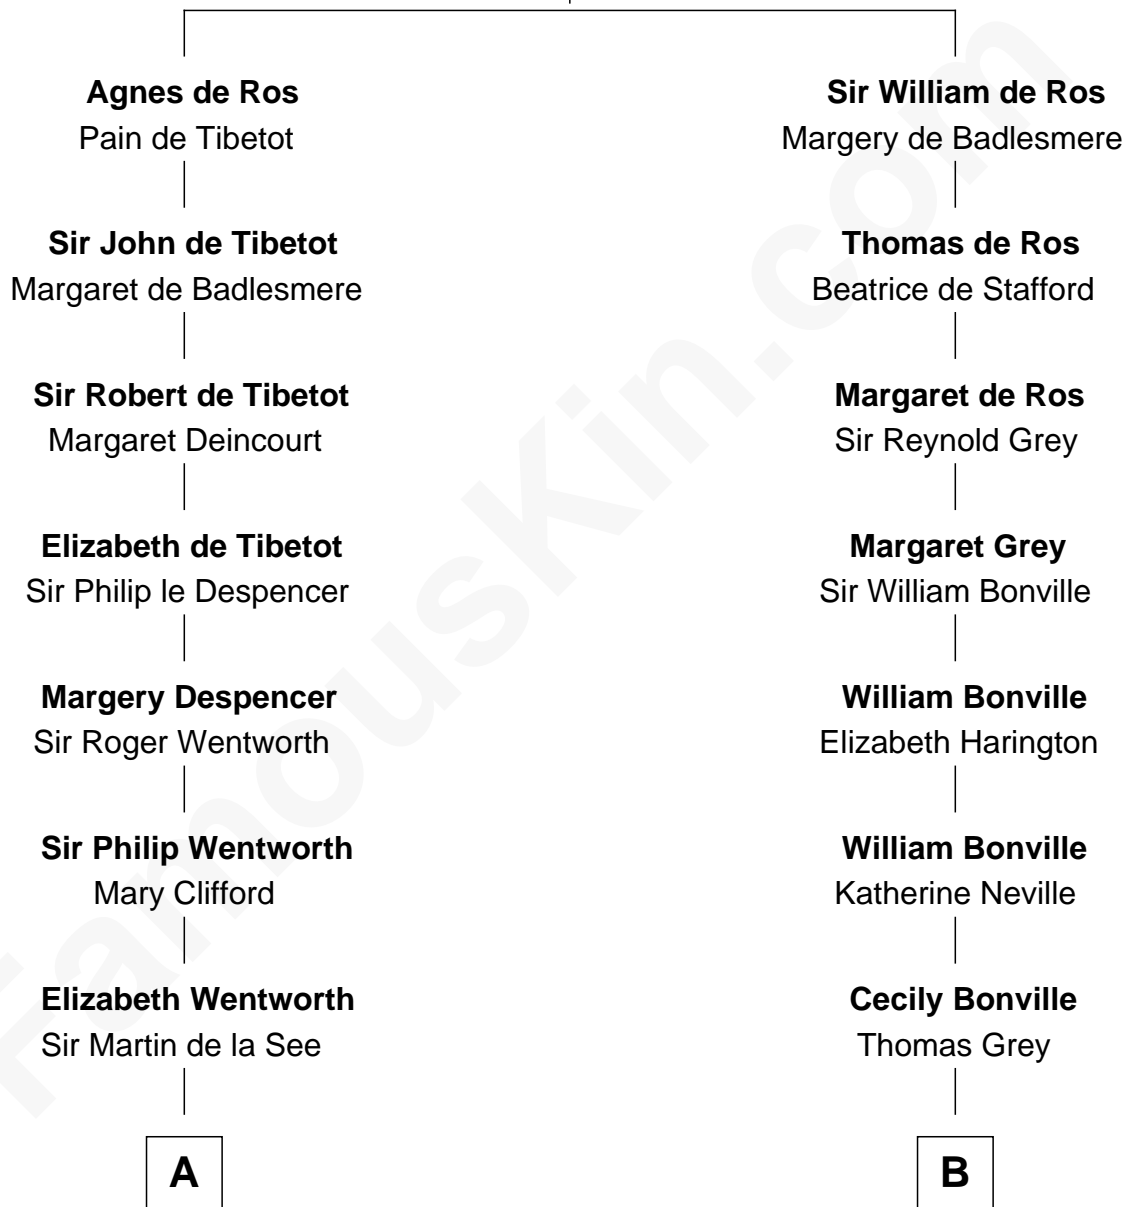

FamousKin.com

Relationship Chart of

Roy Rogers

Cowboy movie actor and singer

20th cousin 1 time removed of

Humphrey Bogart

Movie Actor

William de Ros
Maude de Vaux