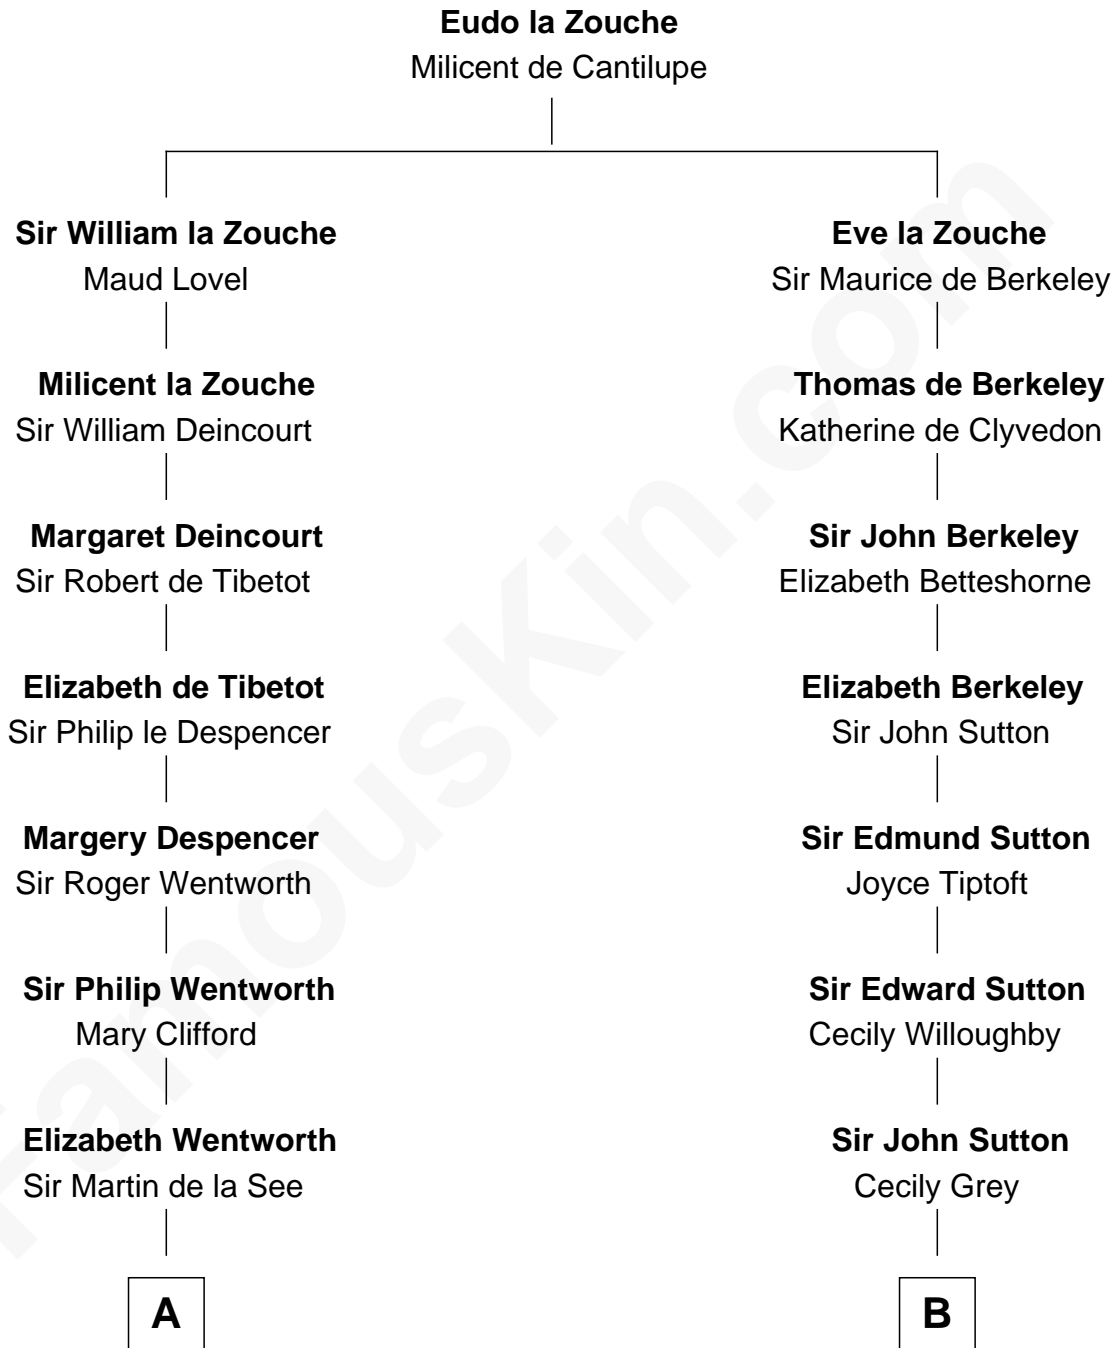

FamousKin.com

Relationship Chart of

Roy Rogers

Cowboy movie actor and singer

19th cousin 2 times removed of

Humphrey Bogart
Movie Actor

C

Moses Kibbe
Sarah Everman

Jacintha Kibbe
William Womack

Archer Womack
Patricia Adeline Hatchett

Mattie M. Womack
Andrew E. Slye

Roy Rogers
Cowboy movie actor and singer

D

John Perkins Humphrey
Frances Dewey Churchill

Maud Humphrey
Dr. Belmont Deforest Bogart