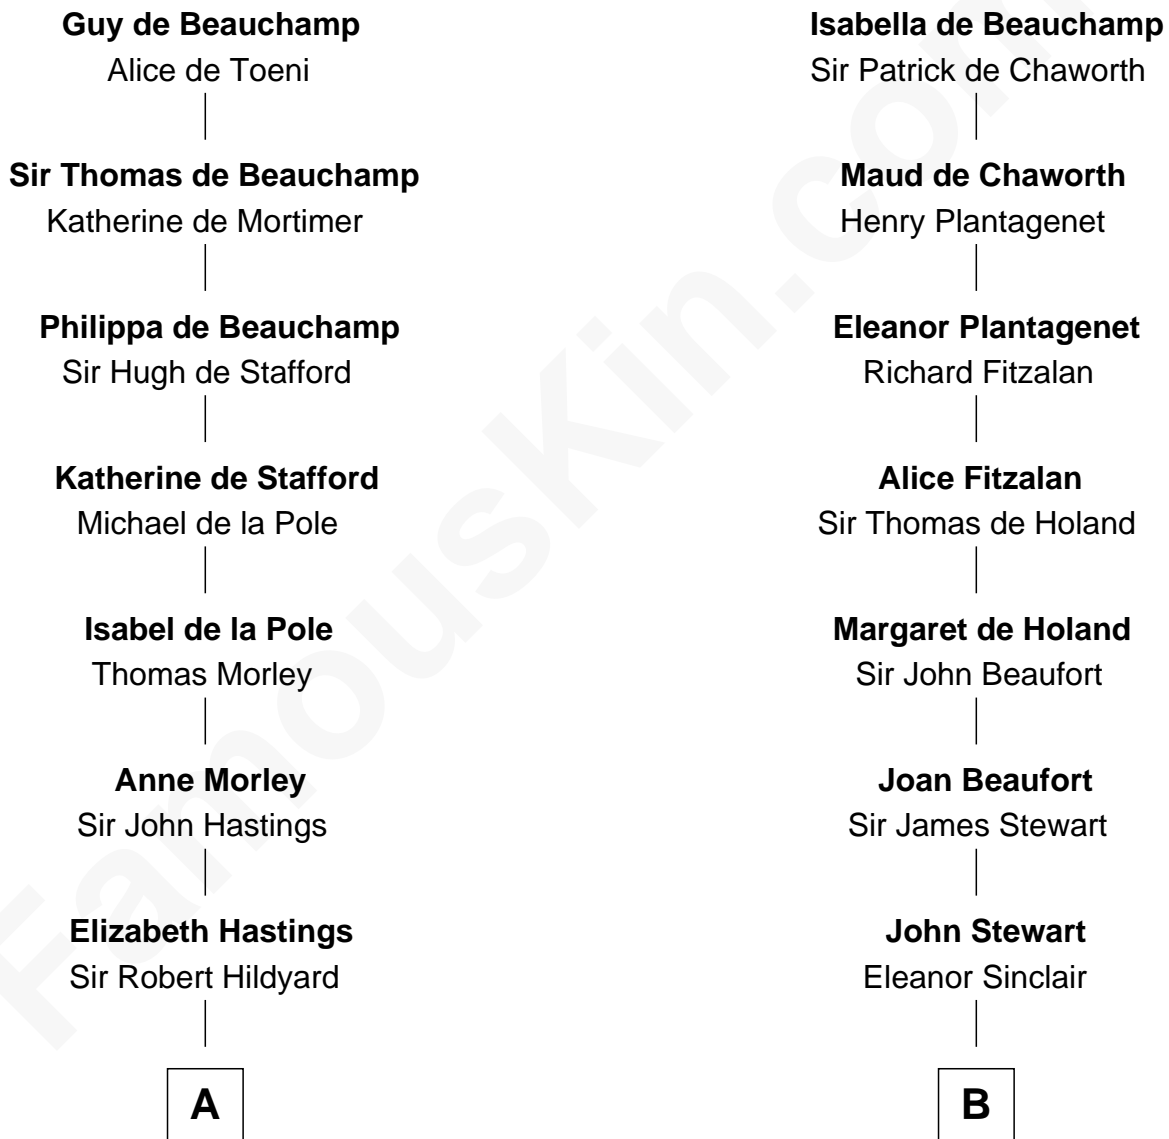

FamousKin.com

Relationship Chart of

Roy Rogers

Cowboy movie actor and singer

14th cousin 7 times removed of

Patrick Henry

1st and 6th Governor of Virginia

William de Beauchamp

Maud FitzJohn

C

—
Moses Kibbe
Sarah Everman

—
Jacintha Kibbe
William Womack

—
Archer Womack
Patricia Adeline Hatchett

—
Mattie M. Womack
Andrew E. Slye

—
Roy Rogers
Cowboy movie actor and singer