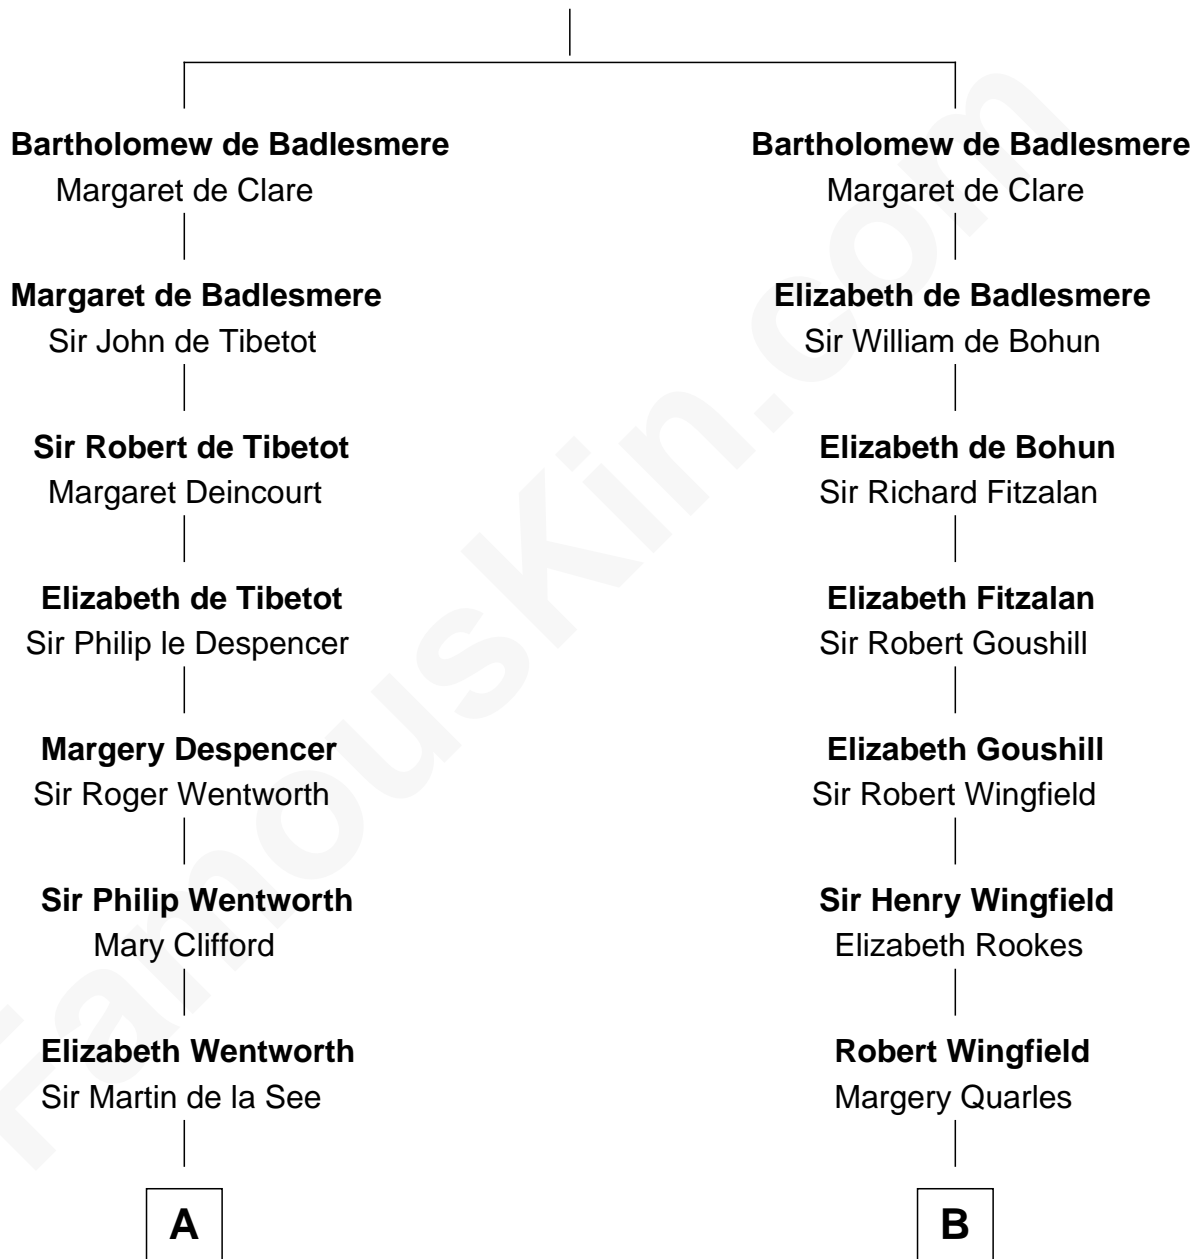

## Relationship Chart of

### Roy Rogers

*Cowboy movie actor and singer*

19th cousin 2 times removed of

**Anderson Cooper**  
*Television Journalist*

**Gunselm de Badlesmere**

**C**

**Moses Kibbe**  
Sarah Everman

**Jacintha Kibbe**  
William Womack

**Archer Womack**  
Patricia Adeline Hatchett

**Mattie M. Womack**  
Andrew E. Slye

**Roy Rogers**  
*Cowboy movie actor and singer*

**D**

**Reginald Claypoole Vanderbilt**  
Gloria Maria Mercedes Morgan

**Gloria Laura Morgan Vanderbilt**  
Wyatt Emory Cooper

**Anderson Cooper**  
*Television Journalist*